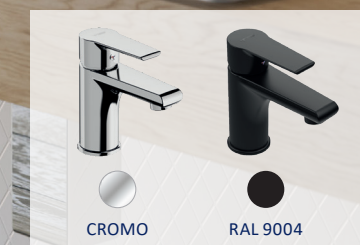

CROMO

RAL 9004

BAGNO *BATHROOM*

TN01
Lavabo
Wash basin

TN14
Lavabo medio bocca lunga
Medium wash basin long
spout

TN09SST
Lavabo alto
Tall wash basin

TN01LC
Lavabo leva clinica
Wash basin long lever

**TN12**

**T101**

Termostatico doccia
Thermostatic shower

CUCINA KITCHEN**K504**

Canna girevole con molla,
leva laterale destra e
doccetta professionale
doppio getto
Swivelling spout with spring,
right side lever, professional
shower with 2 jets