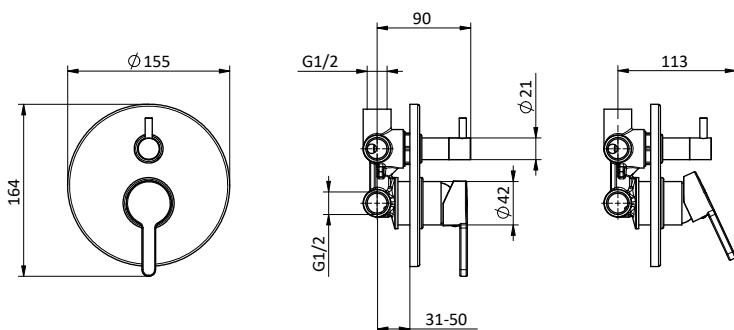

DOCCIA / VASCA SHOWER / BATHTUB

Miscelatore monocomando da incasso per doccia/
vasca con deviatore 3 uscite.

Cartuccia Ø 35 mm

Concealed bath/shower mixer with 3 outlets
diverter.

Cartridge Ø 35 mm

Art.	Cod.	Finitura Finishing	Prezzo € Price €	Cat. Cat.
F15	411490428	CROMO		F01

Colorazioni leva / Lever colors

Solo corpo incasso

Built-in body only

Art.	Cod.	Finitura Finishing	Prezzo € Price €	Cat. Cat.
DC802	411010410	CROMO		F01

Ricambi / Spare parts

DOCCIA / VASCA SHOWER / BATHTUB

Miscelatore termostatico da incasso per doccia/
vasca con deviatore 3 uscite.

Concealed thermostatic bath/shower mixer with 3
outlets diverter.