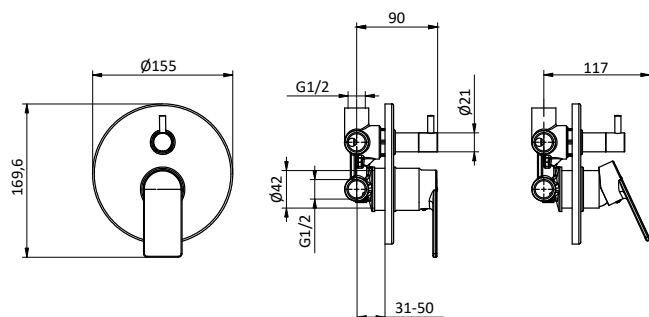

DOCCIA / VASCA SHOWER / BATHTUB