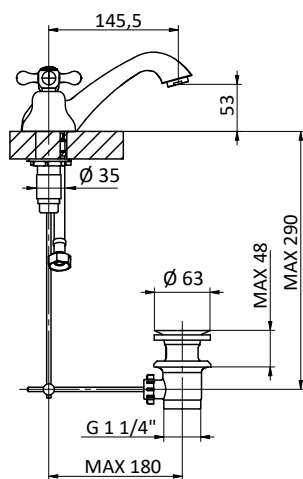

LAVABO WASHBASIN

Batteria lavabo.
Vitoni ceramici.
Washbasin 3-holes set.
Ceramic headwork.

Art.	Cod.	Finitura Finishing	Prezzo € Price €	Cat. Cat.

Con scarico da 1" 1/4
With 1" 1/4 pop up waste

CR18 411150502 CROMO F01

Ricambi / Spare parts

412960051

412961001

PRICE LIST