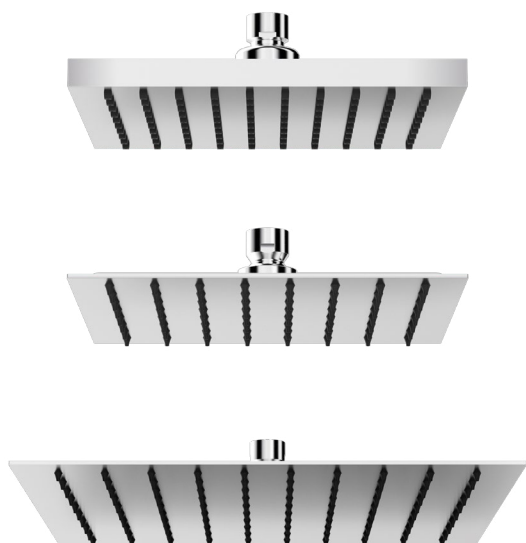

SOFFIONE HEADSHOWER

Soffione anticalcare quadro in **acciaio INOX**.
Stainless steel square headshower with anti-limestone system.

Art.	Cod.	Finitura Finishing	Prezzo € Price €	Cat. Cat.
* DC304	4180323	CROMO		F03
Dim. 200x200 - H 14 - 1/2" F				
DC308	4180524	CROMO		F03
DC308 B2	4180555	RAL 9004		F03
Dim. 200x200 - H 2 - 1/2" F - 9 L/MIN				
DC310	4180529	CROMO		F03
DC310 B2	4180730	RAL 9004		F03
Dim. 300x300 - H 2 - 1/2" F - 9 L/MIN				
* ABS