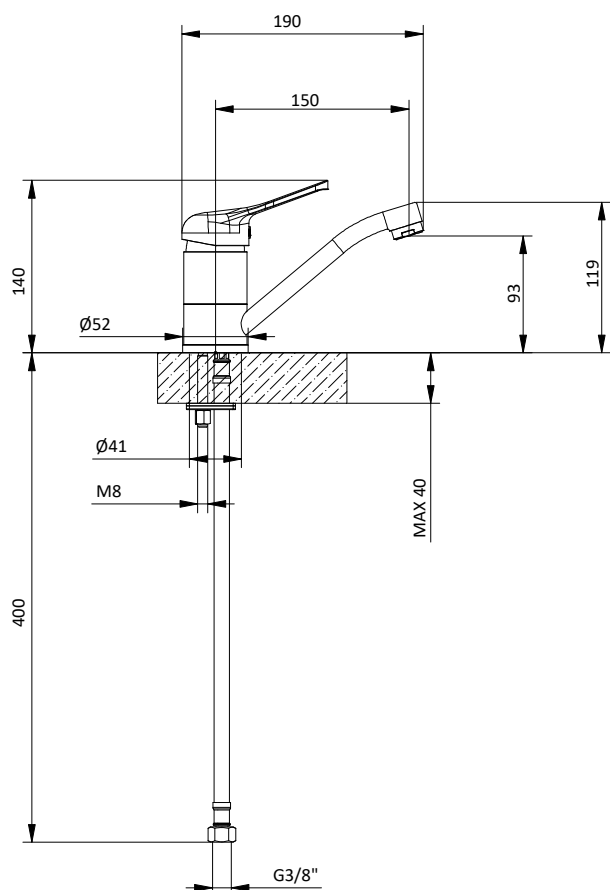

Kitchen mixer with front lever.
Spout L 150 mm
Cartridge Ø 40 mm

Art.	Cod.	Finitura Finishing	Prezzo € Price €	Cat. Cat.
K06	411510926	 CROMO		F02

Ricambi / Spare parts

 412960051

 412960067

PRICE LIST

CUCINA KITCHEN