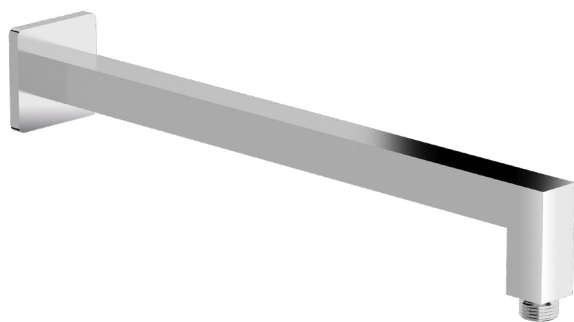

Braccio doccia quadro in **ottone**.

L 400 - 1/2" M x 1/2" M

Brass square shower arm

L 400 - 1/2" M x 1/2" M

Art.	Cod.	Finitura Finishing	Prezzo € Price €	Cat. Cat.
DC402	4180327	CROMO		F03
DC402 B2	4180553	RAL 9004		F03
DC402 BN	4180910	BRUSHED NICKEL		F03