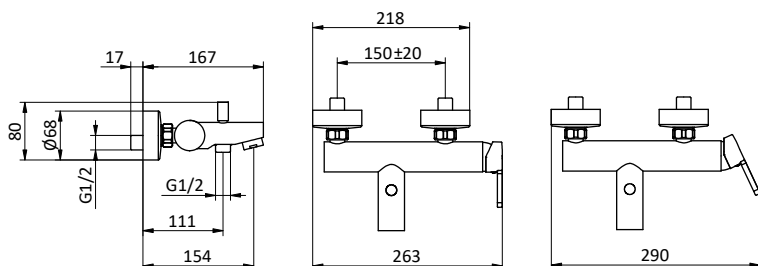

Colorazioni leva / Lever colors

Ricambi / Spare parts

VASCA BATHTUB