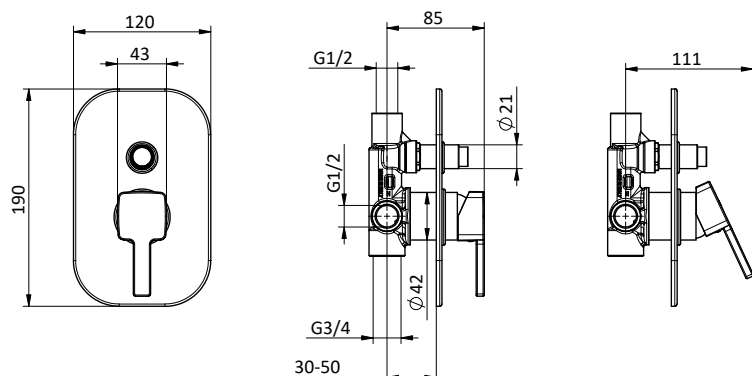

Colorazioni leva / Lever colors

Solo corpo incasso
Built-in body only

Art.	Cod.	Finitura Finishing	Prezzo € Price €	Cat. Cat.
DC801	411010405	CROMO		F01

Ricambi / Spare parts