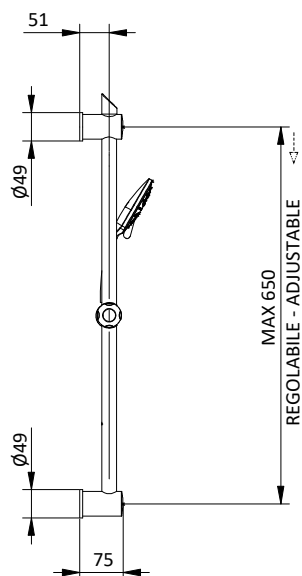

SALISCENDI SLIDING RAILS

Saliscendi L 650 regolabile $\varnothing$ 25.
Flex PVC L 150 cm anti torsione.
Doccia ABS 1 getto $\varnothing$ 100 anticalcare.

Sliding rail L 650 $\varnothing$ 25 adjustable.
Flex PVC L 150 cm anti twist.
ABS handshower 1 jet $\varnothing$ 100 with
anti-limestone system.

Art.	Cod.	Finitura Finishing	Prezzo € Price €	Cat. Cat.
DC106 B2	4180671	RAL 9004		F03