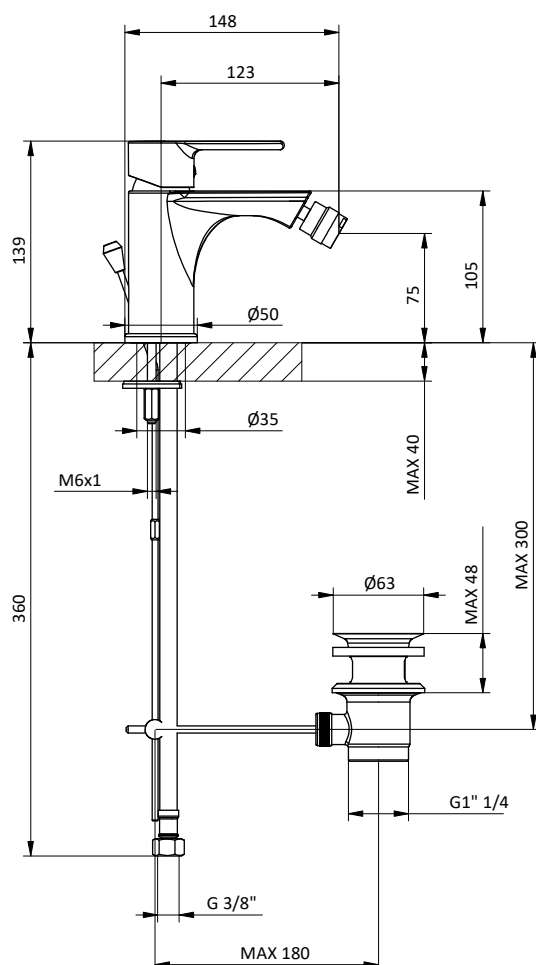

BIDET

Miscelatore monocomando per bidet.
Cartuccia Ø 35 mm
Bidet mixer.
Cartridge Ø 35 mm

Art.	Cod.	Finitura Finishing	Prezzo € Price €	Cat. Cat.
Con scarico da 1" 1/4 With 1" 1/4 pop up waste				
TN02	411800801	CROMO		F01
Con scarico click clack da 1" 1/4 With 1" 1/4 click clack waste				
TN02 B2	411800807	RAL 9004		F01
Senza scarico Without waste				
TN02SS	411800802	CROMO		F01

Ricambi / Spare parts

- 412960051 412960070
- 412964211