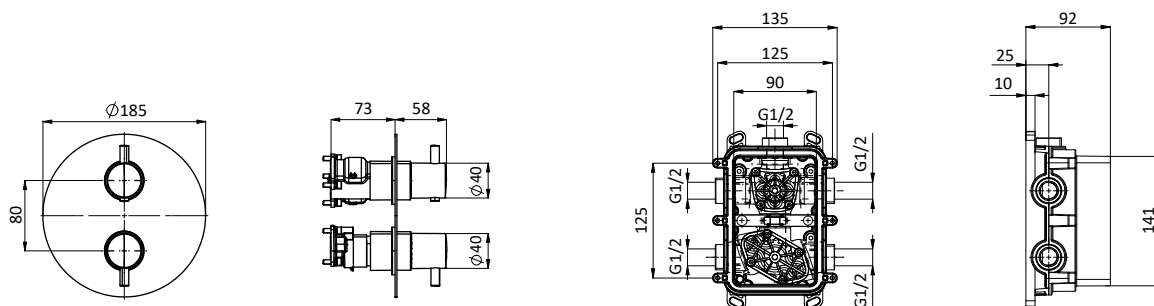

Built-in thermostatic bath/shower mixer with 3
outlets diverter.

Art.	Cod.	Finitura Finishing	Prezzo € Price €	Cat. Cat.
F16	411016001	CROMO		F01

DOCCIA SHOWER

Miscelatore monocomando da incasso per doccia.
Cartuccia Ø 35 mm
Built-in shower mixer. Cartridge Ø 35 mm