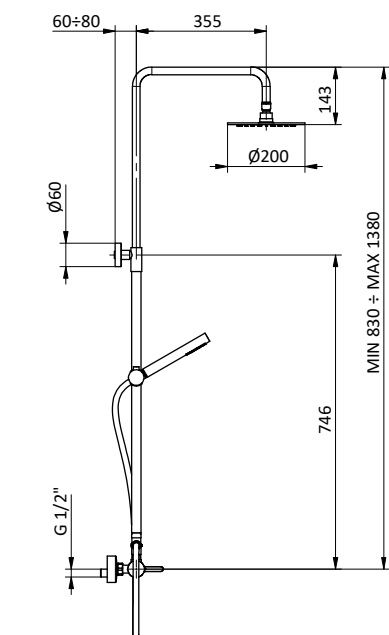

COLONNE DOCCIA SHOWER COLUMNS

SIRIO COLLECTION

Colonna doccia in **ottone** regolabile con miscelatore esterno.
Soffione **acciaio** Ø 200.
Flex **PVC** cromato L 150 cm anti torsione.
Doccia tonda **ottone** anticalcare.

Brass shower column with external shower mixer.
Steel showerhead Ø 200.
Flex **PVC** chrome L 150 cm anti twist.
Brass round handshower with anti-limestone system.

Art.	Cod.	Finitura Finishing	Prezzo € Price €	Cat. Cat.
DC008	4180315	CROMO		F03