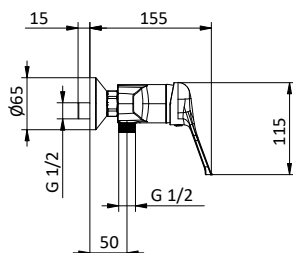

DOCCIA SHOWER