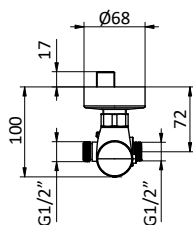

DOCCIA
SHOWER

Miscelatore termostatico per doccia con deviatore senza accessori.

Thermostatic shower mixer with diverter without accessories.

Art.	Cod.	Finitura Finishing	Prezzo € Price €	Cat. Cat.
T201F	411013102	CROMO		F03

Ricambi / Spare parts

412960323