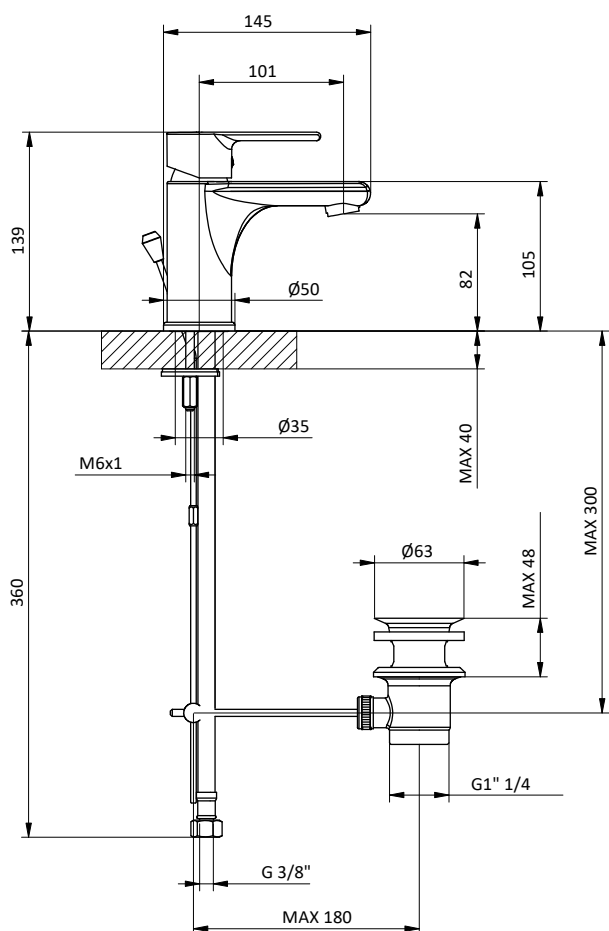

Ricambi / Spare parts

412960051

412960084