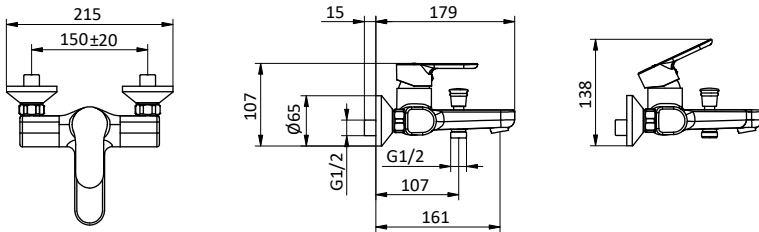

External bath mixer with ABS antiscald handshower, chrome flex L 150 cm and ABS shower holder. Cartridge Ø 35 mm

Art.	Cod.	Finitura Finishing	Prezzo € Price €	Cat. Cat.
EN03	411650101	CROMO		F01

Ricambi / Spare parts