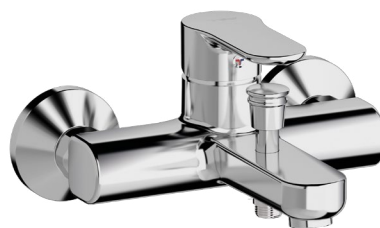

VASCA BATHTUB

Miscelatore monocomando per vasca con doccia monogetto anticalcare in ABS, flex L 150 cm cromato e supporto in ABS. Cartuccia Ø 35 mm

External bath mixer with ABS antiscald handshower, chrome flex L 150 cm and ABS shower holder. Cartridge Ø 35 mm

Art.	Cod.	Finitura Finishing	Prezzo € Price €	Cat. Cat.
EN03	411650101	CROMO		F01

Ricambi / Spare parts

VASCA BATHTUB

Miscelatore monocomando per vasca senza accessori.

External bath mixer without shower set.

Art.	Cod.	Finitura Finishing	Prezzo € Price €	Cat. Cat.
EN03SA	411650102	CROMO		F01
EN03SA B2	411650107	RAL 9004		F01

Ricambi / Spare parts