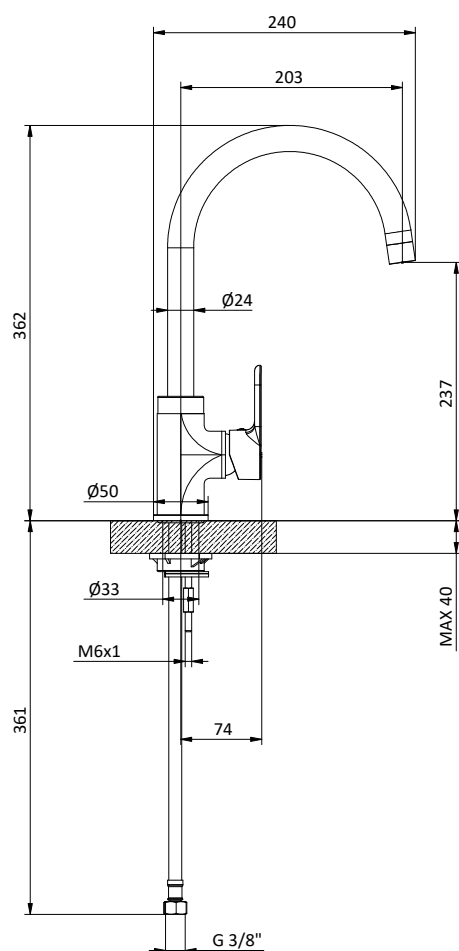

CUCINA KITCHEN

ELEVEN COLLECTION

Miscelatore monocomando per lavello con canna girevole $\varnothing$ 24 e leva laterale destra.
Cartuccia $\varnothing$ 35 mm

Kitchen mixer with swivelling spout and right side lever.
Cartridge $\varnothing$ 35 mm

Art.	Cod.	Finitura Finishing	Prezzo € Price €	Cat. Cat.
K10	411650901	CROMO		F02

Ricambi / Spare parts

412964206

412960069

PRICE LIST