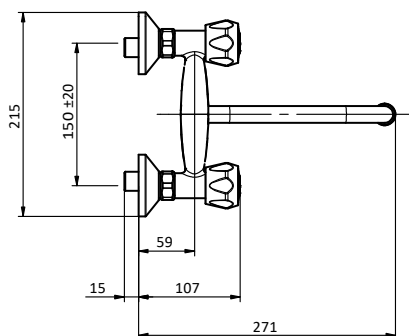

CUCINA KITCHEN

Gruppo lavello con maniglie esagonali, installazione a parete e bocca girevole inferiore a S L 200.

Sink group with hexagonal handles, wall installation and swivel S-shaped spout L 200.

Art.	Cod.	Finitura Finishing	Prezzo € Price €	Cat. Cat.
K35	411891001	CROMO		F02

Ricambi / Spare parts

412964207