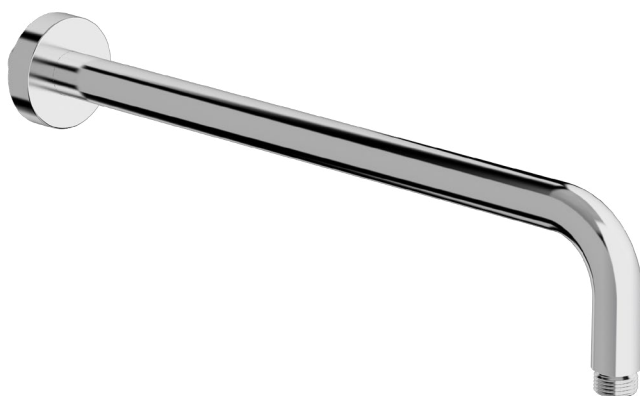

BRACCIO DOCCIA SHOWER ARM

Braccio doccia tondo in **ottone**.
L 400 - 1/2" M x 1/2" M
Brass round shower arm.
L 400 - 1/2" M x 1/2" M

Art.	Cod.	Finitura Finishing	Prezzo € Price €	Cat. Cat.
DC401	4180326	CROMO		F03
DC401 B2	4180552	RAL 9004		F03