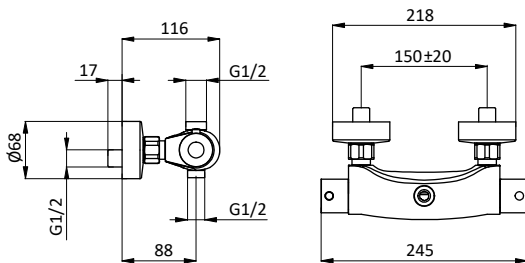

DOCCIA SHOWER

Miscelatore termostatico per doccia con deviatore senza accessori.

Thermostatic shower mixer with diverter without accessories.

Art.	Cod.	Finitura Finishing	Prezzo € Price €	Cat. Cat.
T200	411010302	CROMO		F01

Ricambi / Spare parts

412960317