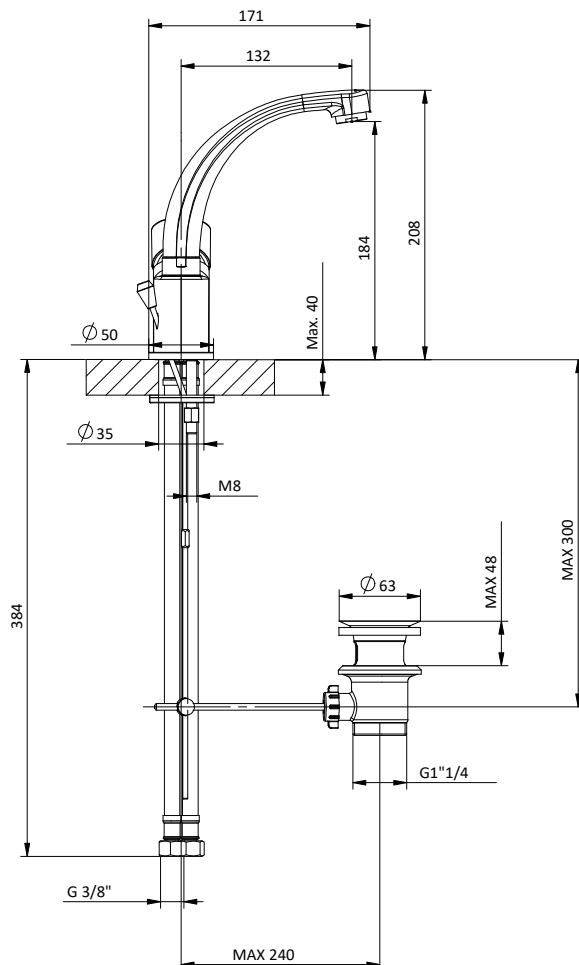

Ricambi / Spare parts

412960051

412960070

PRICE LIST