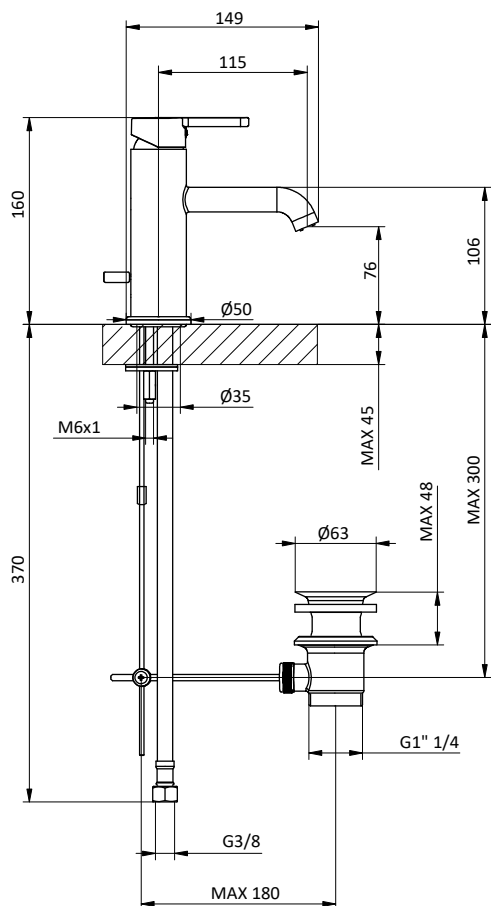

LAVABO WASHBASIN

PATENTED

Miscelatore monocomando per lavabo con cartuccia water and energy saving.
Wash basin mixer with water and energy saving cartridge.

Art.	Cod.	Finitura Finishing	Prezzo € Price €	Cat. Cat.
Con scarico da 1" 1/4 With 1" 1/4 pop up waste				
F01R1	411490515	CROMO		F01
Senza scarico Without waste				
F01SSR1	411490516	CROMO		F01

Ricambi / Spare parts

412960054

412960084