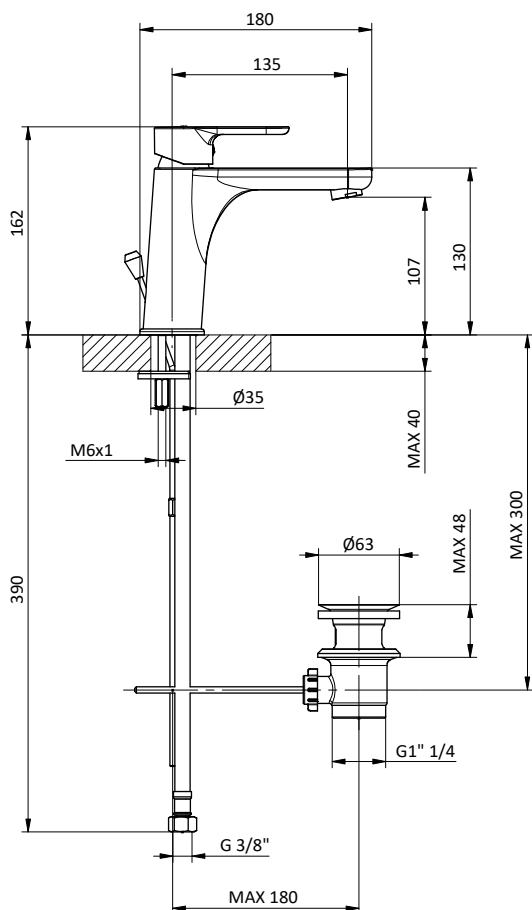

Ricambi / Spare parts

- 412960051 412960070
- 412964211