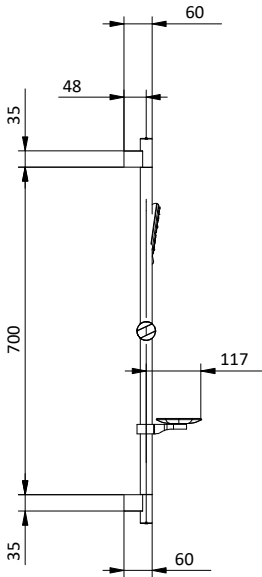

SALISCENDI SLIDING RAILS

Saliscendi L 700 Ø 25.
Flex PVC cromato L 150 cm anti torsione.
Doccia ABS 3 getti Ø 120 anticalcare.
Sliding rail L 700 Ø 25.
Flex PVC chrome L 150 cm anti twist.
ABS handshower 3 jets Ø 120 with
anti-limestone system.

Art.	Cod.	Finitura Finishing	Prezzo € Price €	Cat. Cat.
DC104	4180303	CROMO		F03