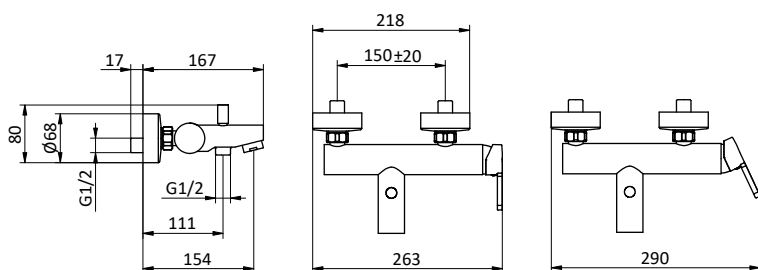

SKY T10 COLLECTION

VASCA BATHTUB