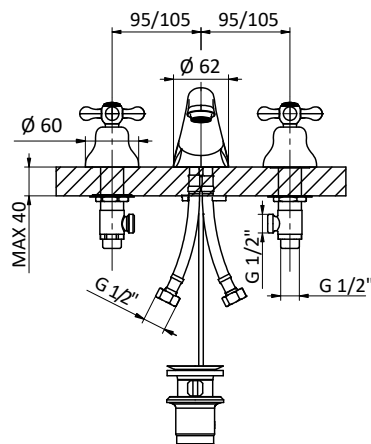

LAVABO WASHBASIN

Batteria lavabo.
Vitoni ceramici.
Washbasin 3-holes set.
Ceramic headwork.

Art.	Cod.	Finitura Finishing	Prezzo € Price €	Cat. Cat.

Con scarico da 1" 1/4
With 1" 1/4 pop up waste

CR18 411150502 CROMO F01

Ricambi / Spare parts

412960051

412961001

PRICE LIST