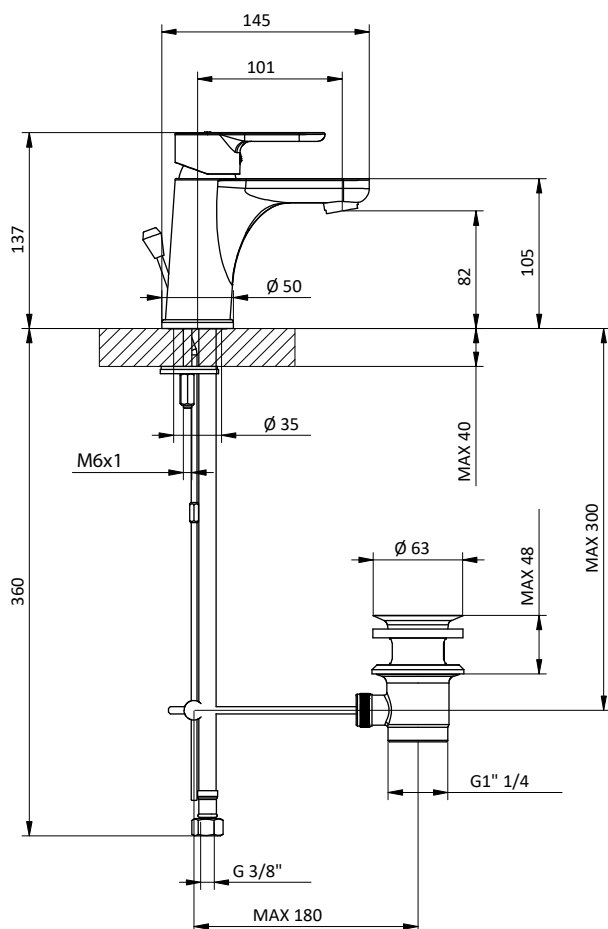

Ricambi / Spare parts

412960051

412960084