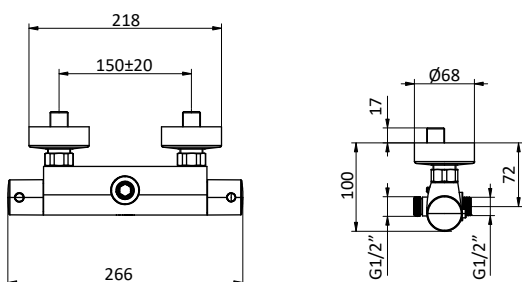

Ricambi / Spare parts

412960323