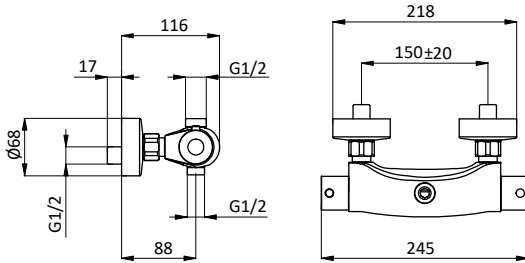

DOCCIA SHOWER

Miscelatore termostatico per doccia con deviatore senza accessori.

Thermostatic shower mixer with diverter without accessories.

Art.	Cod.	Finitura Finishing	Prezzo € Price €	Cat. Cat.
T200	411010302	CROMO		F01

Ricambi / Spare parts

412960317