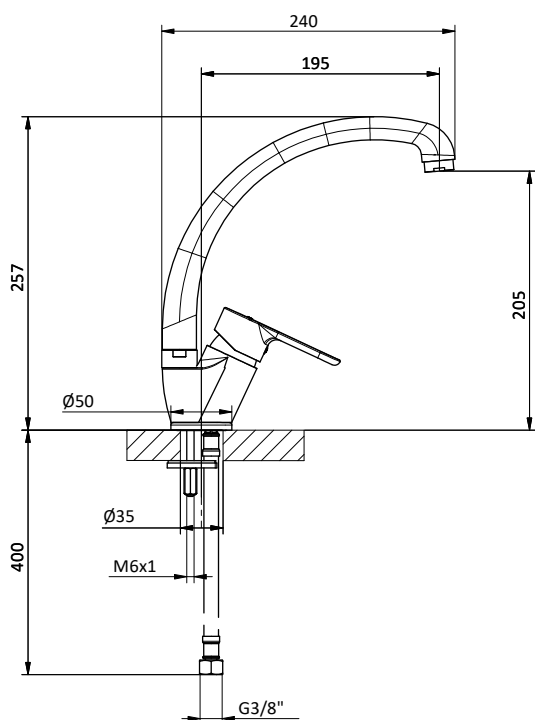

Kitchen mixer with swivelling spout and right side lever.

Cartridge Ø 35 mm

Art.	Cod.	Finitura Finishing	Prezzo € Price €	Cat. Cat.
K11	411650902	 CROMO		F02

Ricambi / Spare parts

 412964206

 412960069

CUCINA KITCHEN