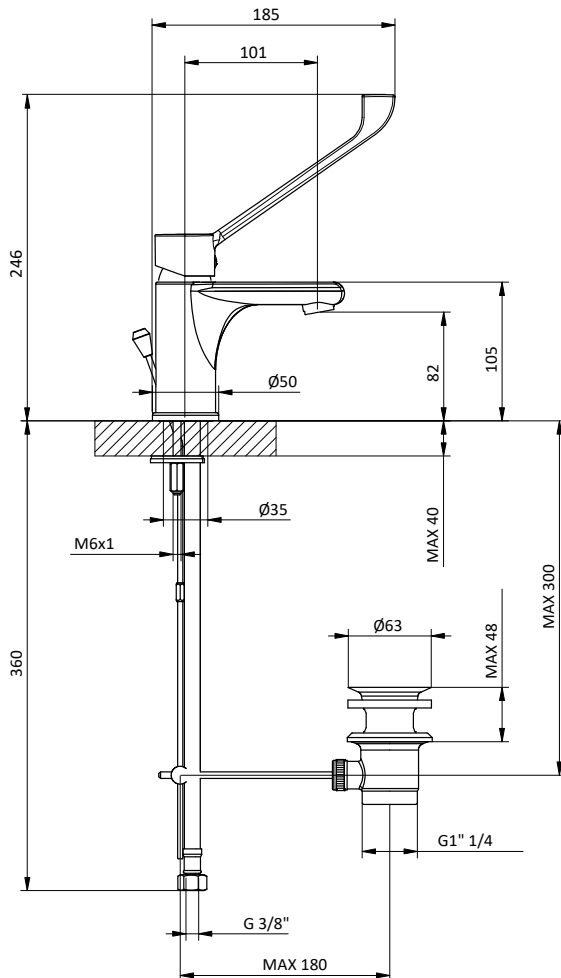

Ricambi / Spare parts

412960051

412960084

PRICE LIST