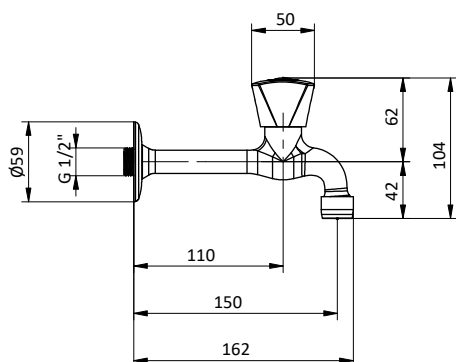

Cold water TAP with column hexagonal handle and J-shaped spout with rosette.

Art.	Cod.	Finitura Finishing	Prezzo € Price €	Cat. Cat.
V09	411895104	CROMO		F02

Ricambi / Spare parts

412964207

PRICE LIST

ACQUA FREDDA COLD WATER