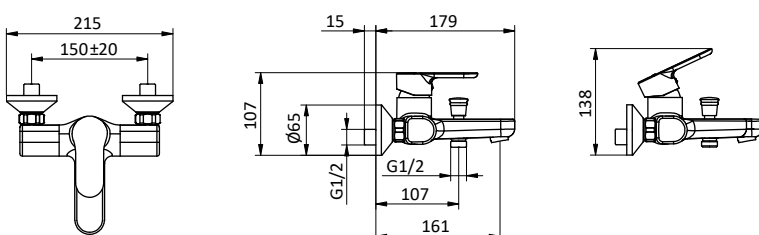

Miscelatore monocomando per vasca senza accessori.

External bath mixer without shower set.

Art.	Cod.	Finitura Finishing	Prezzo € Price €	Cat. Cat.
EN03SA	411650102	CROMO		F01
EN03SA B2	411650107	RAL 9004		F01