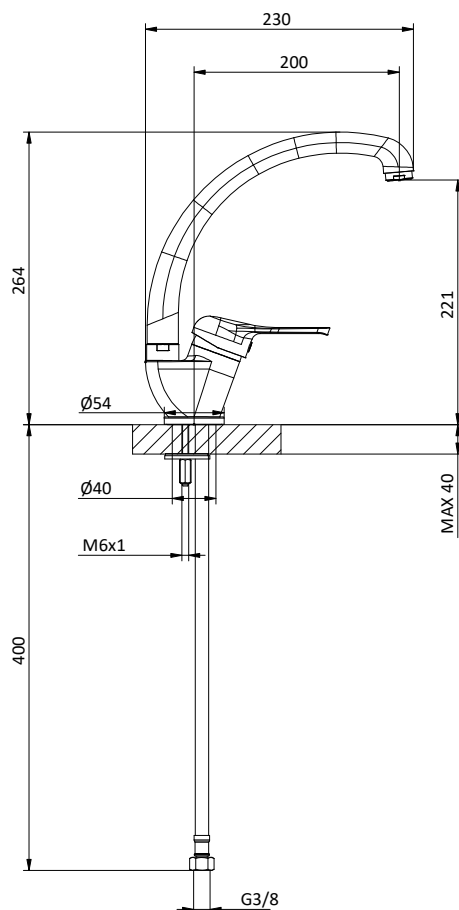

CUCINA KITCHEN

GAMMA COLLECTION

Miscelatore monocomando per lavello con canna girevole e leva laterale destra.
Cartuccia Ø 40 mm

Kitchen mixer with swivelling spout and right side lever.

Cartridge Ø 40 mm

Art.	Cod.	Finitura Finishing	Prezzo € Price €	Cat. Cat.
K02	411510902	CROMO		F02

Ricambi / Spare parts

412960051

412960067