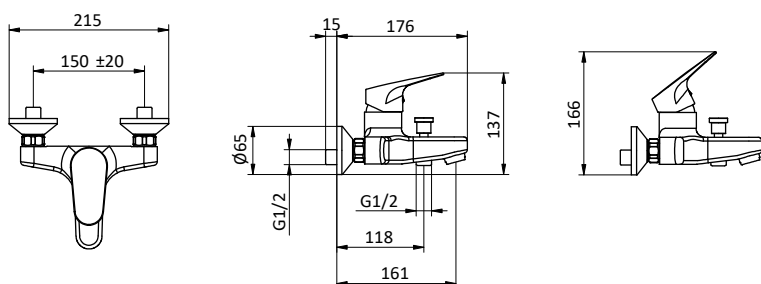

Art.	Cod.	Finitura Finishing	Prezzo € Price €	Cat. Cat.
SX03SA	411470102	CROMO		F01

Ricambi / Spare parts

412960052

412960075

PRICE LIST