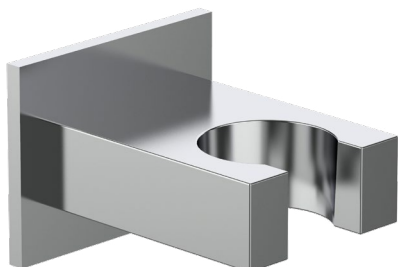

SUPPORTI SUPPORTS

Supporto quadro fisso in **ottone**.
Brass square shower support.

Art.	Cod.	Finitura Finishing	Prezzo € Price €	Cat. Cat.
DC605	4180341	CROMO		F03