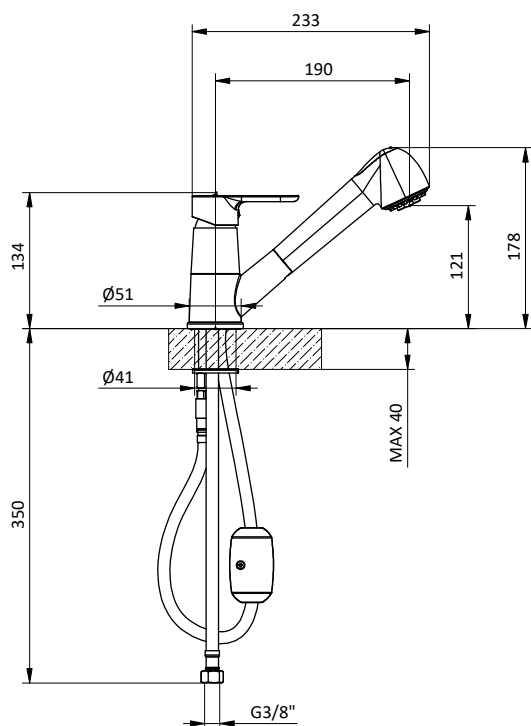

Kitchen mixer with front lever, pull-out shower with 2 jets.
Cartridge Ø 35 mm

Art.	Cod.	Finitura Finishing	Prezzo € Price €	Cat. Cat.
K29	411652201	 CROMO		F02

Ricambi / Spare parts

 412960051

 412960069