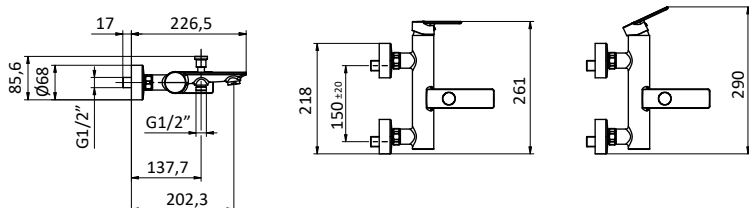

Ricambi / Spare parts

VASCA BATHTUB