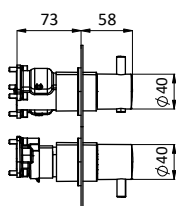

Art.	Cod.	Finitura Finishing	Prezzo € Price €	Cat. Cat.
F16	411016001	CROMO		F01