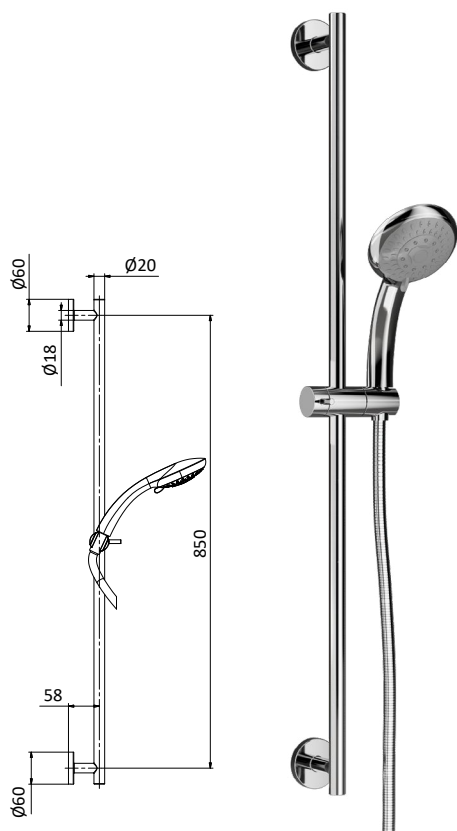

SALISCENDI SLIDING RAILS

Saliscendi L 850 Ø 20.
Flex L 150 cm anti torsione.
Doccia ABS 3 getti Ø 110 anticalcare.

Sliding rail L 850 Ø 20.
Flex L 150 cm anti twist.
ABS handshower 3 jets Ø 110 with anti-limestone system.

Art.	Cod.	Finitura Finishing	Prezzo € Price €	Cat. Cat.
DC110	4180965	CROMO		F03
DC110 B2	4180966	RAL 9004		F03
DC110 BN	4180967	BRUSHED NICKEL		F03