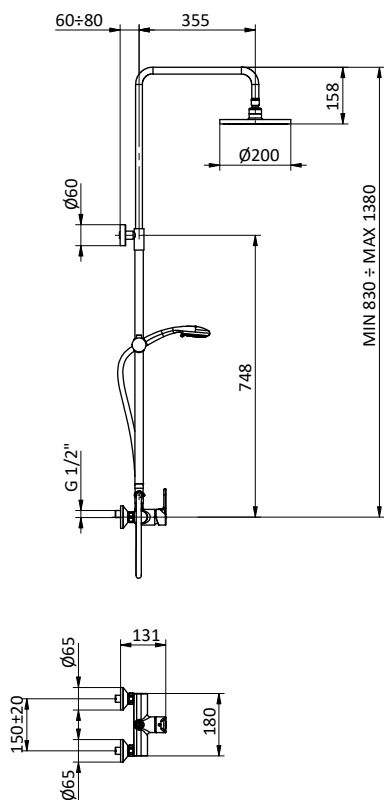

COLONNE DOCCIA SHOWER COLUMNS

ELEVEN COLLECTION

Colonna doccia in **ottone** regolabile con miscelatore doccia esterno.
Soffione anticalcare **ABS** Ø 200.
Flex **INOX** doppia aggraffatura L 150 cm anti torsione.
Doccia **ABS** 3 getti Ø 85 anticalcare.

Brass shower column with external shower mixer.
ABS anti-limestone showerhead Ø 200.
Flex **INOX** double interlock L 150 cm anti twist.
ABS handshower 3 jets Ø 85 with anti-limestone system

Art.	Cod.	Finitura Finishing	Prezzo € Price €	Cat. Cat.
DC017	4180547	CROMO		F03