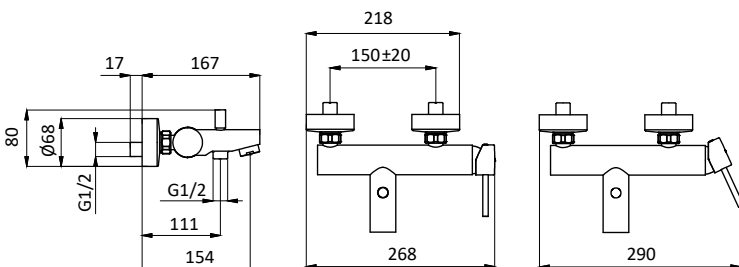

VASCA BATHTUB