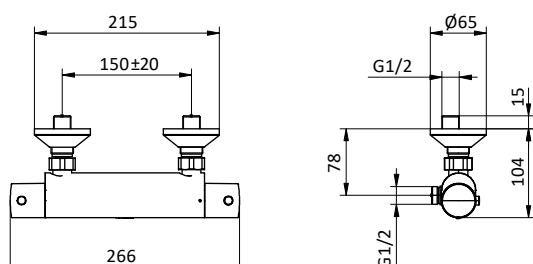

Ricambi / Spare parts

412960318