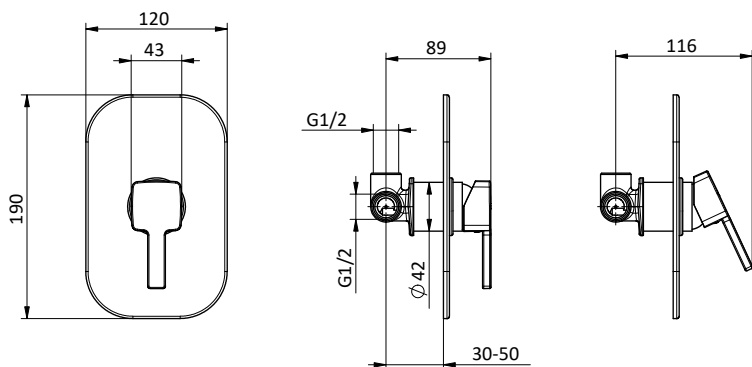

Colorazioni leva / Lever colors

Ricambi / Spare parts

DOCCIA SHOWER