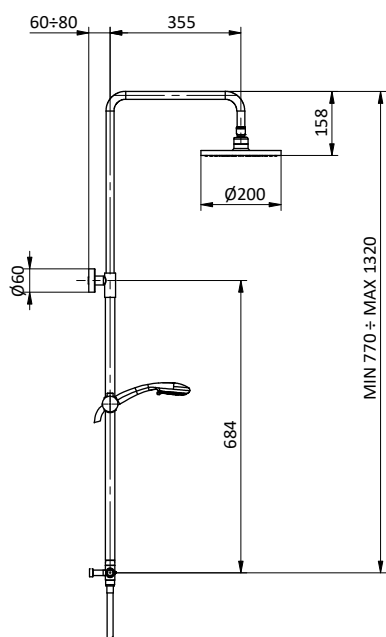

Brass shower column with shower mixer.
ABS showerhead Ø 200.
Flex **INOX** double interlock L 150 cm anti twist.
ABS handshower 3 jets Ø 85 with anti-limestone system.

Art.	Cod.	Finitura Finishing	Prezzo € Price €	Cat. Cat.
DC015	4180543	 CROMO		F03