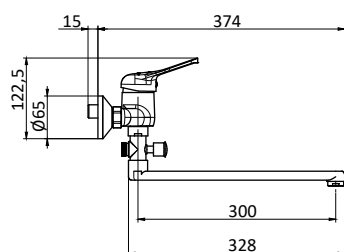

VASCA BATHTUB