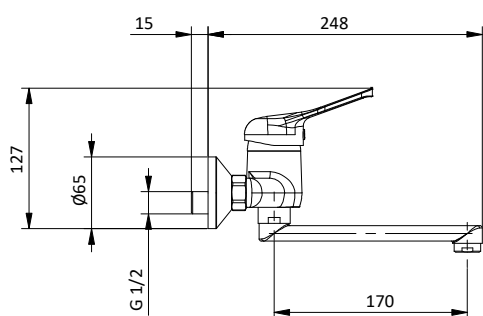

CUCINA KITCHEN

GAMMA COLLECTION

Miscelatore monocomando per lavello con leva frontale, installazione a parete e bocca girevole L 170 mm.

Cartuccia Ø 40 mm

Wall mounted kitchen mixer with front lever and swivelling spout L 170 mm.

Cartridge Ø 40 mm

Art.	Cod.	Finitura Finishing	Prezzo € Price €	Cat. Cat.
K03	411511001	CROMO		F02

Ricambi / Spare parts

412960051

412960067