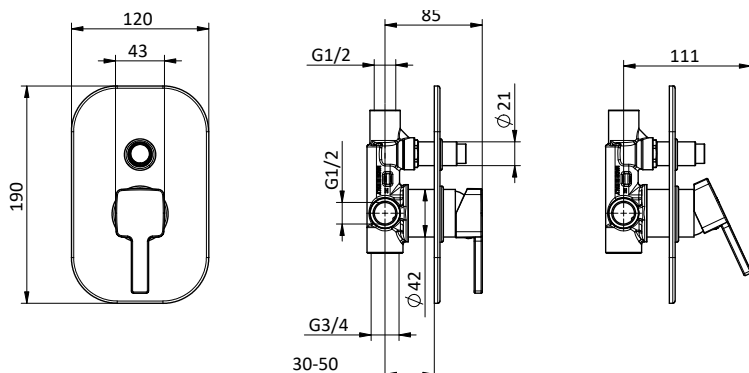

Art.	Cod.	Finitura Finishing	Prezzo € Price €	Cat. Cat.
Q15	411490404	CROMO		F01
Q15 B2	411490440	RAL 9004		F01

Colorazioni leva / Lever colors

Solo corpo incasso

Built-in body only

Art.	Cod.	Finitura Finishing	Prezzo € Price €	Cat. Cat.
DC801	411010405	CROMO		F01

Ricambi / Spare parts