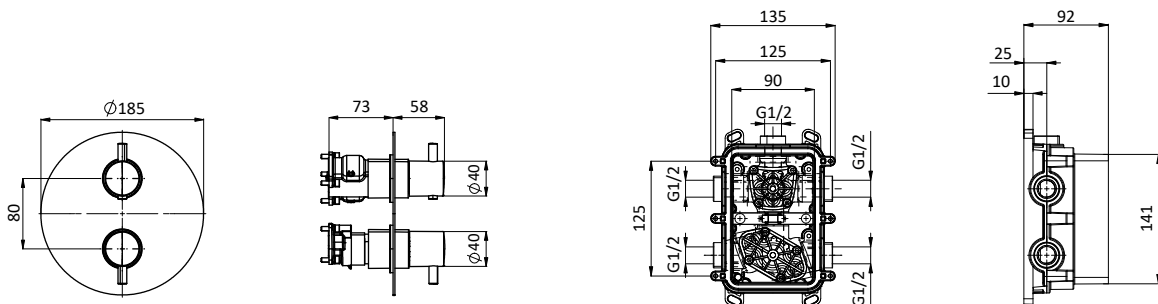

Art.	Cod.	Finitura Finishing	Prezzo € Price €	Cat. Cat.
F16	411016001	CROMO		F01