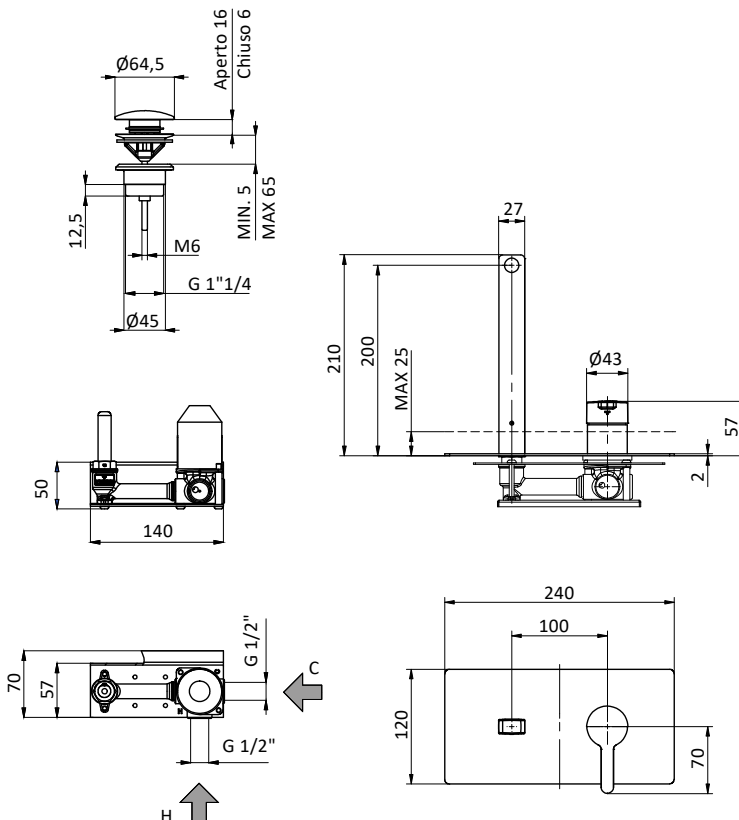

Ricambi / Spare parts

412960055

412960069