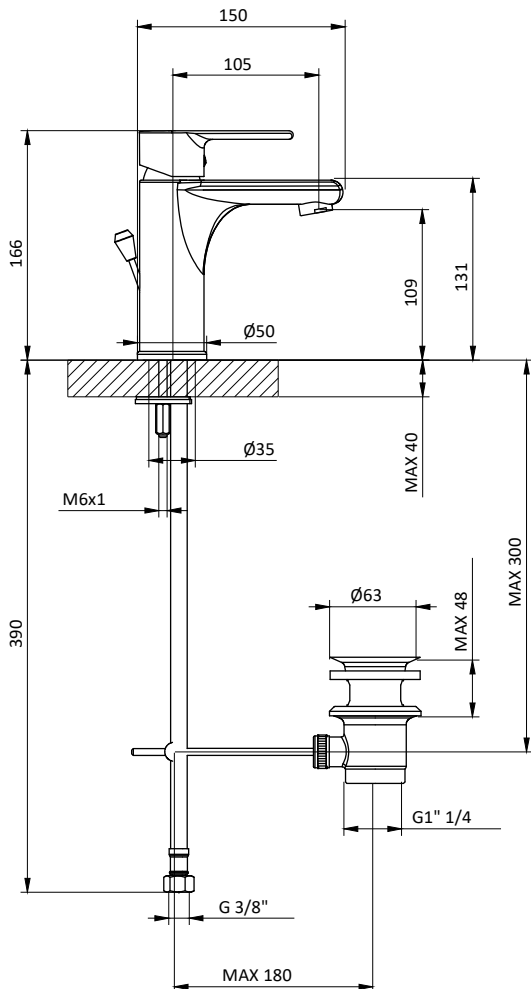

LAVABO
WASHBASIN

Miscelatore monocomando medio per lavabo.
Cartuccia Ø 35 mm
Medium wash basin mixer.
Cartridge Ø 35 mm

Art.	Cod.	Finitura Finishing	Prezzo € Price €	Cat. Cat.

Con scarico da 1" 1/4
With 1" 1/4 pop up waste

TN08 411806802 CROMO F01

Senza scarico
Without waste

TN08SS 411806801 CROMO F01

Ricambi / Spare parts

412960051

412960070

PRICE LIST