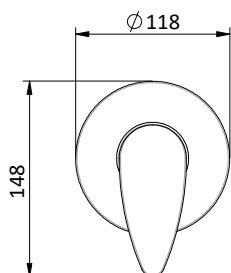

Art.	Cod.	Finitura Finishing	Prezzo € Price €	Cat. Cat.
SK06	411850402	CROMO		F01

Ricambi / Spare parts