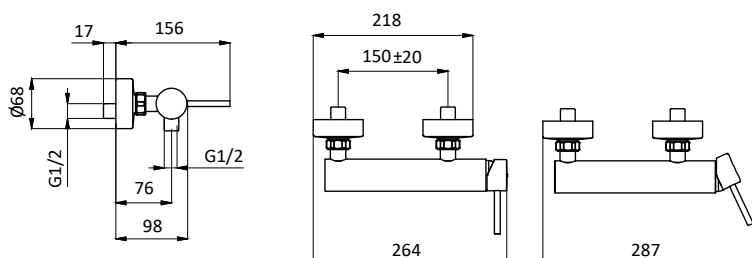

DOCCIA SHOWER

Miscelatore monocomando per doccia senza accessori. Cartuccia $\varnothing$ 35 mm

External shower mixer without shower set. Cartridge $\varnothing$ 35 mm

Art.	Cod.	Finitura Finishing	Prezzo € Price €	Cat. Cat.
FP04	411540301	CROMO		F01
FP04 B2	411540303	RAL 9004		F01

Ricambi / Spare parts

412960069

DOCCIA / VASCA SHOWER / BATHTUB

Miscelatore monocomando da incasso per doccia/ vasca con deviatore 2 uscite. Cartuccia $\varnothing$ 35 mm

Built-in bath/shower mixer with 2 outlets diverter. Cartridge $\varnothing$ 35 mm