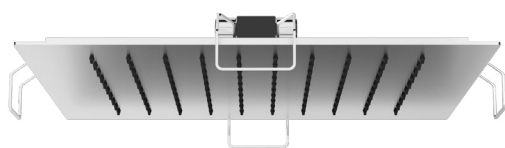

SOFFIONE HEADSHOWER

Soffione anticalcare quadro in **acciaio INOX** per cartongesso.
340x340 - H 2 - 1/2" F - 9 L/MIN

Stainless steel square headshower with anti-limestone system for plasterboard wall.
340x340 - H 2 - 1/2" F - 9 L/MIN

Art.	Cod.	Finitura Finishing	Prezzo € Price €	Cat. Cat.
DC313	4180535	CROMO		F03