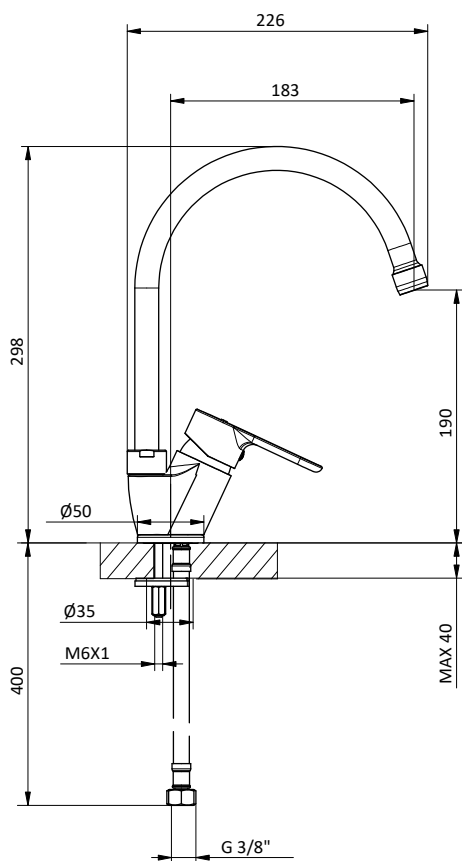

CUCINA KITCHEN

ELEVEN COLLECTION

Miscelatore monocomando per lavello con canna girevole Ø 18 e leva laterale destra.
Cartuccia Ø 35 mm

Kitchen mixer with swivelling spout and right side lever.

Cartridge Ø 35 mm

Art.	Cod.	Finitura Finishing	Prezzo € Price €	Cat. Cat.
K30	411650903	CROMO		F02

Ricambi / Spare parts

412964207

412960069