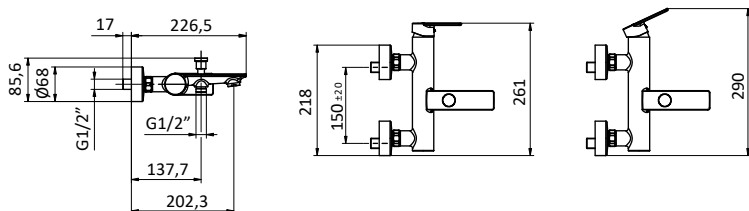

VASCA BATHTUB