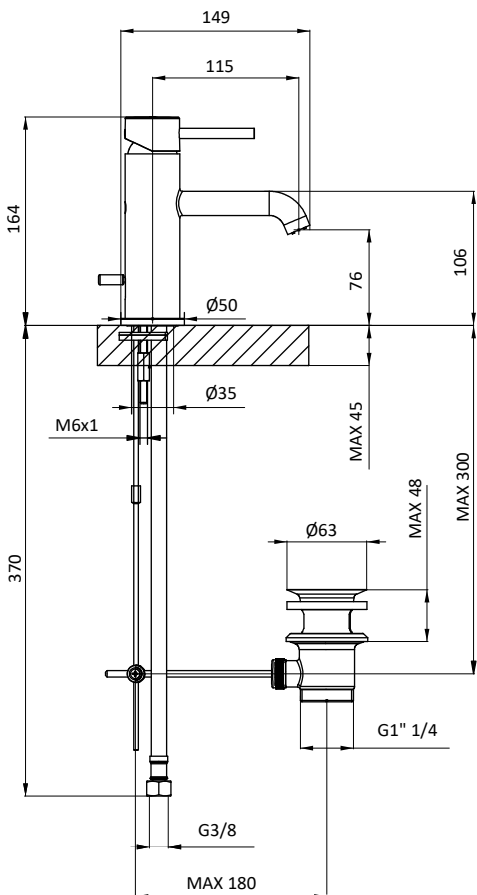

LAVABO WASHBASIN

PATENTED

Miscelatore monocomando per lavabo con cartuccia water and energy saving.
Wash basin mixer with water and energy saving cartridge.

Art.	Cod.	Finitura Finishing	Prezzo € Price €	Cat. Cat.
Con scarico da 1" 1/4 With 1" 1/4 pop up waste				
FP01R1	411540503	CROMO		F01
Senza scarico Without waste				
FP01SSR1	411540504	CROMO		F01

Ricambi / Spare parts

412960054

412960084