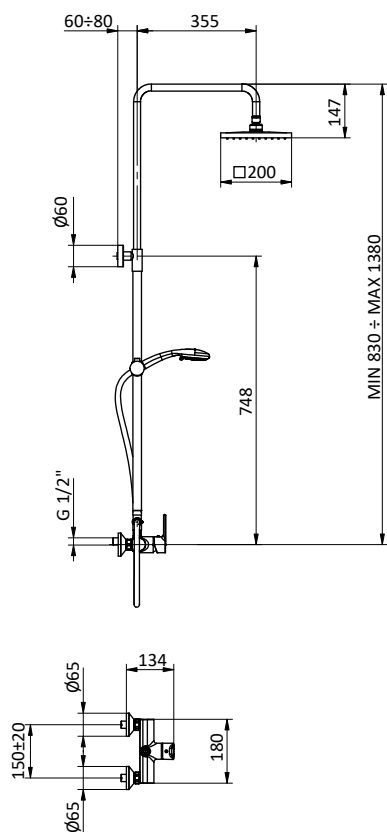

COLONNE DOCCIA SHOWER COLUMNS

TEN COLLECTION

Colonna doccia in **ottone** regolabile con miscelatore doccia esterno.
Soffione anticalcare **ABS** 200x200.
Flex **INOX** doppia aggraffatura L 150 cm anti torsione.
Doccia **ABS** 3 getti Ø 85 anticalcare.

Brass shower column with external shower mixer.
ABS anti-limestone showerhead 200x200.
Flex **INOX** double interlock L 150 cm anti twist.
ABS handshower 3 jets Ø 85 with anti-limestone system.

Art.	Cod.	Finitura Finishing	Prezzo € Price €	Cat. Cat.
DC016	4180546	CROMO		F03