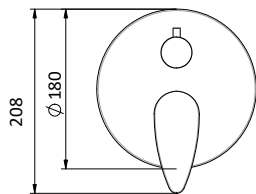

DOCCIA / VASCA SHOWER / BATHTUB

Miscelatore monocomando da incasso per doccia/
vasca con deviatore 2 uscite.
Cartuccia $\varnothing$ 40 mm
Built-in bath/shower mixer with 2 outlets diverter.
Cartridge $\varnothing$ 40 mm

Art.	Cod.	Finitura Finishing	Prezzo € Price €	Cat. Cat.
SK05	411850401	CROMO		F01

Ricambi / Spare parts

DOCCIA SHOWER

Miscelatore monocomando da incasso per doccia.
Cartuccia $\varnothing$ 40 mm
Built-in shower mixer.
Cartridge $\varnothing$ 40 mm