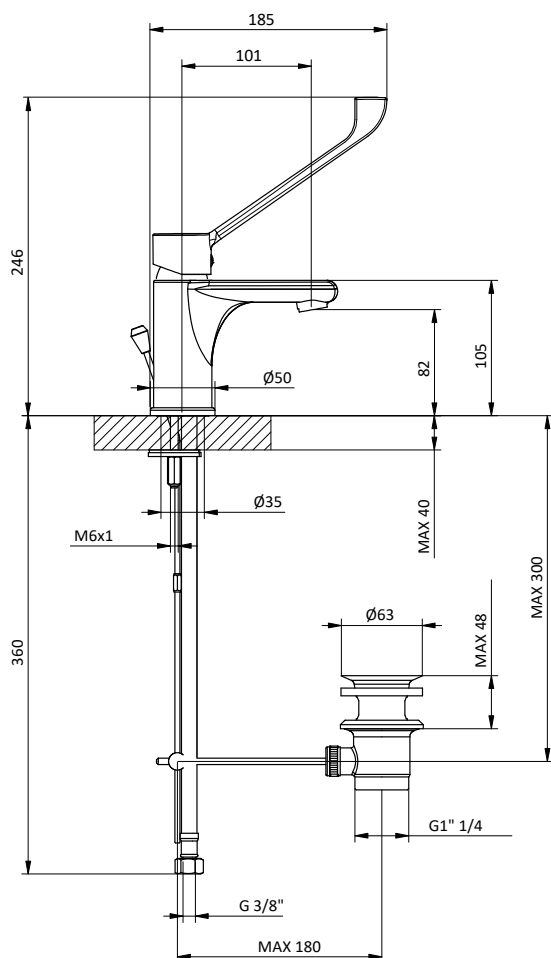

LAVABO
WASHBASIN

Miscelatore monocomando per lavabo con leva clinica.
Cartuccia Ø 35 mm
Wash basin mixer with long lever.
Cartridge Ø 35 mm

Art.	Cod.	Finitura Finishing	Prezzo € Price €	Cat. Cat.

Con scarico da 1" 1/4
With 1" 1/4 pop up waste

TN01LC 411800508 CROMO F01

Senza scarico
Without waste

TN01LCSS 411800511 CROMO F01

Ricambi / Spare parts

412960051

412960070