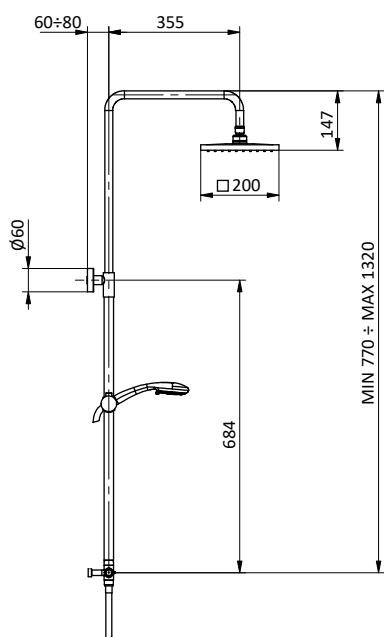

COLONNA DOCCIA
SHOWER COLUMN

Colonna doccia in **ottone** regolabile con deviatore.
Soffione anticalcare **ABS** 200x200.
Flex **INOX** doppia aggraffatura L 150 cm anti torsione.
Doccia **ABS** 3 getti Ø 85 anticalcare.
Brass shower column with shower mixer.
ABS showerhead 200x200.
Flex **Stainless Steel** double interlock L 150 cm anti-limestone.
ABS handshower 3 jets Ø 85 with anti-limestone system.

Art.	Cod.	Finitura Finishing	Prezzo € Price €	Cat. Cat.
DC014	4180545	CROMO		F03