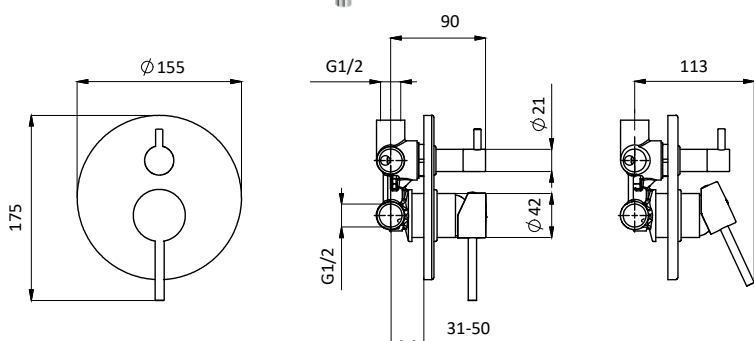

DOCCIA / VASCA SHOWER / BATHTUB

Miscelatore monocomando da incasso per doccia/
vasca con deviatore 3 uscite.

Cartuccia $\varnothing$ 35 mm

Built-in bath/shower mixer with 3 outlets diverter.
Cartridge $\varnothing$ 35 mm

Art.	Cod.	Finitura Finishing	Prezzo € Price €	Cat. Cat.
FP15	411540402	CROMO		F01

Solo corpo incasso

Built-in body only

Art.	Cod.	Finitura Finishing	Prezzo € Price €	Cat. Cat.
DC802	411010410	CROMO		F01

Ricambi / Spare parts

DOCCIA / VASCA SHOWER / BATHTUB

Miscelatore termostatico da incasso per doccia/
vasca con deviatore 3 uscite.

Built-in thermostatic bath/shower mixer with 3
outlets diverter.