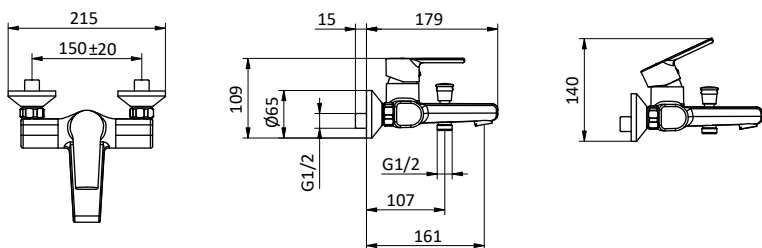

Miscelatore monocomando per vasca senza accessori.

Cartuccia Ø 35 mm

External bath mixer without shower set.

Cartridge Ø 35 mm

Art.	Cod.	Finitura Finishing	Prezzo € Price €	Cat. Cat.
TN03SA	411800102	CROMO		F01
TN03SA B2	411800109	RAL 9004		F01