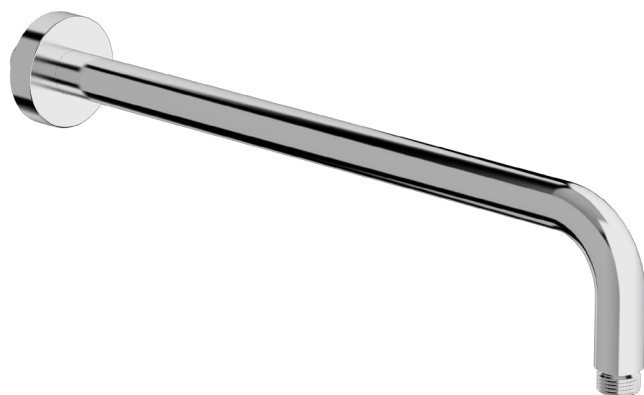

BRACCIO DOCCIA SHOWER ARM

Braccio doccia tondo in **ottone**.

L 400 - 1/2" M x 1/2" M

Brass round shower arm.

L 400 - 1/2" M x 1/2" M

Art.	Cod.	Finitura Finishing	Prezzo € Price €	Cat. Cat.
DC401	4180326	CROMO		F03
DC401 B2	4180552	RAL 9004		F03
DC401 BN	4180907	BRUSHED NICKEL		F03