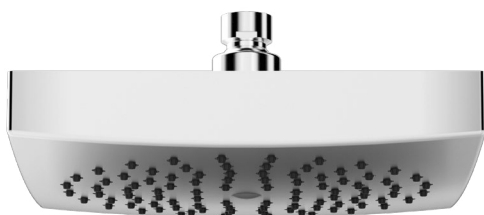

Soffione anticalcare quadro in **ottone**.
200x200 - H 38,5 - 1/2" F

Brass square headshower with anti-limestone system.

200x200 - H 38,5 - 1/2" F

Art.	Cod.	Finitura Finishing	Prezzo € Price €	Cat. Cat.
DC306	4180325	CROMO		F03