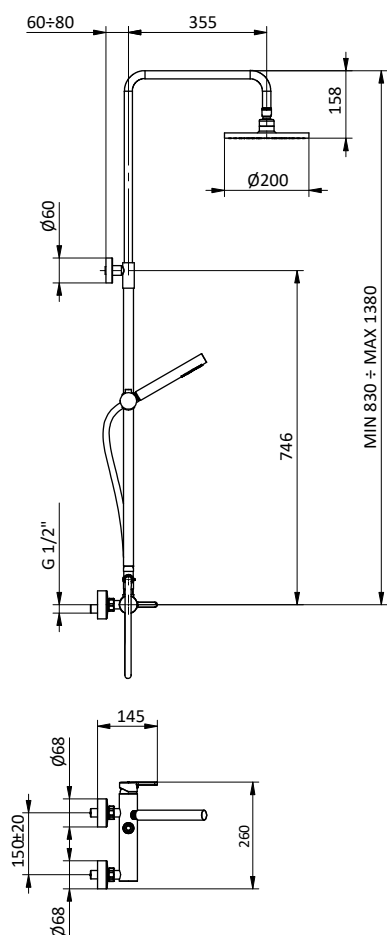

COLONNE DOCCIA SHOWER COLUMNS

ATENA COLLECTION

Colonna doccia in **ottone** regolabile con miscelatore esterno.
Soffione **ABS** Ø 200.
Flex **PVC** grigio L 150 cm anti torsione.
Doccia tonda **ABS** anticalcare.

Brass shower column with shower mixer.
ABS showerhead Ø 200.
Flex **PVC** grey L 150 cm anti twist.
ABS round handshower with anti-limestone system.

Art.	Cod.	Finitura Finishing	Prezzo € Price €	Cat. Cat.
DC011	4180318	CROMO		F03

PRICE LIST