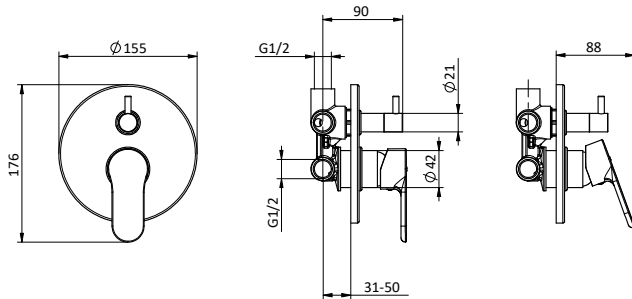

DOCCIA / VASCA SHOWER / BATHTUB

Miscelatore monocomando da incasso per doccia/
vasca con deviatore 3 uscite.
Cartuccia $\varnothing$ 35 mm

Built-in bath/shower mixer with 3 outlets diverter.
Cartridge $\varnothing$ 35 mm

Art.	Cod.	Finitura Finishing	Prezzo € Price €	Cat. Cat.
EN15	411650201	CROMO		F01

Solo corpo incasso
Built-in body only

Art.	Cod.	Finitura Finishing	Prezzo € Price €	Cat. Cat.
DC802	411010410	CROMO		F01

Ricambi / Spare parts

DOCCIA / VASCA SHOWER / BATHTUB

Miscelatore termostatico da incasso per doccia/
vasca con deviatore 3 uscite.

Built-in thermostatic bath/shower mixer with 3
outlets diverter.