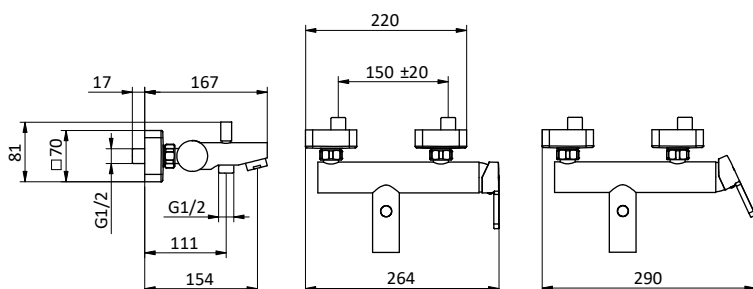

Colorazioni leva / Lever colors