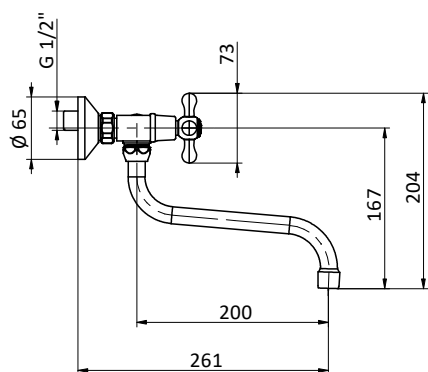

CUCINA KITCHEN

CROSS COLLECTION

Gruppo lavello con maniglie a croce, installazione a parete e bocca girevole inferiore a S L 200. Vitoni ceramici.

Sink group with cross handles, wall installation and swivel S-shaped spout L 200. Ceramic headwork.

Art.	Cod.	Finitura Finishing	Prezzo € Price €	Cat. Cat.
K33	411151001	CROMO		F02

Ricambi / Spare parts

412964207

412961001

PRICE LIST