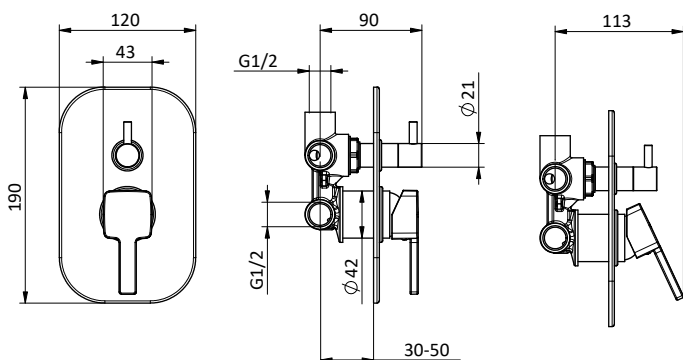

DOCCIA / VASCA SHOWER / BATHTUB