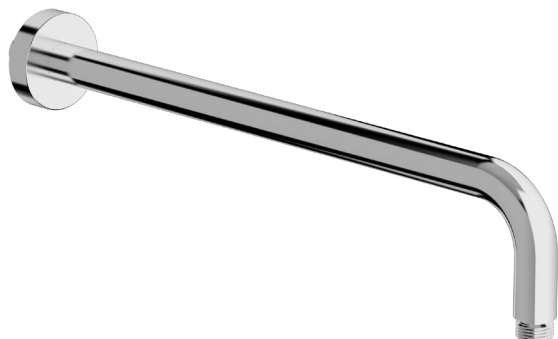

BRACCI DOCCIA SHOWER ARMS

Braccio doccia tondo in **ottone**.

L 400 - 1/2" M x 1/2" M

Brass round shower arm

L 400 - 1/2" M x 1/2" M

Art.	Cod.	Finitura Finishing	Prezzo € Price €	Cat. Cat.
DC401	4180326	CROMO		F03
DC401 B2	4180552	RAL 9004		F03
DC401 BN	4180907	BRUSHED NICKEL		F03