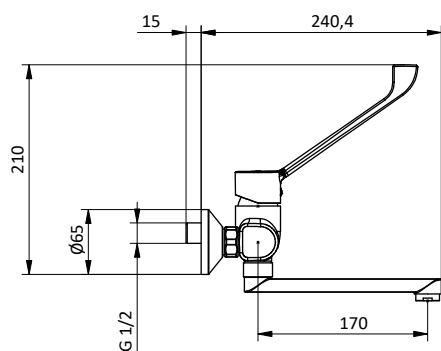

CUCINA KITCHEN

ELEVEN COLLECTION

Miscelatore monocomando per lavello con leva clinica, leva frontale, installazione a parete e bocca girevole
L 170 mm.

Cartuccia Ø 35 mm

Wall mounted kitchen mixer with long front lever and swivelling spout
L 170 mm.

Cartridge Ø 35 mm

Art.	Cod.	Finitura Finishing	Prezzo € Price €	Cat. Cat.
K15LC	411801002	CROMO		F02

Ricambi / Spare parts

412960051

412960069