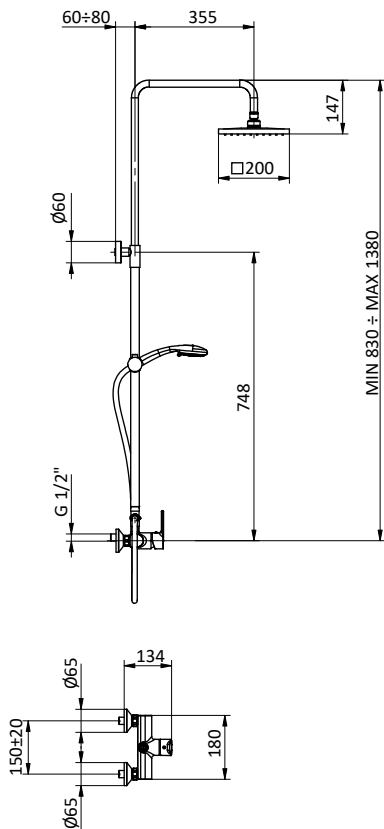

COLONNA DOCCIA
SHOWER COLUMN

Colonna doccia in **ottone** regolabile con miscelatore doccia esterno.
Soffione anticalcare **ABS** 200x200.
Flex **INOX** doppia aggraffatura L 150 cm anti torsione.
Doccia **ABS** 3 getti Ø 85 anticalcare.

Brass shower column with external shower mixer.
ABS anti-limestone showerhead 200x200.
Flex **Stainless Steel** double interlock L 150 cm anti twist.
ABS handshower 3 jets Ø 85 with anti-limestone system.

Art.	Cod.	Finitura Finishing	Prezzo € Price €	Cat. Cat.
DC016	4180546	CROMO		F03