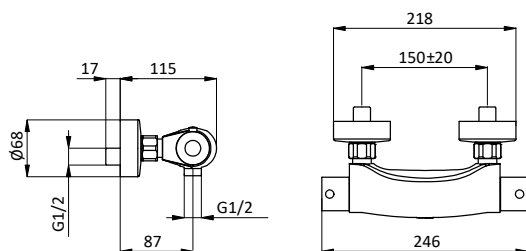

Art.	Cod.	Finitura Finishing	Prezzo € Price €	Cat. Cat.
T100	411010301	CROMO		F01

Ricambi / Spare parts