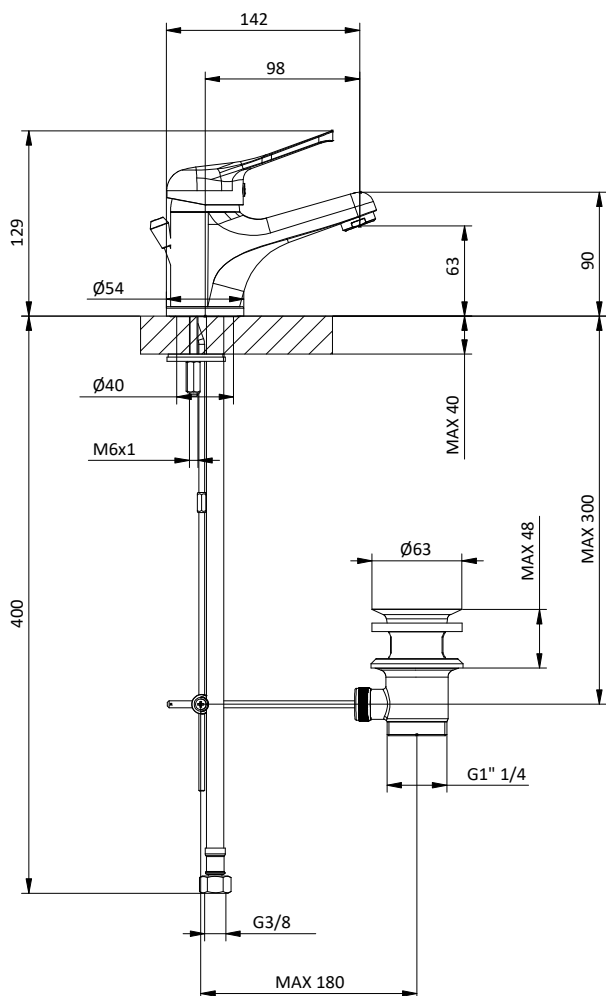

LAVABO WASHBASIN

Miscelatore monocomando per lavabo.
Cartuccia $\varnothing$ 40 mm
Wash basin mixer.
Cartridge $\varnothing$ 40 mm

Art.	Cod.	Finitura Finishing	Prezzo € Price €	Cat. Cat.

Con scarico da 1" 1/4
With 1" 1/4 pop up waste

G01 411510501 CROMO F01

Senza scarico
Without waste

G01SS 411510502 CROMO F01

Ricambi / Spare parts

412960051

412960067

PRICE LIST