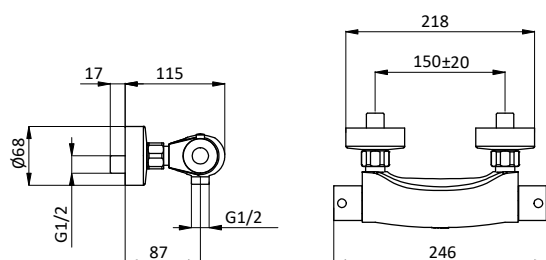

Art.	Cod.	Finitura Finishing	Prezzo € Price €	Cat. Cat.
T100	411010301	CROMO		F01

Ricambi / Spare parts