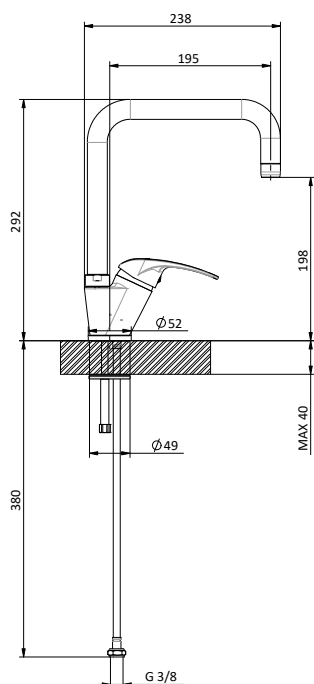

CUCINA KITCHEN

SHARK COLLECTION

Miscelatore monocomando per lavello con canna girevole Ø 24 e leva laterale destra.
Cartuccia Ø 40 mm

Kitchen mixer with swivelling spout and right side lever.
Cartridge Ø 40 mm

Art.	Cod.	Finitura Finishing	Prezzo € Price €	Cat. Cat.
K19	411850904	CROMO		F02

Ricambi / Spare parts

412964207

412960075