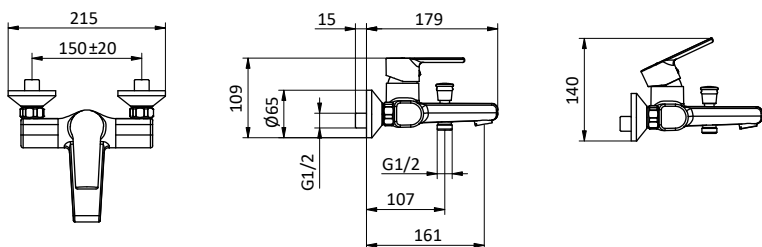

Ricambi / Spare parts

VASCA
BATHTUB