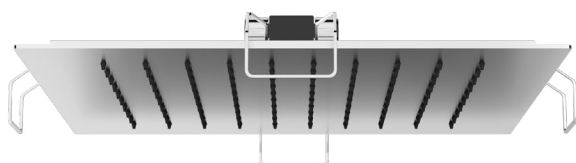

Soffione anticalcare quadro in **acciaio INOX** AISI 316 per cartongesso.

340x340 - H 2 - 1/2" F - 9 L/MIN

Stainless steel AISI 316 square headshower with anti-limestone system for plasterboard wall.
340x340 - H 2 - 1/2" F - 9 L/MIN

Art.	Cod.	Finitura Finishing	Prezzo € Price €	Cat. Cat.
DC313	4180535	CROMO		F03