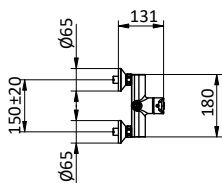

COLONNA DOCCIA SHOWER COLUMN

Colonna doccia in **ottone** regolabile con miscelatore doccia esterno.
Soffione anticalcare **ABS** Ø 200.
Flex **INOX** doppia aggraffatura L 150 cm anti torsione.
Doccia **ABS** 3 getti Ø 85 anticalcare.

Brass shower column with external shower mixer.
ABS anti-limestone showerhead Ø 200.
Flex **INOX** double interlock L 150 cm anti twist.
ABS handshower 3 jets Ø 85 with anti-limestone system