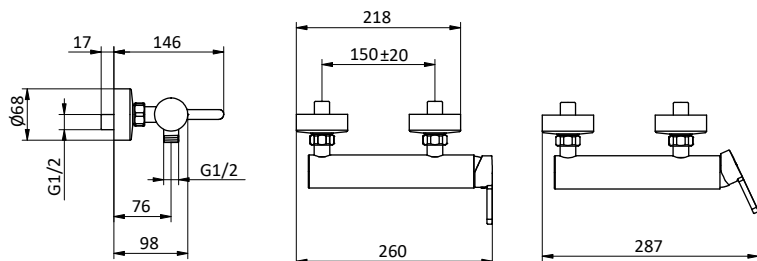

Colorazioni leva / Lever colors

Ricambi / Spare parts

DOCCIA / VASCA SHOWER / BATHTUB

Miscelatore monocomando da incasso per doccia/ vasca con deviatore 2 uscite.

Cartuccia Ø 35 mm

Built-in bath/shower mixer with 2 outlets diverter.

Cartridge Ø 35 mm