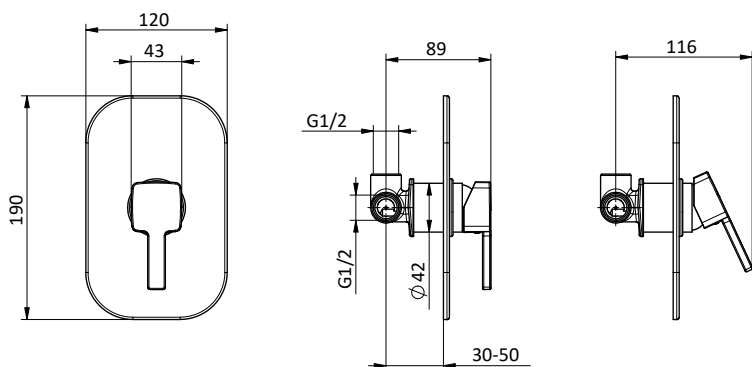

Ricambi / Spare parts

DOCCIA SHOWER