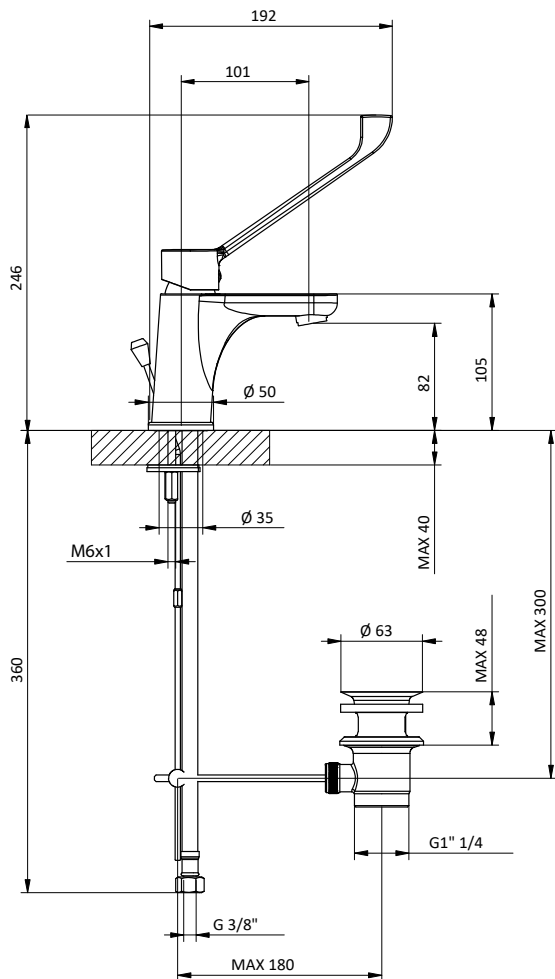

LAVABO WASHBASIN

Miscelatore monocomando per lavabo con leva clinica.

Cartuccia $\varnothing$ 35 mm

Wash basin mixer with long lever

Cartridge $\varnothing$ 35 mm

Art.	Cod.	Finitura Finishing	Prezzo € Price €	Cat. Cat.

Con scarico da 1" 1/4

With 1" 1/4 pop up waste

EN01LC 411650506 CROMO F01

Senza scarico

Without waste

EN01LCSS 411650507 CROMO F01

Ricambi / Spare parts

412960051

412960070

PRICE LIST