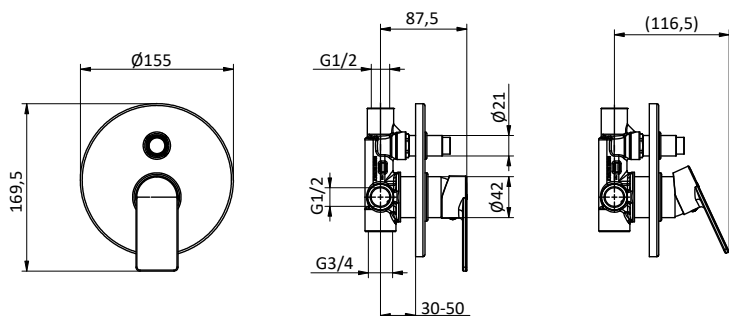

DOCCIA / VASCA SHOWER / BATHTUB

Miscelatore monocomando da incasso per doccia/ vasca con deviatore 2 uscite.

Cartuccia $\varnothing$ 35 mm

Built-in bath/shower mixer with 2 outlets diverter.

Cartridge $\varnothing$ 35 mm

Art.	Cod.	Finitura Finishing	Prezzo € Price €	Cat. Cat.
SR05	411810401	CROMO		F01
SR05 B2	411810405	RAL 9004		F01
SR05 BN	411810404	BRUSHED NICKEL		F01

Solo corpo incasso

Built-in body only

Art.	Cod.	Finitura Finishing	Prezzo € Price €	Cat. Cat.
DC801	411010405	CROMO		F01

Ricambi / Spare parts

412960069

PRICE LIST