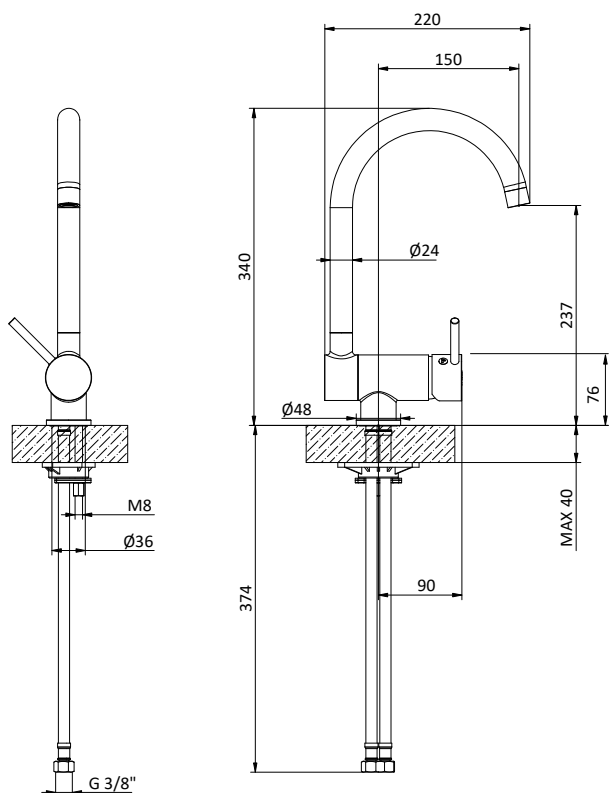

CUCINA KITCHEN

Miscelatore monocomando per lavello con bocca
abbattibile.

Cartuccia $\varnothing$ 40 mm

Kitchen mixer with pull-down spout.

Cartridge $\varnothing$ 40 mm

Art.	Cod.	Finitura Finishing	Prezzo € Price €	Cat. Cat.
K12	411010902	CROMO		F02

Ricambi / Spare parts

412964206

412960067

PRICE LIST