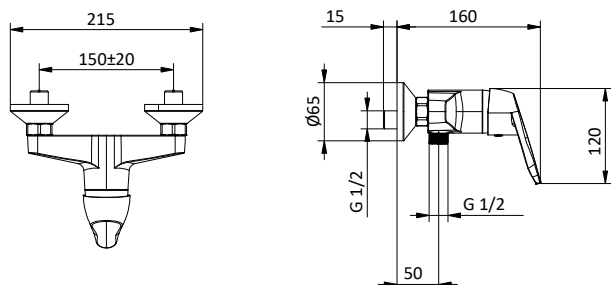

DOCCIA SHOWER

Miscelatore monocomando per doccia senza accessori.

Cartuccia Ø 40 mm

External shower mixer without shower set.

Cartridge Ø 40 mm

Art.	Cod.	Finitura Finishing	Prezzo € Price €	Cat. Cat.
D04	411500301	CROMO		F01

Ricambi / Spare parts

412960067

DOCCIA / VASCA SHOWER / BATHTUB

Miscelatore monocomando da incasso per doccia/ vasca con deviatore 2 uscite.

Cartuccia Ø 40 mm

Built-in bath/shower mixer with 2 outlets diverter.

Cartridge Ø 40 mm