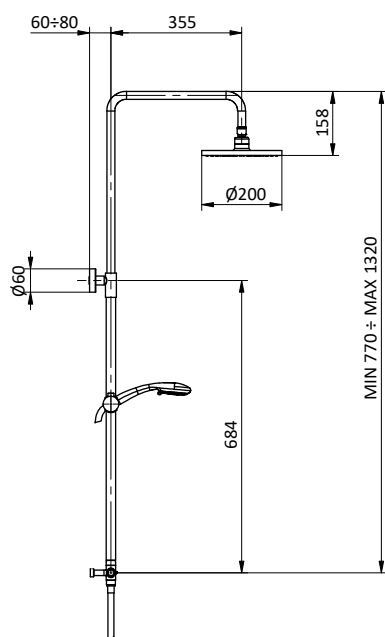

COLONNE DOCCIA SHOWER COLUMNS

ELEVEN COLLECTION

Colonna doccia in **ottone** regolabile con deviatore.
Soffione anticalcare **ABS** Ø 200.
Flex **INOX** doppia aggraffatura L 150 cm anti torsione.
Doccia **ABS** 3 getti Ø 85 anticalcare.

Brass shower column with shower mixer.
ABS showerhead Ø 200.
Flex **INOX** double interlock L 150 cm anti twist.
ABS handshower 3 jets Ø 85 with anti-limestone system.

Art.	Cod.	Finitura Finishing	Prezzo € Price €	Cat. Cat.
DC015	4180543	CROMO		F03