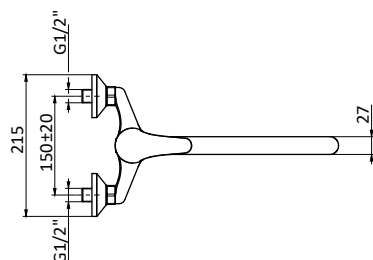

VASCA BATHTUB