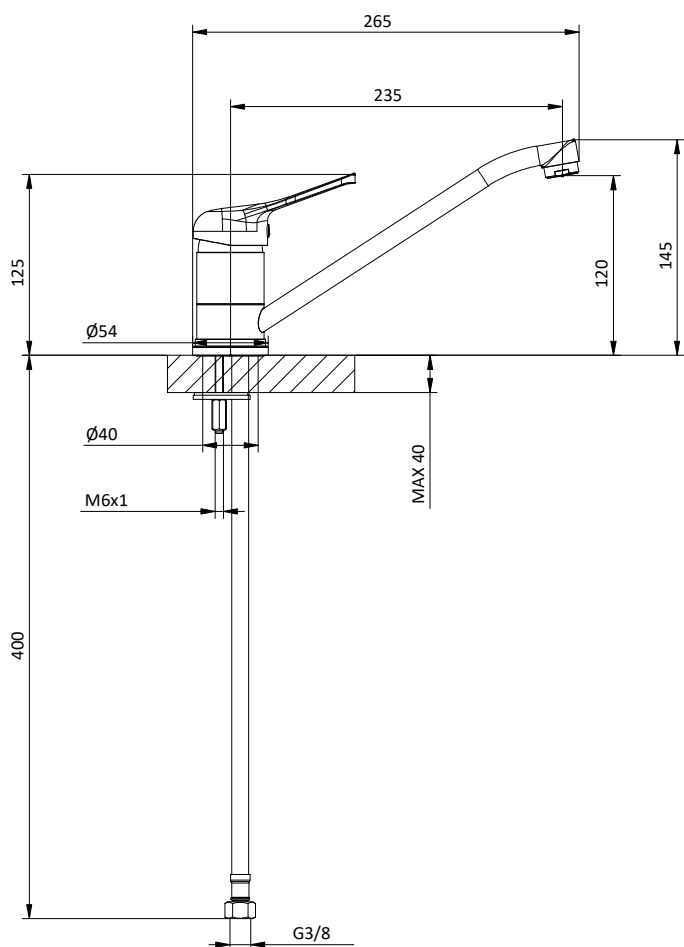

Ricambi / Spare parts

412960051

412960067