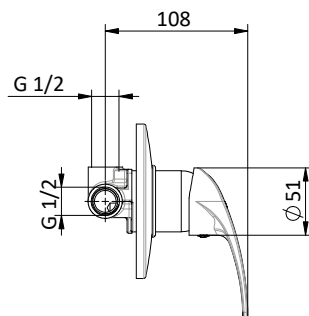

Art.	Cod.	Finitura Finishing	Prezzo € Price €	Cat. Cat.
SK06	411850402	CROMO		F01

Ricambi / Spare parts