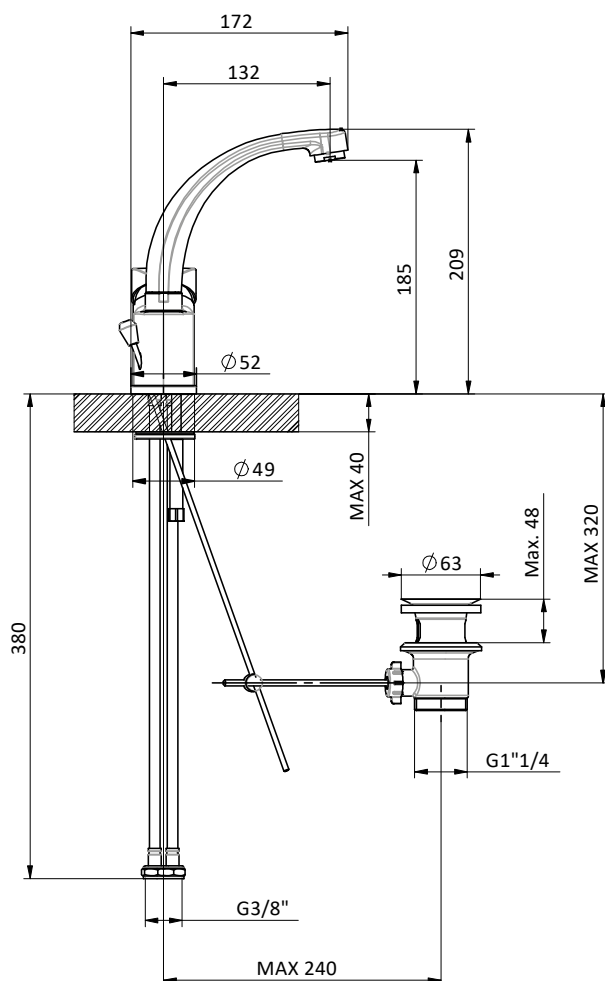

Ricambi / Spare parts

412960051

412960075