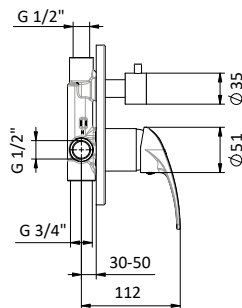

DOCCIA / VASCA SHOWER / BATHTUB

Miscelatore monocomando da incasso per doccia/
vasca con deviatore 2 uscite.
Cartuccia $\varnothing$ 40 mm
Built-in bath/shower mixer with 2 outlets diverter.
Cartridge $\varnothing$ 40 mm

Art.	Cod.	Finitura Finishing	Prezzo € Price €	Cat. Cat.
SK05	411850401	CROMO		F01

Ricambi / Spare parts

DOCCIA SHOWER

Miscelatore monocomando da incasso per doccia.
Cartuccia $\varnothing$ 40 mm
Built-in shower mixer.
Cartridge $\varnothing$ 40 mm