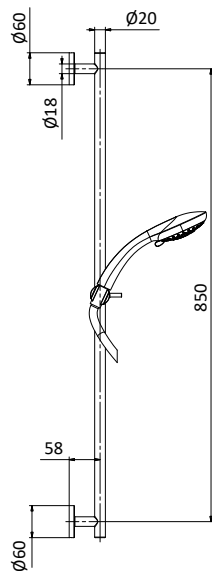

**SALISCENDI
SLIDING RAILS**