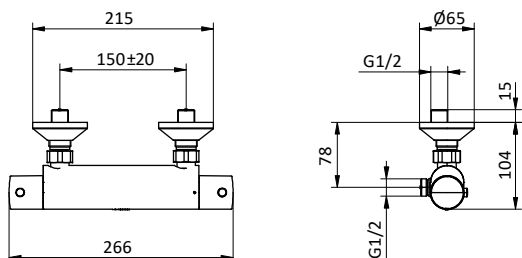

DOCCIA SHOWER

Miscelatore termostatico per doccia senza accessori.
Thermostatic shower mixer without accessories.

Art.	Cod.	Finitura Finishing	Prezzo € Price €	Cat. Cat.
T101F	411013101	CROMO		F03

Ricambi / Spare parts

412960318

DOCCIA SHOWER

Miscelatore termostatico per doccia con deviatore senza accessori.
Thermostatic shower mixer with diverter without accessories.

Art.	Cod.	Finitura Finishing	Prezzo € Price €	Cat. Cat.
T201F	411013102	CROMO		F03