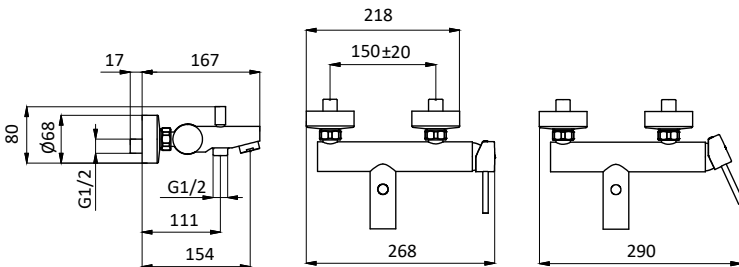

VASCA BATHTUB