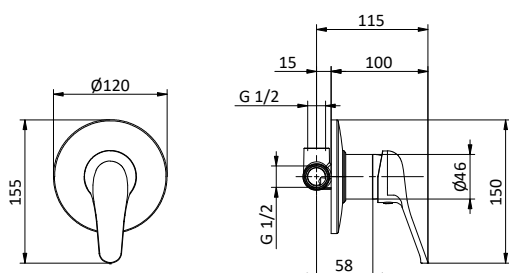

Art.	Cod.	Finitura Finishing	Prezzo € Price €	Cat. Cat.
G06	411510402	CROMO		F01

Ricambi / Spare parts

PRICE LIST