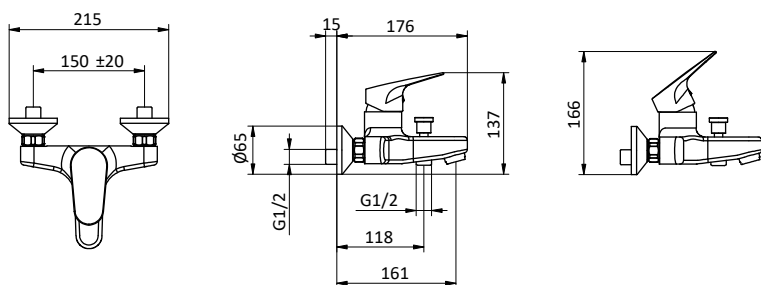

VASCA BATHTUB

Miscelatore monocomando per vasca con doccia monogetto anticalcare in ottone, flex L 150 cm cromato supporto fisso in ottone. Cartuccia Ø 40 mm

external bath mixer with brass antiscald handshower, chrome flex L 150 cm and brass shower holder. Cartridge Ø 40 mm

Art.	Cod.	Finitura Finishing	Prezzo € Price €	Cat. Cat.
SX03	411470101	CROMO		F01

Ricambi / Spare parts

412960052

412960075

VASCA BATHTUB

Miscelatore monocomando per vasca senza accessori.

Cartuccia Ø 40 mm

External bath mixer without shower set.

Cartridge Ø 40 mm