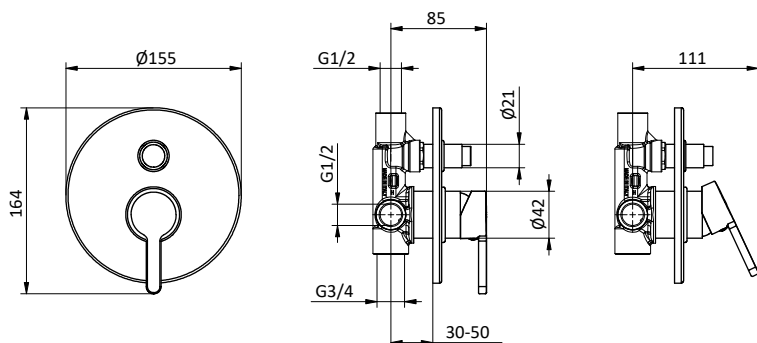

Ricambi / Spare parts