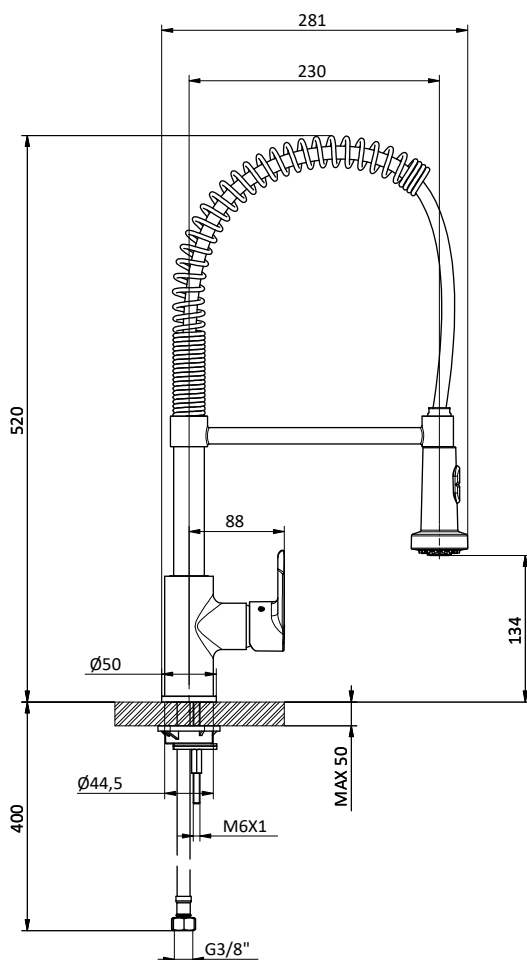

Ricambi / Spare parts

412960051

412960070