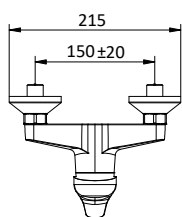

DOCCIA SHOWER