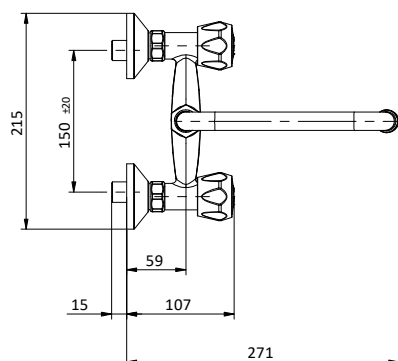

Sink group with hexagonal handles, wall installation and swivel U-shaped spout.

Art.	Cod.	Finitura Finishing	Prezzo € Price €	Cat. Cat.
K36	411891002	 CROMO		F02

Ricambi / Spare parts

 412964207

PRICE LIST