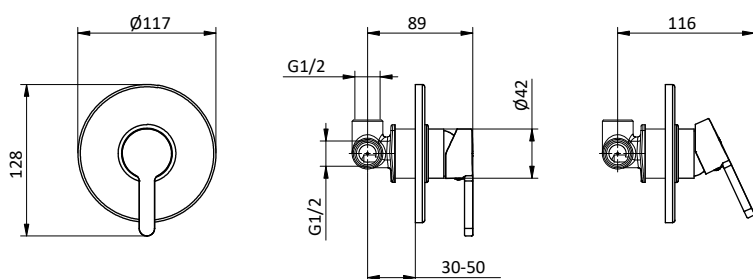

DOCCIA SHOWER

Miscelatore monocomando da incasso per doccia.
Cartuccia Ø 35 mm
Concealed shower mixer.
Cartridge Ø 35 mm

Art.	Cod.	Finitura Finishing	Prezzo € Price €	Cat. Cat.
F06	411490401	CROMO		F01

Colorazioni leva / Lever colors

Solo corpo incasso
Built-in body only

Art.	Cod.	Finitura Finishing	Prezzo € Price €	Cat. Cat.
DC803	411010411	CROMO		F01

Ricambi / Spare parts

DOCCIA SHOWER

Miscelatore termostatico per doccia senza accessori.
Thermostatic shower mixer without accessories.