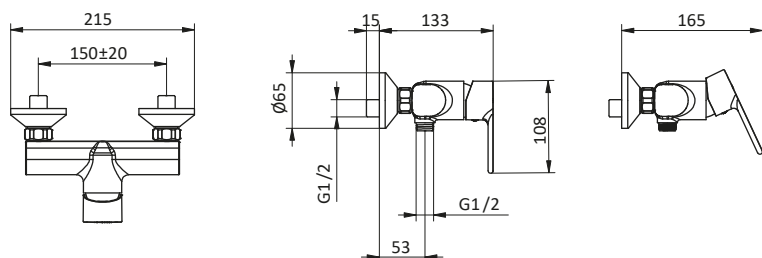

DOCCIA SHOWER

Miscelatore monocomando per doccia senza accessori.

Cartuccia Ø 35mm

External shower mixer without shower set.
Cartridge Ø 35mm

Art.	Cod.	Finitura Finishing	Prezzo € Price €	Cat. Cat.
TN04	411800301	CROMO		F01
TN04 B2	411800309	RAL 9004		F01

Ricambi / Spare parts

412960069