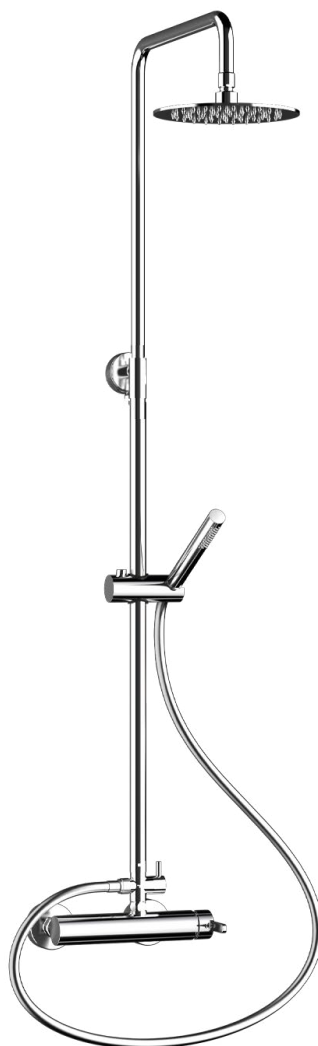

COLONNE DOCCIA SHOWER COLUMNS

SIRIO COLLECTION

Colonna doccia in **ottone** regolabile con miscelatore esterno.
Soffione **acciaio** Ø 200.
Flex **PVC** cromato L 150 cm anti torsione.
Doccia tonda **ottone** anticalcare.

Brass shower column with external shower mixer.
Steel showerhead Ø 200.
Flex **PVC** chrome L 150 cm anti twist.
Brass round handshower with anti-limestone system.

Art.	Cod.	Finitura Finishing	Prezzo € Price €	Cat. Cat.
DC008	4180315	CROMO		F03