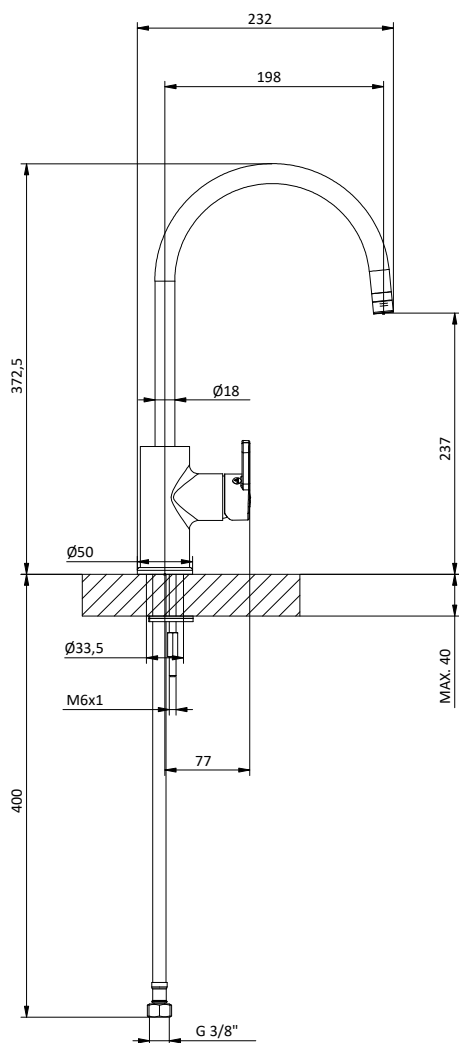

Cartuccia Ø 35 mm

Kitchen mixer with swivelling spout and right side lever.

Cartridge Ø 35 mm

Art.	Cod.	Finitura Finishing	Prezzo € Price €	Cat. Cat.
K102	411480901	 CROMO		F02

Ricambi / Spare parts

 412964208