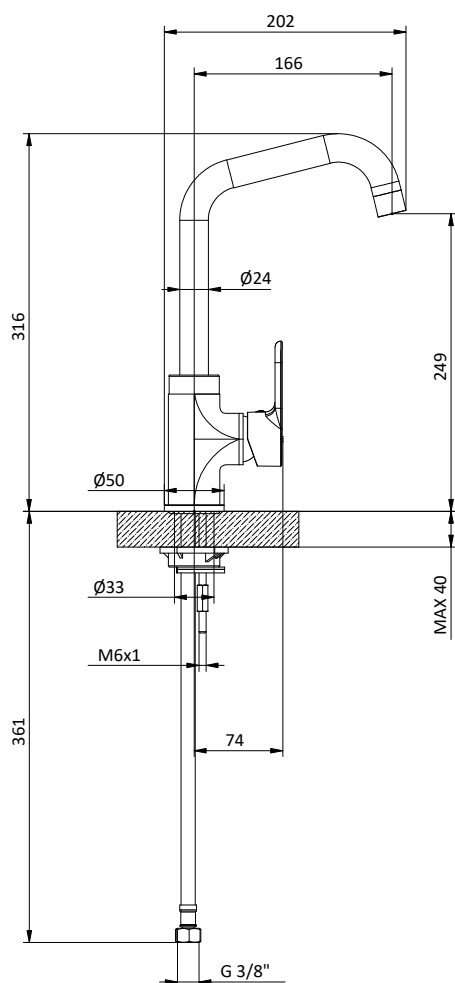

CUCINA KITCHEN

ELEVEN COLLECTION

Miscelatore monocomando per lavello con canna girevole Ø 24 e leva laterale destra.
Cartuccia Ø 35 mm

Kitchen mixer with swivelling spout and right side lever.

Cartridge Ø 35 mm

Art.	Cod.	Finitura Finishing	Prezzo € Price €	Cat. Cat.
K11	411650902	CROMO		F02

Ricambi / Spare parts

412964206

412960069