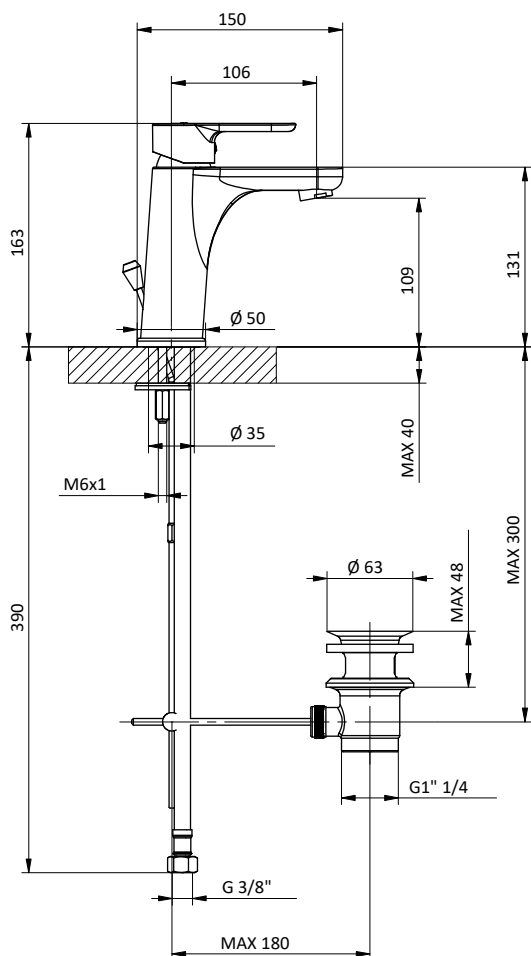

LAVABO WASHBASIN

Miscelatore monocomando medio per lavabo.
Cartuccia $\varnothing$ 35 mm
Medium wash basin mixer.
Cartridge $\varnothing$ 35 mm

Art.	Cod.	Finitura Finishing	Prezzo € Price €	Cat. Cat.

Con scarico da 1" 1/4
With 1" 1/4 pop up waste

EN08 411656801 CROMO F01

Senza scarico
Without waste

EN08SS 411656802 CROMO F01

Ricambi / Spare parts

412960051

412960070

PRICE LIST