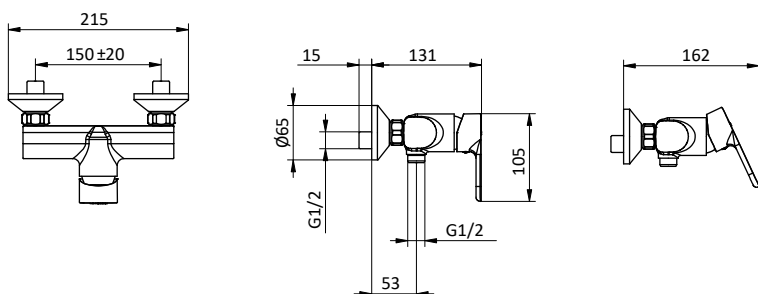

DOCCIA SHOWER

Miscelatore monocomando per doccia senza accessori.
Cartuccia Ø 35 mm
External shower mixer without shower set.
Cartridge Ø 35 mm

Art.	Cod.	Finitura Finishing	Prezzo € Price €	Cat. Cat.
EN04	411650301	CROMO		F01
EN04 B2	411650305	RAL 9004		F01

Ricambi / Spare parts

412960069