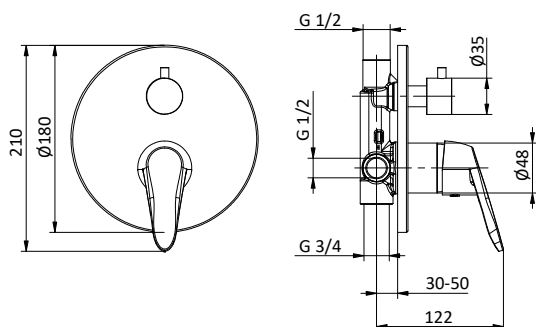

Cartuccia Ø 40 mm

Built-in bath/shower mixer with 2 outlets diverter.

Cartridge Ø 40 mm

Art.	Cod.	Finitura Finishing	Prezzo € Price €	Cat. Cat.
D05	411500401	CROMO		F01

Ricambi / Spare parts

412960067

DOCCIA SHOWER