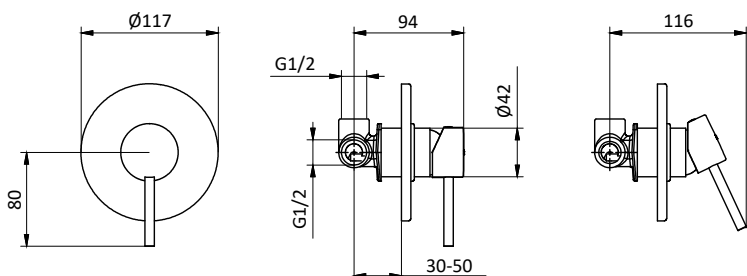

Built-in thermostatic bath/shower mixer with 3
outlets diverter.

Art.	Cod.	Finitura Finishing	Prezzo € Price €	Cat. Cat.
F16	411016001	CROMO		F01

DOCCIA SHOWER

Miscelatore monocomando da incasso per doccia.
Cartuccia Ø 35 mm
Built-in shower mixer. Cartridge Ø 35 mm