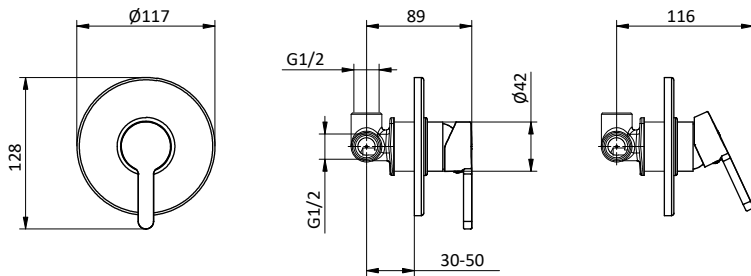

DOCCIA SHOWER

Miscelatore monocomando da incasso per doccia.
Cartuccia $\varnothing$ 35 mm
Built-in shower mixer.
Cartridge $\varnothing$ 35 mm

Art.	Cod.	Finitura Finishing	Prezzo € Price €	Cat. Cat.
F06	411490401	CROMO		F01

Colorazioni leva / Lever colors

Solo corpo incasso
Built-in body only

Art.	Cod.	Finitura Finishing	Prezzo € Price €	Cat. Cat.
DC803	411010411	CROMO		F01

Ricambi / Spare parts

DOCCIA SHOWER

Miscelatore termostatico per doccia senza accessori.
Thermostatic shower mixer without accessories.