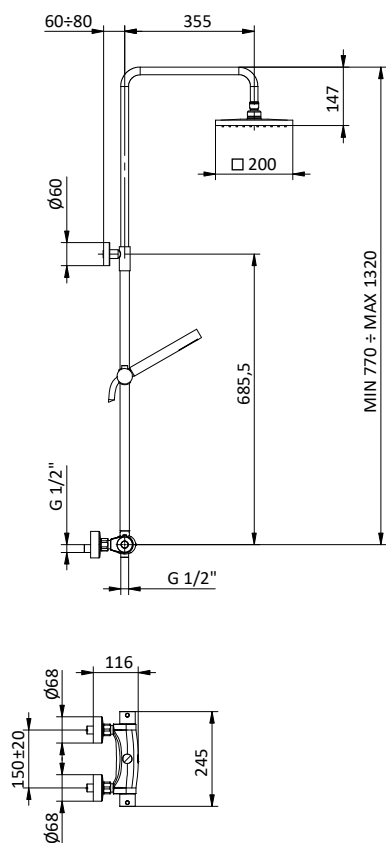

COLONNE DOCCIA SHOWER COLUMNS

MIRA COLLECTION

Colonna doccia in **ottone** regolabile con termostatico esterno.
Soffione **ABS** 200x200.
Flex **PVC** grigio L 150 cm anti torsione.
Doccia quadra **ABS** anticalcare.

Brass shower column with thermostatic mixer.
ABS showerhead 200x200.
Flex **PVC** grey L 150 cm anti twist.
ABS square handshower with anti-limestone system.

Art.	Cod.	Finitura Finishing	Prezzo € Price €	Cat. Cat.
DC006	4180313	CROMO		F03