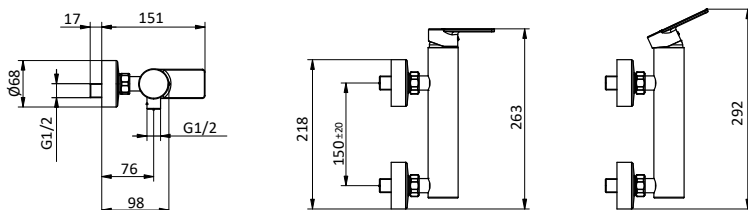

DOCCIA SHOWER

Miscelatore monocomando per doccia senza accessori.

Cartuccia $\varnothing$ 35mm

External shower mixer without shower set.

Cartridge $\varnothing$ 35mm

Art.	Cod.	Finitura Finishing	Prezzo € Price €	Cat. Cat.
SR04	411810301	CROMO		F01
SR04 B2	411810303	RAL 9004		F01
SR04 BN	411810302	BRUSHED NICKEL		F01

Ricambi / Spare parts

412960069