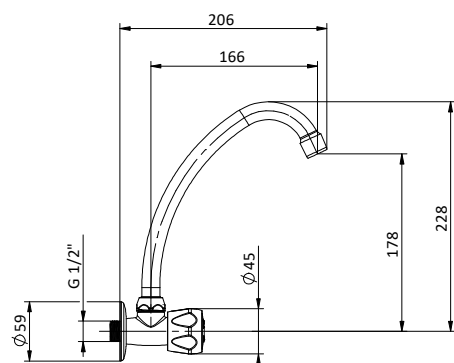

Cold water TAP with 3-point handle and J-shaped spout with rosette.

Art.	Cod.	Finitura Finishing	Prezzo € Price €	Cat. Cat.
V03	411887003	CROMO		F02

Ricambi / Spare parts

412964207

ACQUA FREDDA COLD WATER