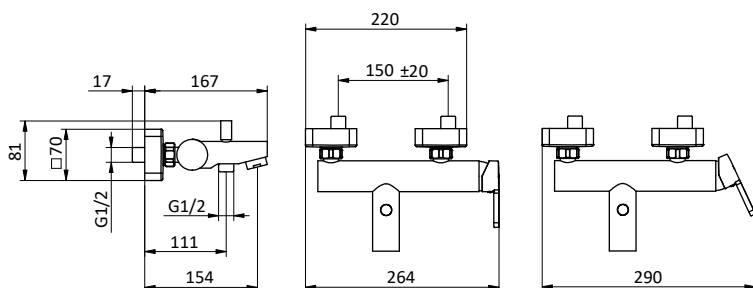

Colorazioni leva / Lever colors

Ricambi / Spare parts

VASCA BATHTUB