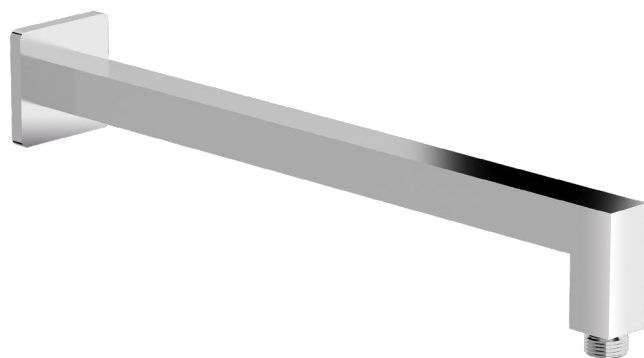

BRACCIO DOCCIA SHOWER ARM

Braccio doccia quadro in **ottone**.

L 400 - 1/2" M x 1/2" M

Brass square shower arm.

L 400 - 1/2" M x 1/2" M

Art.	Cod.	Finitura Finishing	Prezzo € Price €	Cat. Cat.
DC402	4180327	CROMO		F03
DC402 B2	4180553	RAL 9004		F03
DC402 BN	4180910	BRUSHED NICKEL		F03

PRICE LIST