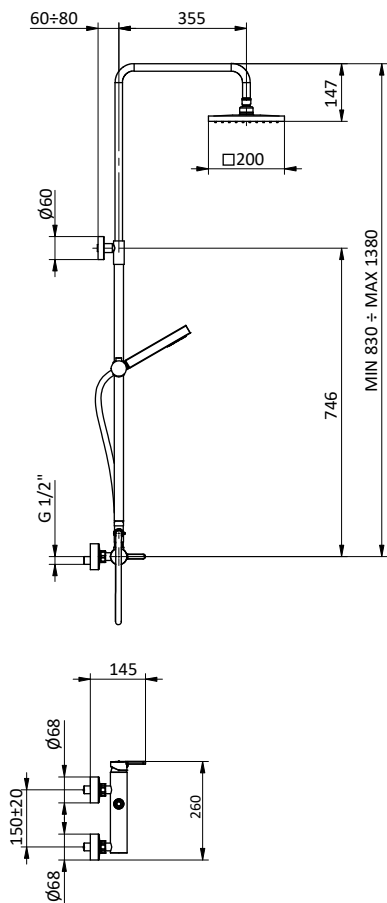

COLONNE DOCCIA SHOWER COLUMNS

MIRA COLLECTION

Colonna doccia in **ottone** regolabile con miscelatore esterno.
Soffione **ABS** 200x200.
Flex **PVC** grigio L 150 cm anti torsione.
Doccia quadra **ABS** anticalcare.

Brass shower column with shower mixer.
ABS showerhead 200x200.
Flex **PVC** grey L 150 cm anti twist.
ABS square handshower with anti-limestone system.

Art.	Cod.	Finitura Finishing	Prezzo € Price €	Cat. Cat.
DC005	4180312	CROMO		F03