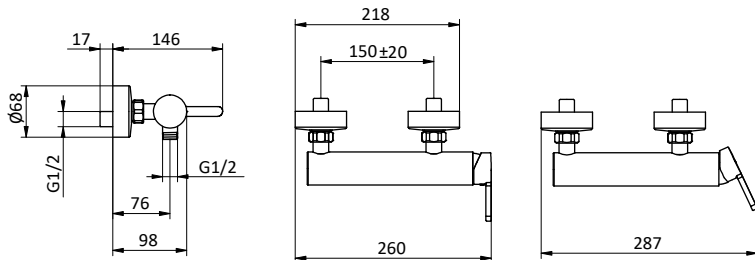

SKY T30 COLLECTION

DOCCIA SHOWER

Miscelatore monocomando per doccia senza accessori.

Cartuccia Ø 35 mm

External shower mixer without shower set.

Cartridge Ø 35 mm

Art.	Cod.	Finitura Finishing	Prezzo € Price €	Cat. Cat.
F04	411490301	CROMO		F01

Colorazioni leva / Lever colors

Ricambi / Spare parts

DOCCIA / VASCA SHOWER / BATHTUB

Miscelatore monocomando da incasso per doccia/ vasca con deviatore 2 uscite.

Cartuccia Ø 35 mm

Concealed bath/shower mixer with 2 outlets diverter.

Cartridge Ø 35 mm