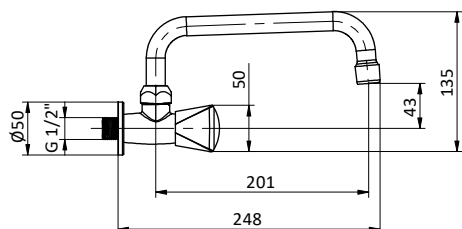

ACQUA FREDDA COLD WATER