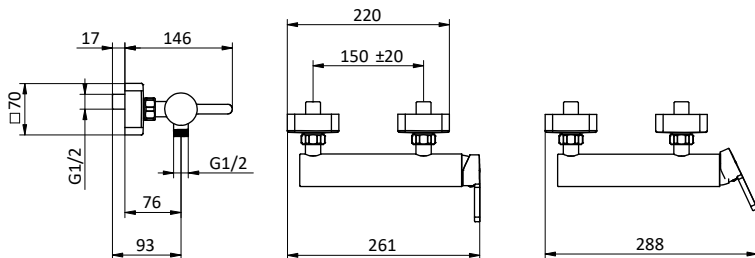

DOCCIA SHOWER

Miscelatore monocomando per doccia senza accessori.

Cartuccia Ø 35 mm

External shower mixer without shower set.
Cartridge Ø 35 mm

Art.	Cod.	Finitura Finishing	Prezzo € Price €	Cat. Cat.
Q14	411490302	CROMO		F01

Colorazioni leva / Lever colors

Ricambi / Spare parts

DOCCIA / VASCA SHOWER / BATHTUB

Miscelatore monocomando da incasso per doccia/ vasca con deviatore 2 uscite.

Cartuccia Ø 35 mm

Built-in bath/shower mixer with 2 outlets diverter.
Cartridge Ø 35 mm