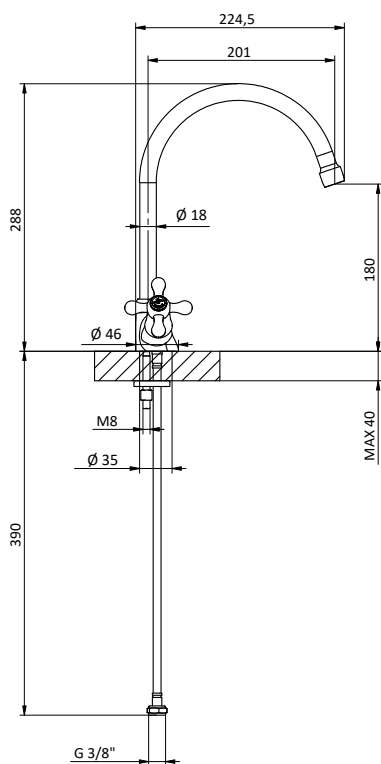

 412960051

 412960067

PRICE LIST

CUCINA KITCHEN

CROSS COLLECTION

Gruppo monoforo lavello con canna girevole $\varnothing 18$ e maniglie a croce.
Vitoni ceramici.

Single-hole for sink with $\varnothing 18$ swivel spout and cross handles
Ceramic headwork.