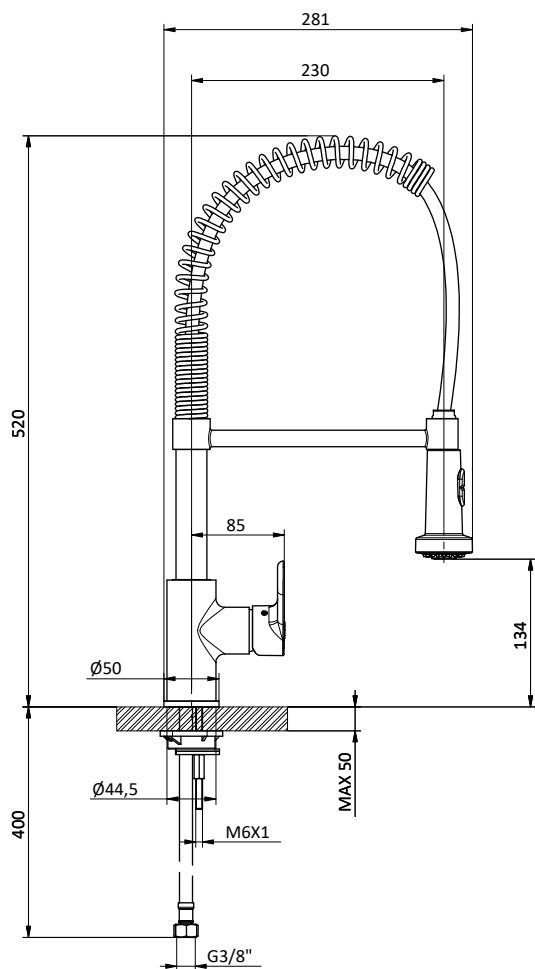

Ricambi / Spare parts

412960051

412960070