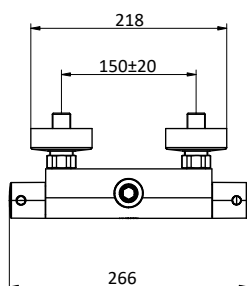

DOCCIA
SHOWER

Miscelatore termostatico per doccia con deviatore senza accessori.

Thermostatic shower mixer with diverter without accessories.

Art.	Cod.	Finitura Finishing	Prezzo € Price €	Cat. Cat.
T201F	411013102	CROMO		F03

Ricambi / Spare parts

412960323