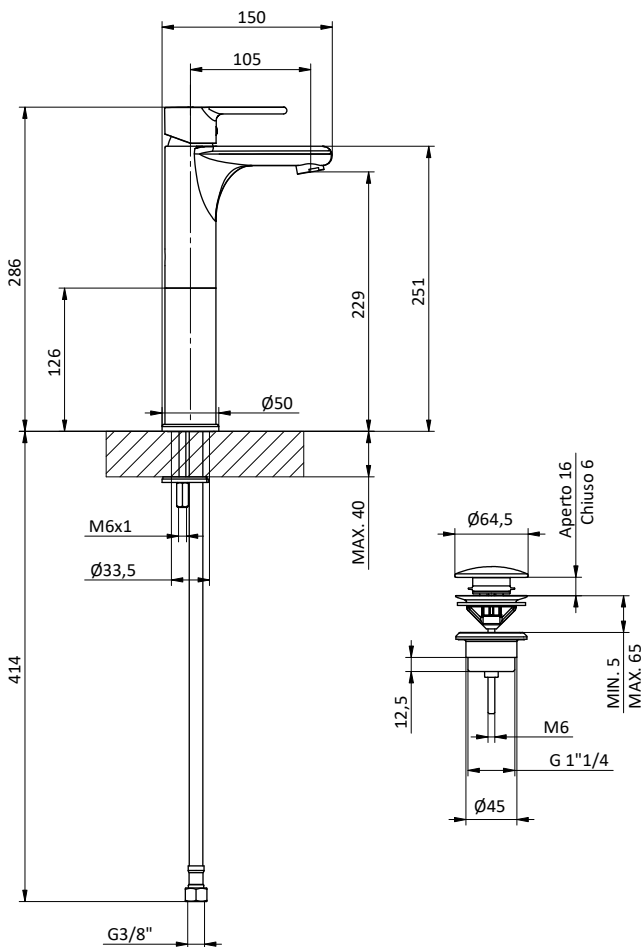

Ricambi / Spare parts

	412960051			412960070
	412964211