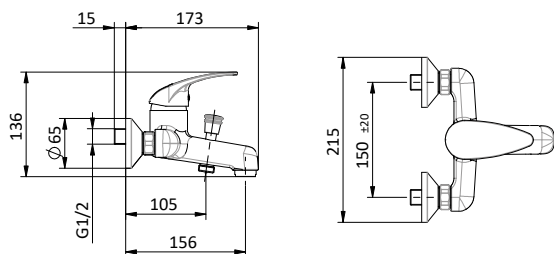

VASCA BATHTUB

Miscelatore monocomando per vasca senza accessori.

Cartuccia Ø 40 mm

External bath mixer without shower set.

Cartridge Ø 40 mm