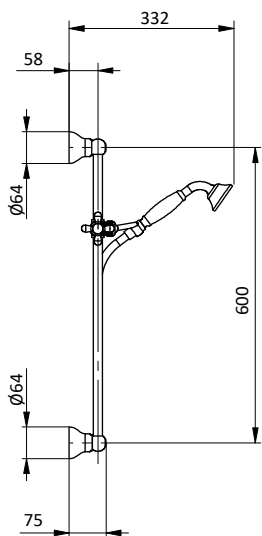

Saliscendi L 600 Ø 18.
Flex INOX doppia aggiratura L 150 cm anti
torsione.
Doccia ottone 1 getto Ø 55.
Sliding rail L 600 Ø 18.
Flex INOX double interlock L 150 cm anti twist.
Brass handshower 1 jet Ø 55.

Art.	Cod.	Finitura Finishing	Prezzo € Price €	Cat. Cat.
DC108	4180702	CROMO		F03