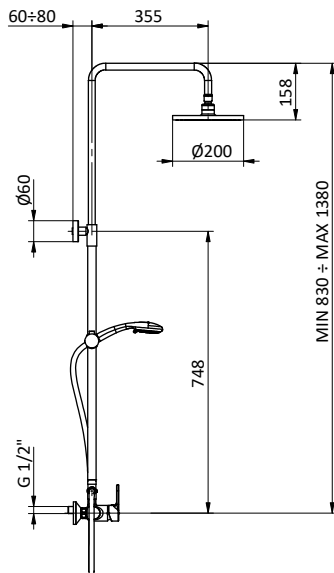

COLONNA DOCCIA SHOWER COLUMN

Colonna doccia in **ottone** regolabile con miscelatore doccia esterno.
Soffione anticalcare **ABS** Ø 200.
Flex **INOX** doppia aggraffatura L 150 cm anti torsione.
Doccia **ABS** 3 getti Ø 85 anticalcare.

Brass shower column with external shower mixer.
ABS anti-limestone showerhead Ø 200.
Flex **INOX** double interlock L 150 cm anti twist.
ABS handshower 3 jets Ø 85 with anti-limestone system

Art.	Cod.	Finitura Finishing	Prezzo € Price €	Cat. Cat.
DC017	4180547	CROMO		F03

PRICE LIST