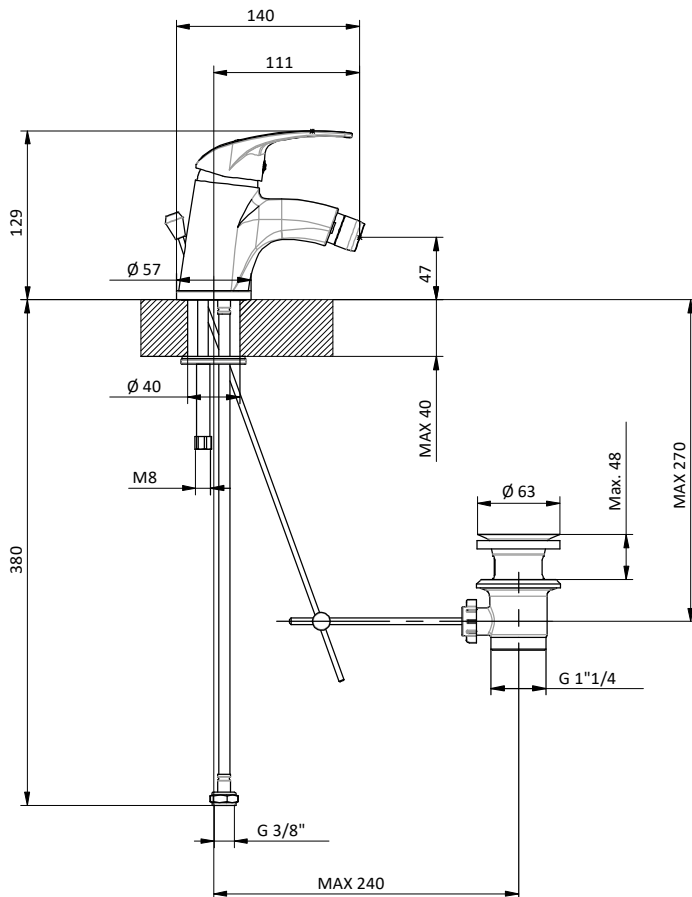

BIDET

Miscelatore monocomando per bidet.
Cartuccia Ø 40 mm
Bidet mixer.
Cartridge Ø 40 mm

Art.	Cod.	Finitura Finishing	Prezzo € Price €	Cat. Cat.
SK02	411850802	CROMO		F01

Ricambi / Spare parts

412964207

412960075

PRICE LIST