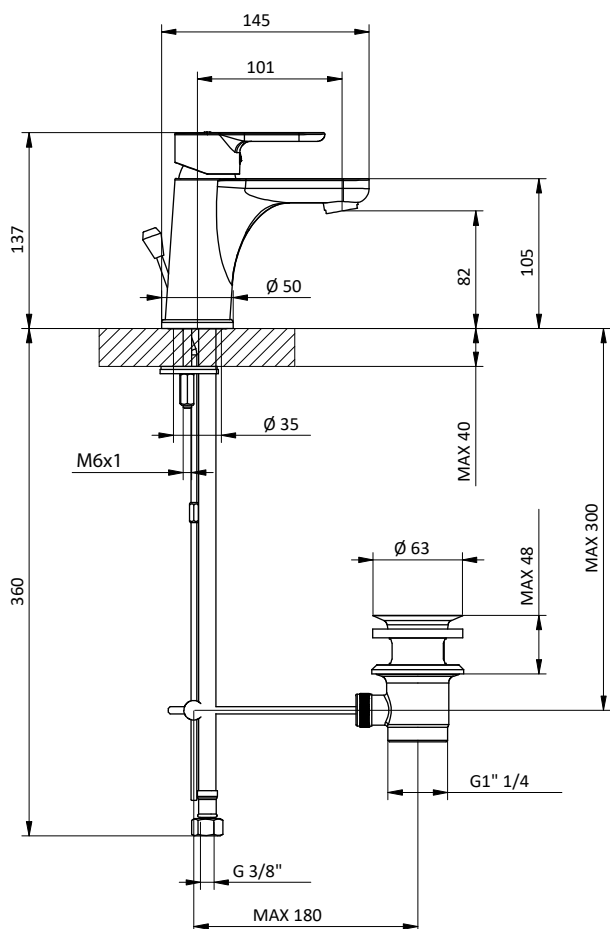

LAVABO WASHBASIN

Miscelatore monocomando per lavabo.
Cartuccia $\varnothing$ 35 mm
Wash basin mixer.
Cartridge $\varnothing$ 35 mm

Art.	Cod.	Finitura Finishing	Prezzo € Price €	Cat. Cat.

Con scarico da 1" 1/4
With 1" 1/4 pop up waste

EN01	411650501	CROMO		F01
EN01 B2	411650521	RAL 9004		F01

Senza scarico
Without waste

EN01SS	411650502	CROMO		F01

Ricambi / Spare parts

412960051	412960070
412964211	

PRICE LIST