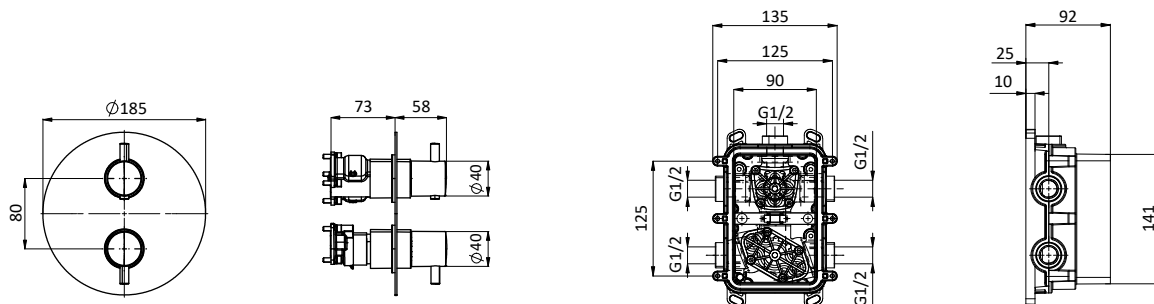

Art.	Cod.	Finitura Finishing	Prezzo € Price €	Cat. Cat.
F16	411016001	CROMO		F01