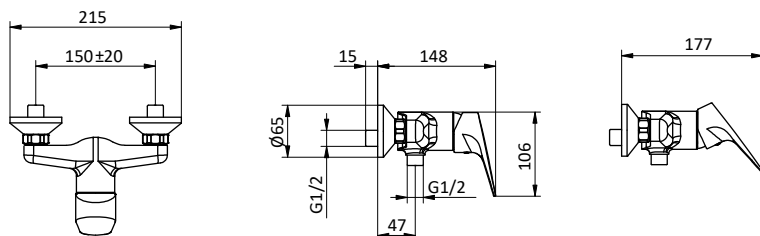

**DOCCIA
SHOWER**

Miscelatore monocomando per doccia senza accessori.
Cartuccia Ø 40 mm
External shower mixer without shower set
Cartridge Ø 40 mm

Art.	Cod.	Finitura Finishing	Prezzo € Price €	Cat. Cat.
SX04	411470301	CROMO		F01

Ricambi / Spare parts

**DOCCIA / VASCA
SHOWER / BATHTUB**

Miscelatore monocomando da incasso per doccia/ vasca con deviatore 2 uscite.
Cartuccia Ø 40 mm
Built-in bath/shower mixer with 2 outlets diverter.
Cartridge Ø 40 mm