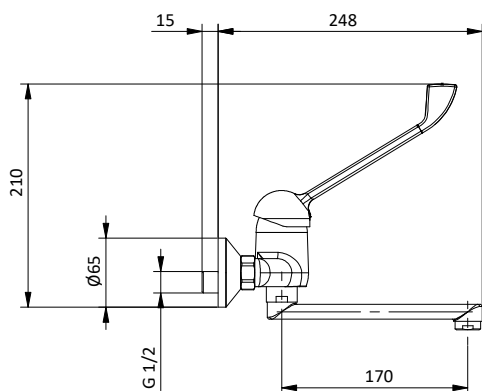

CUCINA KITCHEN

GAMMA COLLECTION

Miscelatore monocomando per lavello con leva clinica, leva frontale, installazione a parete, bocca girevole
L 170 mm.
Cartuccia Ø 40 mm

Wall mounted kitchen mixer with long front lever and swivelling spout
L 170 mm.
Cartridge Ø 40 mm

Art.	Cod.	Finitura Finishing	Prezzo € Price €	Cat. Cat.
K03LC	411511006	CROMO		F02

Ricambi / Spare parts

412960051

412960067

PRICE LIST