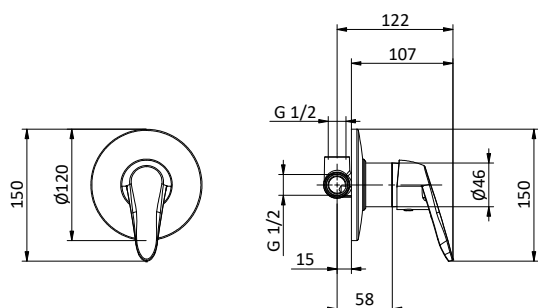

DOCCIA SHOWER

Miscelatore monocomando da incasso per doccia.
Cartuccia $\varnothing$ 40 mm
Built-in shower mixer.
Cartridge $\varnothing$ 40 mm

Art.	Cod.	Finitura Finishing	Prezzo € Price €	Cat. Cat.
D06	411500402	CROMO		F01

Ricambi / Spare parts

412960067