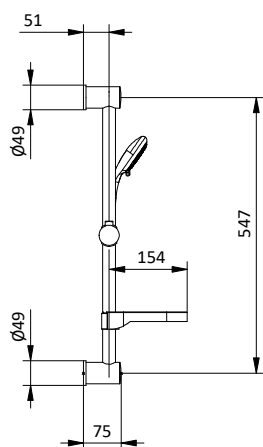

Saliscendi L 600 $\varnothing$ 25.
Flex PVC bianco L 150 cm anti torsione.
Doccia ABS 3 getti $\varnothing$ 85 anticalcare.

Sliding rail L 600 $\varnothing$ 25.
Flex PVC white L 150 cm anti twist.
ABS handshower 3 jets $\varnothing$ 85 with
anti-limestone system.

Art.	Cod.	Finitura Finishing	Prezzo € Price €	Cat. Cat.
DC101	4180300	CROMO		F03