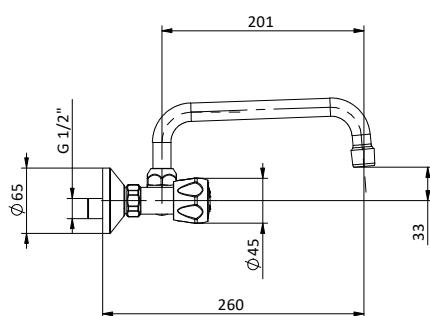

Sink group with hexagonal handles, wall installation and swivel U-shaped spout.

Art.	Cod.	Finitura Finishing	Prezzo € Price €	Cat. Cat.
K36	411891002	 CROMO		F02

Ricambi / Spare parts

 412964207

PRICE LIST