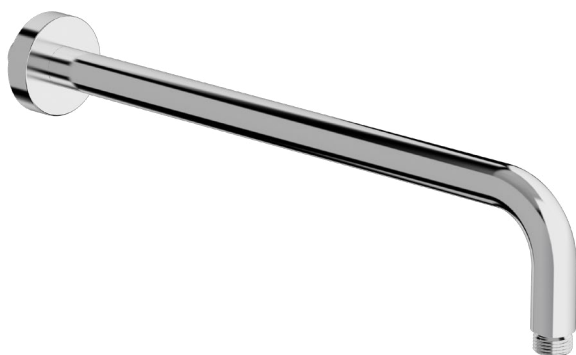

**BRACCIO DOCCIA
SHOWER ARM**

Braccio doccia tondo in **ottone**. L 400 - 1/2" M x 1/2" M

Brass round shower arm. L 400 - 1/2" M x 1/2" M

Art.	Cod.	Finitura Finishing	Prezzo € Price €	Cat. Cat.
DC401	4180326	CROMO		F03
DC401 B2	4180552	RAL 9004		F03