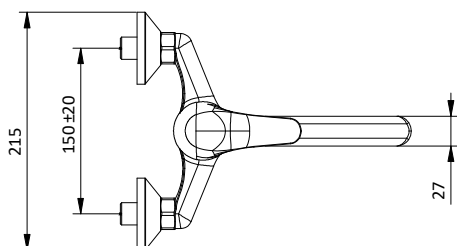

CUCINA KITCHEN

GAMMA COLLECTION

Miscelatore monocomando per lavello con leva frontale, installazione a parete e bocca girevole L 170 mm.

Cartuccia Ø 40 mm

Wall mounted kitchen mixer with front lever and swivelling spout L 170 mm.

Cartridge Ø 40 mm

Art.	Cod.	Finitura Finishing	Prezzo € Price €	Cat. Cat.
K03	411511001	CROMO		F02

Ricambi / Spare parts

412960051

412960067