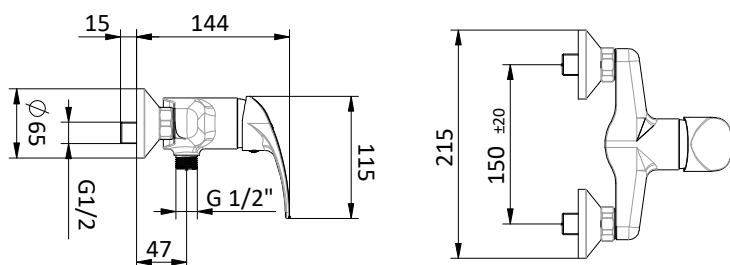

DOCCIA SHOWER

Miscelatore monocomando per doccia senza accessori.

Cartuccia Ø 40 mm

External shower mixer without shower set.

Cartridge Ø 40 mm