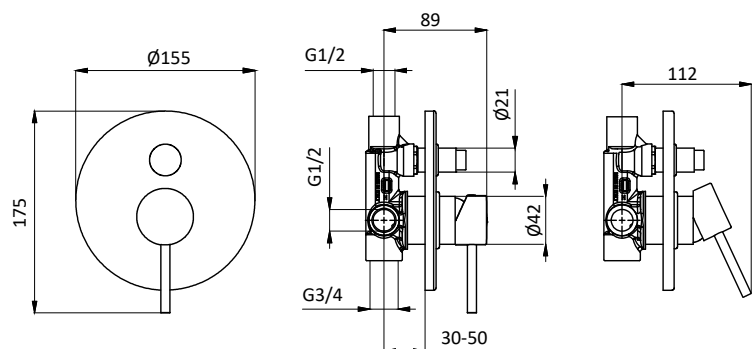

Art.	Cod.	Finitura Finishing	Prezzo € Price €	Cat. Cat.
FP05	411540401	CROMO		F01
FP05 B2	411540404	RAL 9004		F01

Solo corpo incasso

Built-in body only

Art.	Cod.	Finitura Finishing	Prezzo € Price €	Cat. Cat.
DC801	411010405	CROMO		F01

Ricambi / Spare parts

412960069