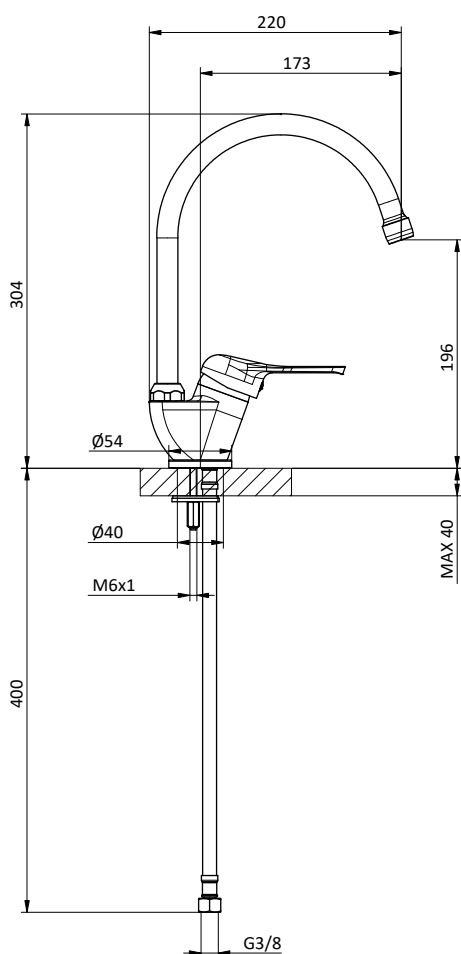

CUCINA KITCHEN

GAMMA COLLECTION

Miscelatore monocomando per lavello con canna girevole Ø 18 e leva laterale destra.
Cartuccia Ø 40 mm.

Kitchen mixer with swivelling spout and right side lever.

Cartridge Ø 40 mm

Art.	Cod.	Finitura Finishing	Prezzo € Price €	Cat. Cat.
K04	411510920	CROMO		F02

Ricambi / Spare parts

412964207

412960067

PRICE LIST