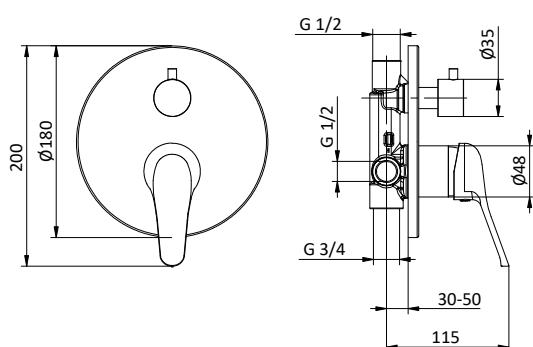

DOCCIA / VASCA SHOWER / BATHTUB

Miscelatore monocomando da incasso per doccia/
vasca con deviatore 2 uscite.
Cartuccia $\varnothing$ 40 mm

Built-in bath/shower mixer with 2 outlets diverter.
Cartridge $\varnothing$ 40 mm

Art.	Cod.	Finitura Finishing	Prezzo € Price €	Cat. Cat.
G05	411510401	CROMO		F01

Ricambi / Spare parts

DOCCIA SHOWER

Miscelatore monocomando da incasso per doccia.
Cartuccia $\varnothing$ 40 mm

Built-in shower mixer.
Cartridge $\varnothing$ 40 mm