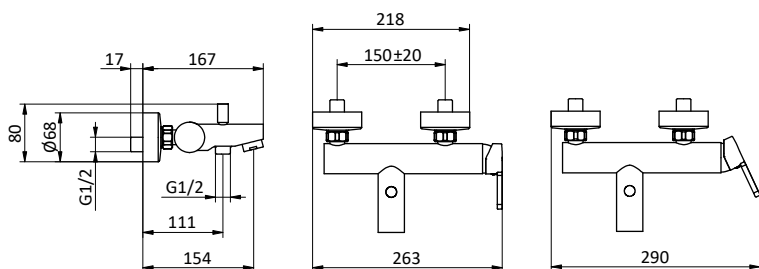

Colorazioni leva / Lever colors

Ricambi / Spare parts

VASCA BATHTUB