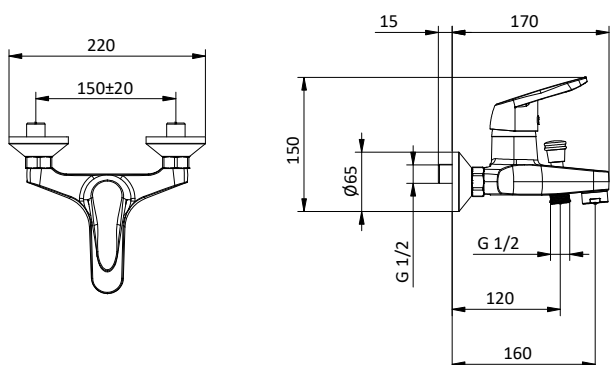

Con scarico da 1" 1/4
 With 1" 1/4 pop up waste

D02 411500801  CROMO F01

Senza scarico
 Without waste

D02SS 411500802  CROMO F01

Ricambi / Spare parts

 412960051

 412960067

VASCA BATHTUB