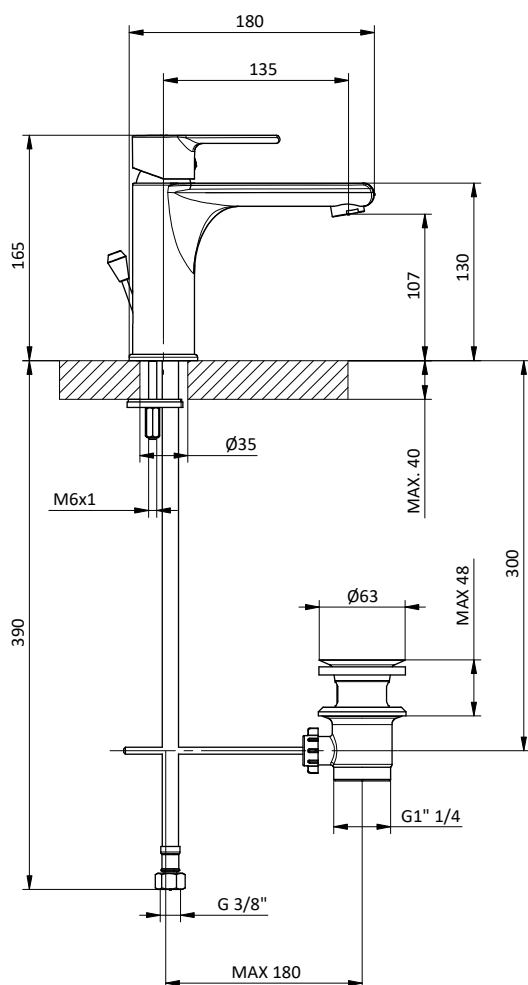

LAVABO WASHBASIN

Miscelatore monocomando medio per lavabo con bocca lunga.
Cartuccia Ø 35 mm
Medium wash basin mixer with long spout.
Cartridge Ø 35 mm

Art.	Cod.	Finitura Finishing	Prezzo € Price €	Cat. Cat.
Con scarico da 1" 1/4 With 1" 1/4 pop up waste				
TN14	411809701	CROMO		F01
Con scarico click clack da 1" 1/4 With 1" 1/4 click clack waste				
TN14 B2	411809710	RAL 9004		F01
Senza scarico Without waste				
TN14SS	411809702	CROMO		F01

Ricambi / Spare parts

- 412960051   412960070
- 412964211