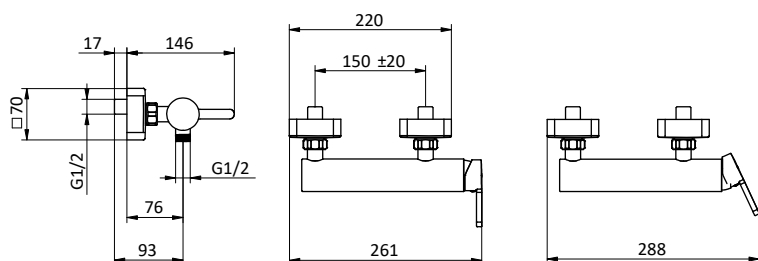

Ricambi / Spare parts

DOCCIA / VASCA SHOWER / BATHTUB

Miscelatore monocomando da incasso per doccia/ vasca con deviatore 2 uscite.
Cartuccia Ø 35 mm
Built-in bath/shower mixer with 2 outlets diverter.
Cartridge Ø 35 mm