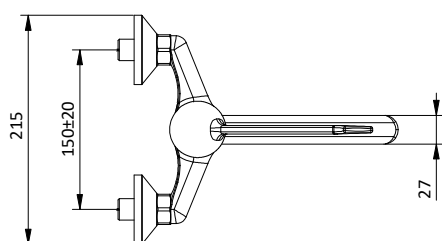

CUCINA KITCHEN

GAMMA COLLECTION

Miscelatore monocomando per lavello con leva clinica, leva frontale, installazione a parete, bocca girevole
L 170 mm.
Cartuccia Ø 40 mm

Wall mounted kitchen mixer with long front lever and swivelling spout
L 170 mm.
Cartridge Ø 40 mm

Art.	Cod.	Finitura Finishing	Prezzo € Price €	Cat. Cat.
K03LC	411511006	CROMO		F02

Ricambi / Spare parts

412960051

412960067

PRICE LIST