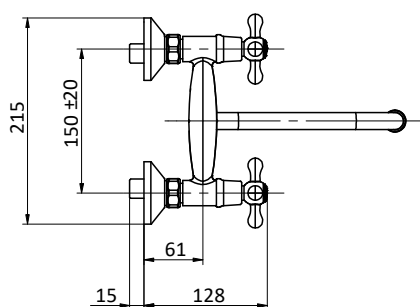

CUCINA KITCHEN

CROSS COLLECTION

Gruppo lavello con maniglie a croce, installazione a parete e bocca girevole inferiore a S L 200. Vitoni ceramici.

Sink group with cross handles, wall installation and swivel S-shaped spout L 200. Ceramic headwork.

Art.	Cod.	Finitura Finishing	Prezzo € Price €	Cat. Cat.
K33	411151001	CROMO		F02

Ricambi / Spare parts

412964207

412961001

PRICE LIST