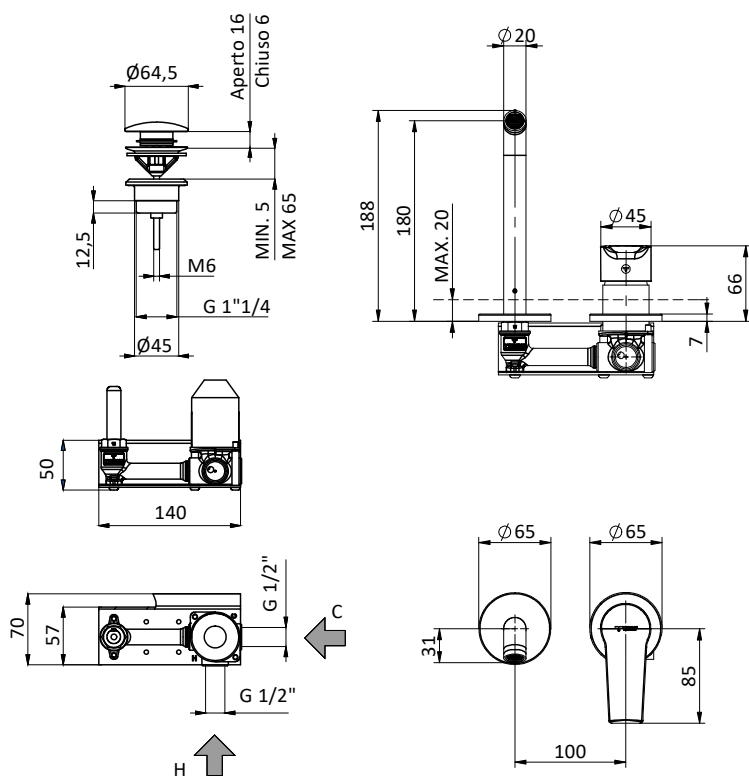

Ricambi / Spare parts

412960054

412960069