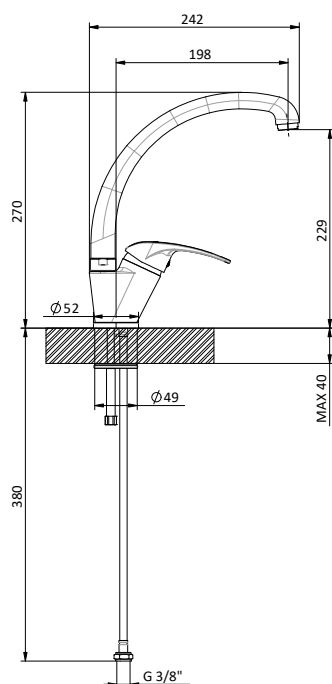

CUCINA KITCHEN

SHARK COLLECTION

Miscelatore monocomando per lavello con canna girevole e leva laterale destra.
Cartuccia $\varnothing$ 40 mm

Kitchen mixer with swivelling spout and right side lever.
Cartridge $\varnothing$ 40 mm

Art.	Cod.	Finitura Finishing	Prezzo € Price €	Cat. Cat.
K18	411850903	CROMO		F02

Ricambi / Spare parts

412960051

412960075

PRICE LIST