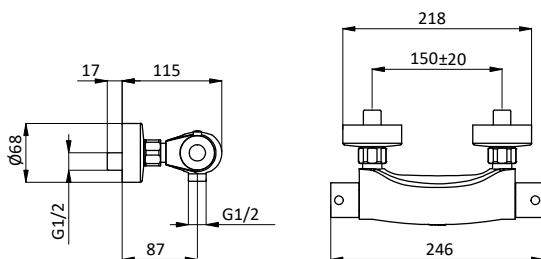

Art.	Cod.	Finitura Finishing	Prezzo € Price €	Cat. Cat.
T100	411010301	CROMO		F01

Ricambi / Spare parts