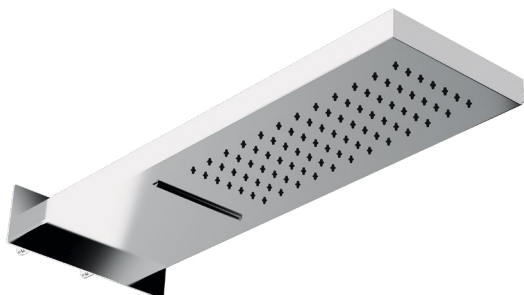

SOFFIONI HEADSHOWERS

Soffione anticalcare in **acciaio INOX** AISI 316 a parete con cascata e pioggia.
500x150 - 1/2" F - 9 L/MIN

Wall-mounted **Stainless steel** AISI 316 rainfall headshower with anti-limestone system.
500x150 - 1/2" F - 9 L/MIN

Art.	Cod.	Finitura Finishing	Prezzo € Price €	Cat. Cat.
DC311	4180531	CROMO		F03