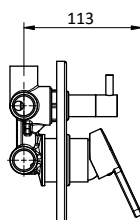

DOCCIA / VASCA SHOWER / BATHTUB

Miscelatore monocomando da incasso **chromato** per doccia/vasca con deviatore 3 uscite.

Cartuccia $\varnothing$ 35 mm

Built-in **chrome** bath/shower mixer with 3 outlets diverter.

Cartridge $\varnothing$ 35 mm