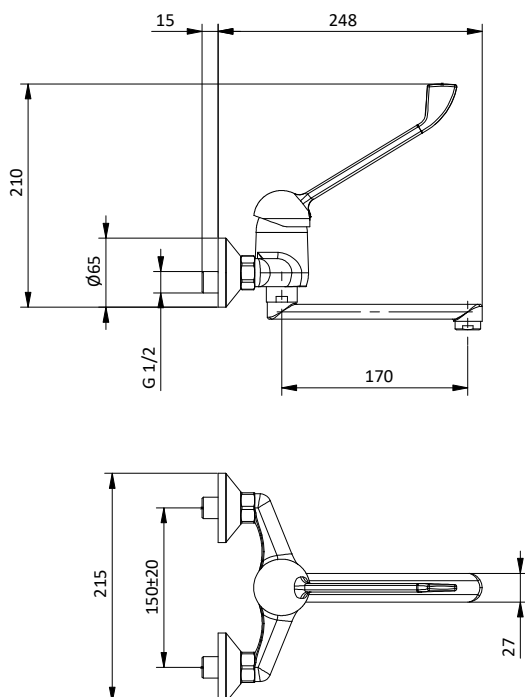

CUCINA KITCHEN

GAMMA COLLECTION

Miscelatore monocomando **cromato** per lavello con leva clinica, leva frontale, installazione a parete, bocca girevole L 170 mm.

Cartuccia Ø 40 mm

Wall mounted **chrome** kitchen mixer with long front lever and swivelling spout L 170 mm.

Cartridge Ø 40 mm

Art.	Cod.	Finitura Finishing	Prezzo € Price €
K03LC	411511006	CROMO	

Ricambi / Spare parts

412960051

412960067

PRICE LIST