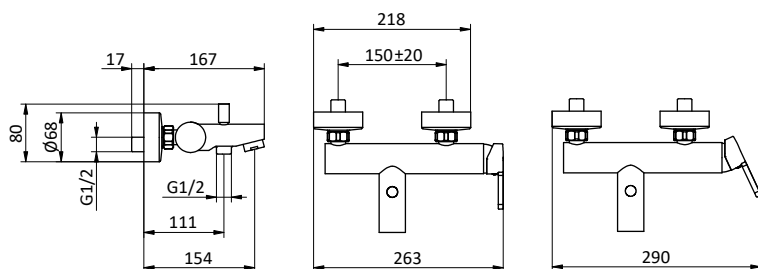

Colorazioni leva / Lever colors

Ricambi / Spare parts

VASCA BATHTUB