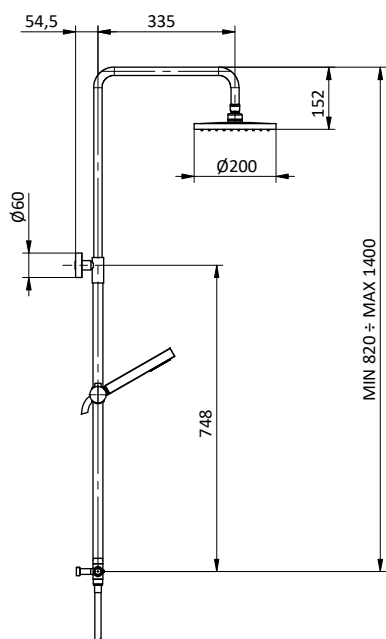

COLONNE DOCCIA SHOWER COLUMNS

MIRA COLLECTION

Colonna doccia in **ottone cromata** regolabile con deviatore.

Soffione **ABS** 200x200.

Flex **PVC** grigio L 150 cm anti torsione.

Doccia quadra **ABS** anticalcare.

Chrome brass shower column with diverter.

ABS showerhead 200x200.

Flex **PVC** grey L 150 cm anti twist.

ABS square handshower with anti-limestone system.

Art.	Cod.	Finitura Finishing	Prezzo € Price €
DC004	4180311	CROMO