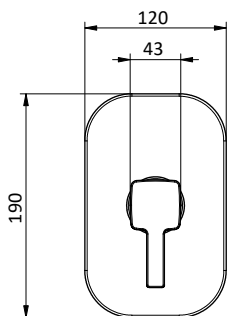

Ricambi / Spare parts

DOCCIA SHOWER