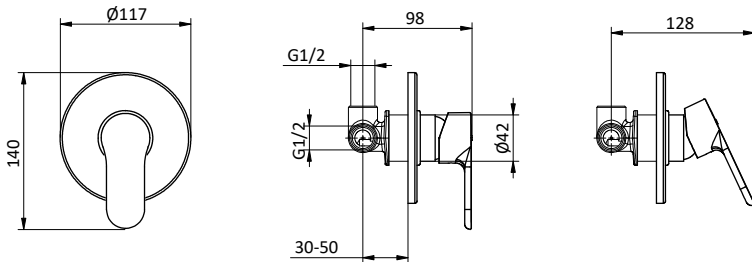

**DOCCIA
SHOWER**

Miscelatore monocomando **cromato** da
incasso per doccia.
Cartuccia $\varnothing$ 35 mm
Built-in **chrome** shower mixer.
Cartridge $\varnothing$ 35 mm

Art.	Cod.	Finitura Finishing	Prezzo € Price €
EN06	411650402	CROMO	

Ricambi / Spare parts

412960069