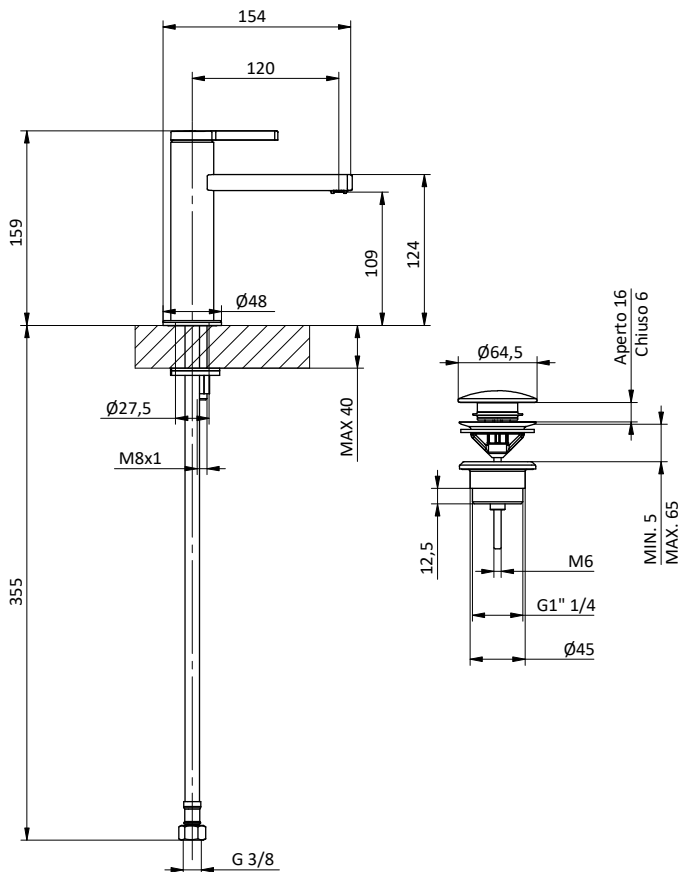

Ricambi / Spare parts

412960055

412960068