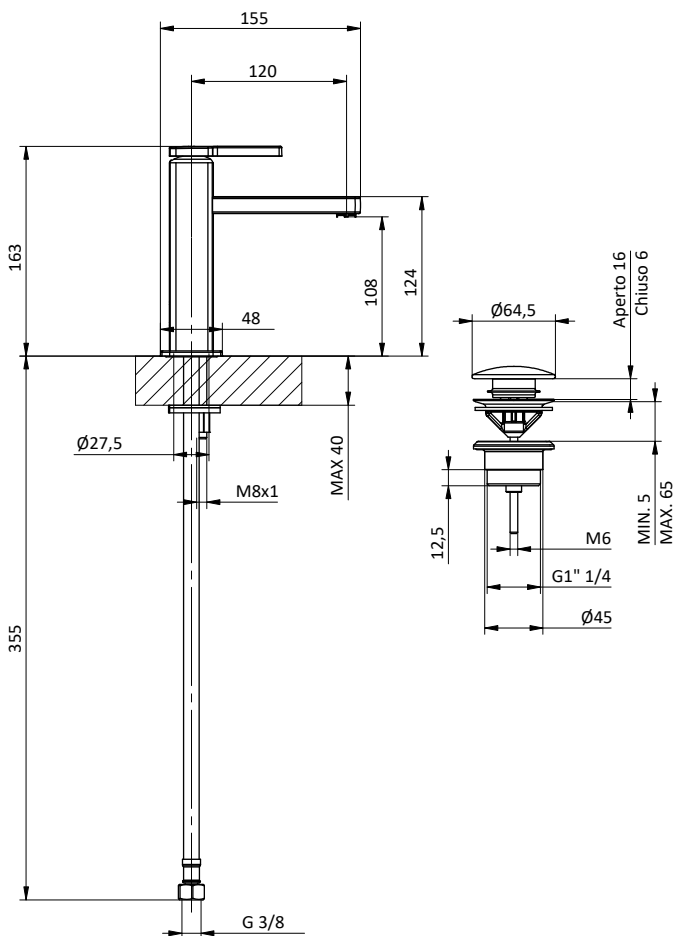

Ricambi / Spare parts

412960055

412960068