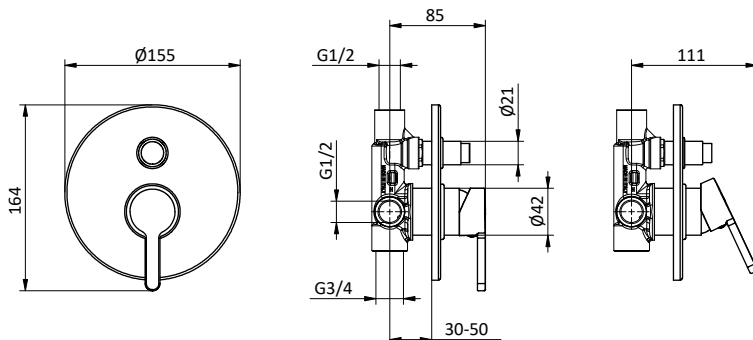

Colorazioni leva / Lever colors