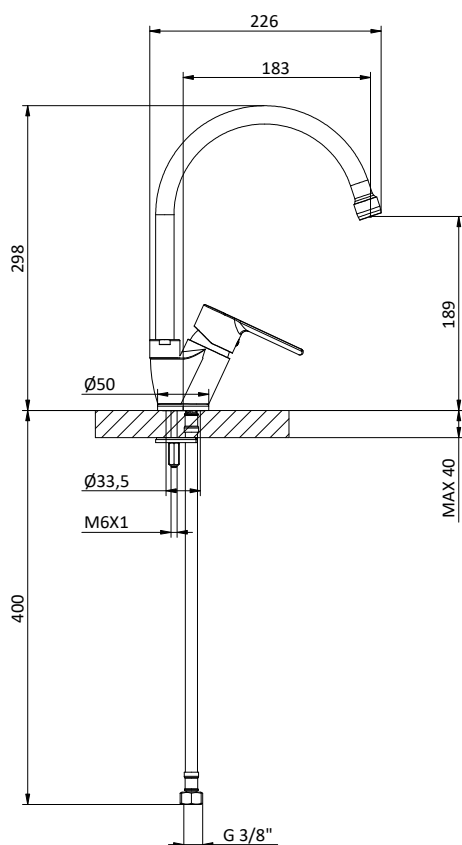

CUCINA KITCHEN

TEN COLLECTION

Miscelatore monocomando **cromato** per lavello con canna girevole Ø 18 e leva laterale destra.

Cartuccia Ø 35 mm.

Chrome kitchen mixer with swivelling spout and side lever.

Cartridge Ø 35 mm.

Art.	Cod.	Finitura Finishing	Prezzo € Price €
K07	411800906	CROMO	

Ricambi / Spare parts

412964207

412960069

PRICE LIST