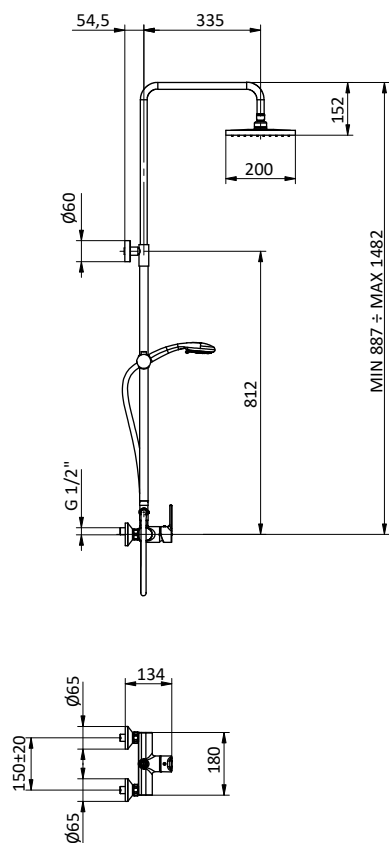

Doccia **ABS** 3 getti Ø 85 anticalcare.

Chrome brass shower column with external shower mixer.

ABS anti-limestone showerhead 200x200.
Flex **INOX** double interlock L 150 cm anti twist.

ABS handshower 3 jets Ø 85 with anti-limestone system.