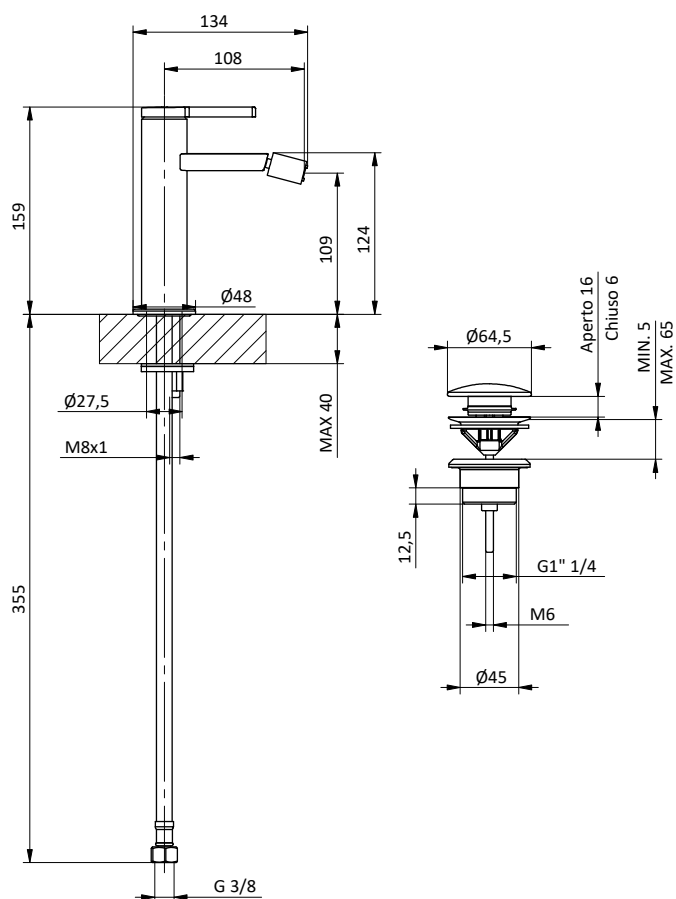

Ricambi / Spare parts

412960055

412960068