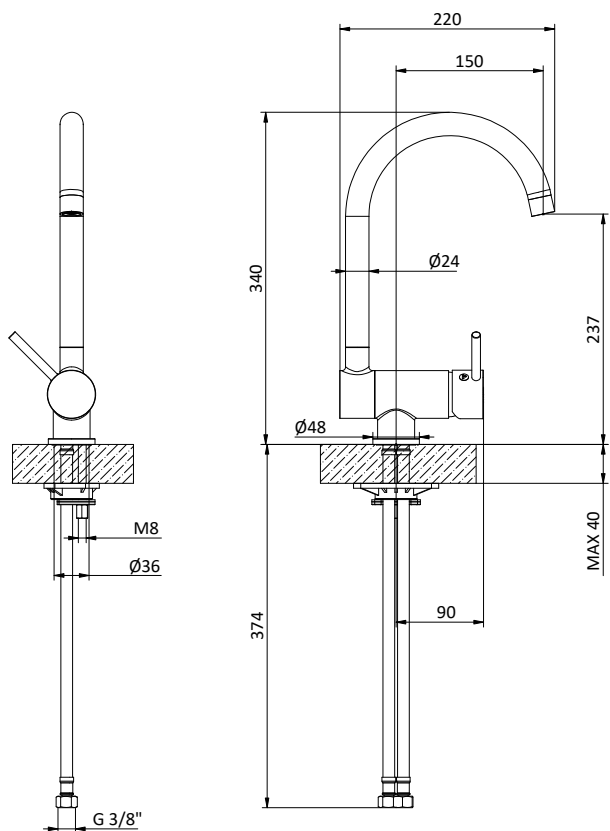

Chrome kitchen mixer with pull-down spout.
Cartridge Ø 40 mm

Art.	Cod.	Finitura Finishing	Prezzo € Price €
K12	411010902	 CROMO	

Ricambi / Spare parts

 412964206

 412960067

PRICE LIST

CUCINA KITCHEN

GAMMA COLLECTION