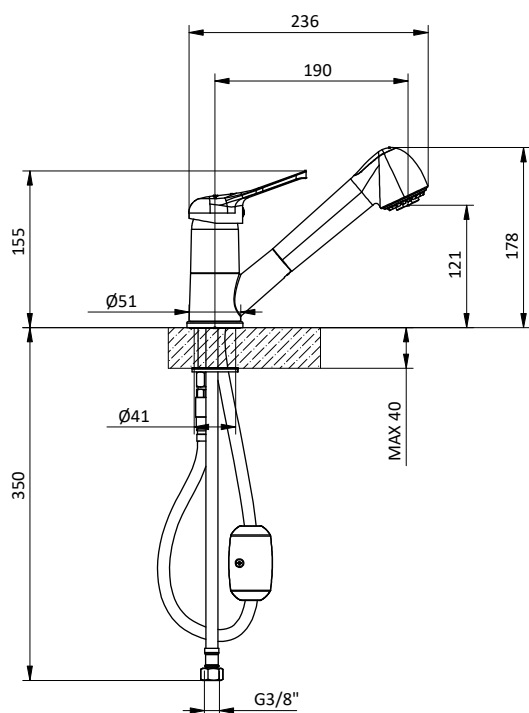

CUCINA KITCHEN

GAMMA COLLECTION

Miscelatore monocomando **cromato** per lavello con leva frontale e doccetta estraibile doppio getto.

Cartuccia Ø 40 mm

Chrome kitchen mixer with front lever, pull-out shower with 2 jets.

Cartridge Ø 40 mm

Art.	Cod.	Finitura Finishing	Prezzo € Price €
K27	411512201	CROMO	

Ricambi / Spare parts

412960051

412960067