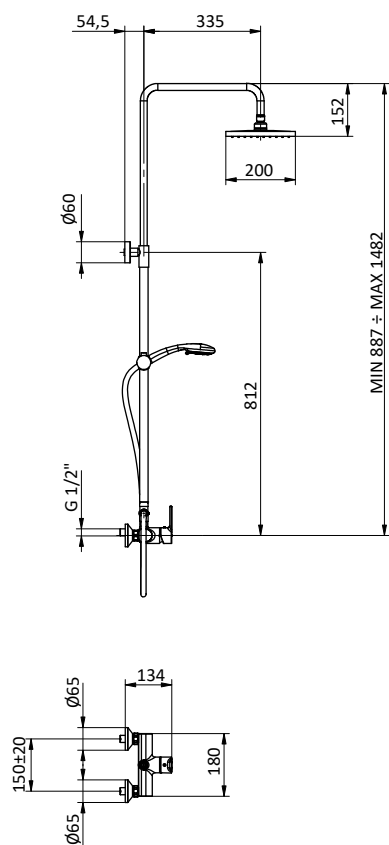

COLONNA DOCCIA
SHOWER COLUMN

Colonna doccia in **ottone cromata** regolabile con miscelatore doccia esterno.
Soffione anticalcare **ABS** 200x200.
Flex **INOX** doppia aggraffatura L 150 cm anti torsione.
Doccia **ABS** 3 getti Ø 85 anticalcare.

Chrome brass shower column with external shower mixer.

ABS anti-limestone showerhead 200x200.
Flex **Stainless Steel** double interlock L 150 cm anti twist.

ABS handshower 3 jets Ø 85 with anti-limestone system.

Art.	Cod.	Finitura Finishing	Prezzo € Price €
DC016	4180546	CROMO