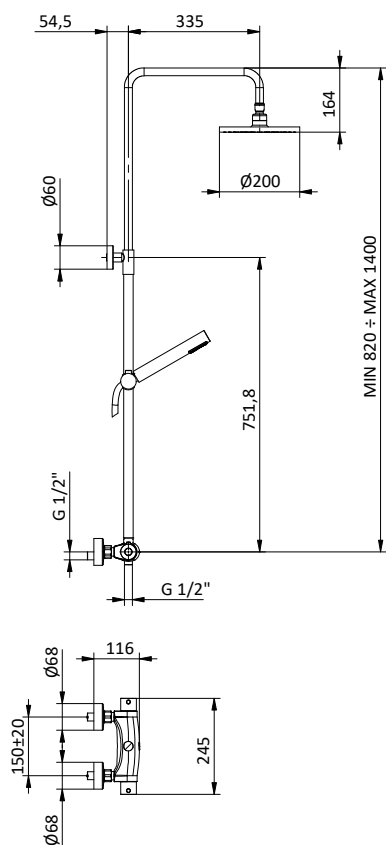

COLONNE DOCCIA SHOWER COLUMNS

ATENA COLLECTION

Colonna doccia in **ottone cromata** regolabile con termostatico esterno.
Soffione **ABS** Ø 200.
Flex **PVC** grigio L 150 cm anti torsione.
Doccia tonda **ABS** anticalcare.

Chrome brass shower column with thermostatic mixer.
ABS showerhead Ø 200.
Flex **PVC** grey L 150 cm anti twist.
ABS round handshower with anti-limestone system.

Art.	Cod.	Finitura Finishing	Prezzo € Price €
DC012	4180319	CROMO