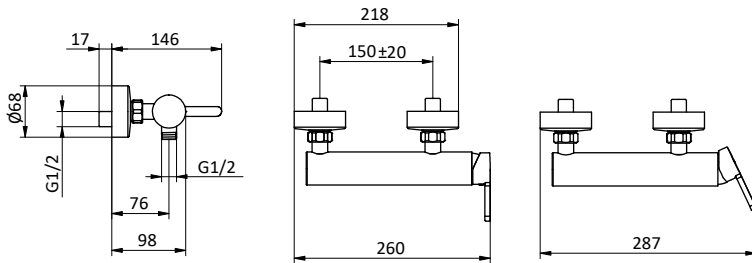

Ricambi / Spare parts