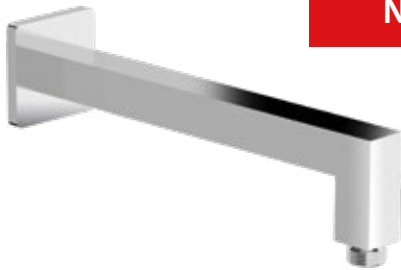

Braccio doccia **cromato** tondo in **ottone**.
L 300 - 1/2" M x 1/2" M
Chrome brass round shower arm
L 300 - 1/2" M x 1/2" M

Art.	Cod.	Finitura Finishing	Prezzo € Price €
DC403	4180616	CROMO	

NEW