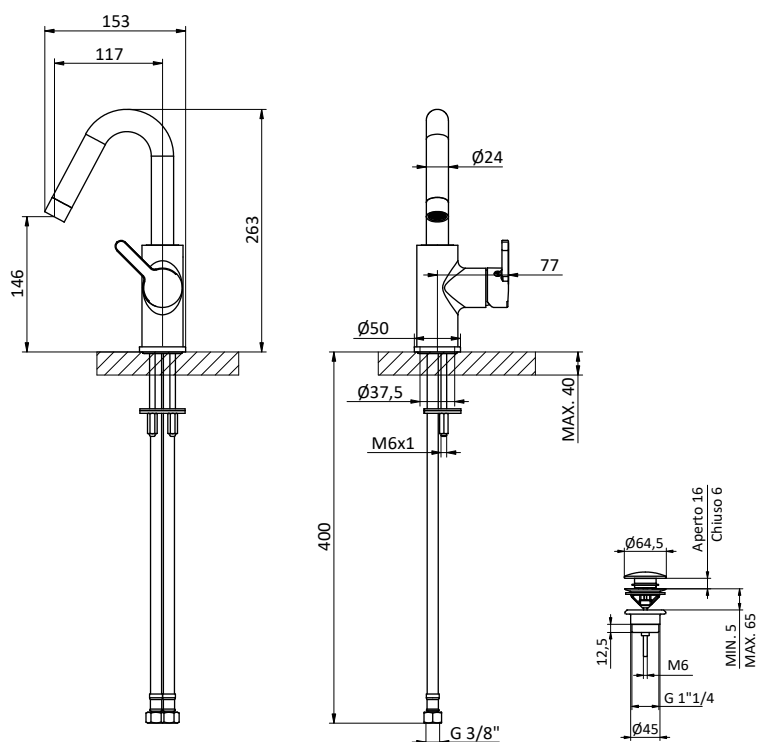

Ricambi / Spare parts

412964206

412960070