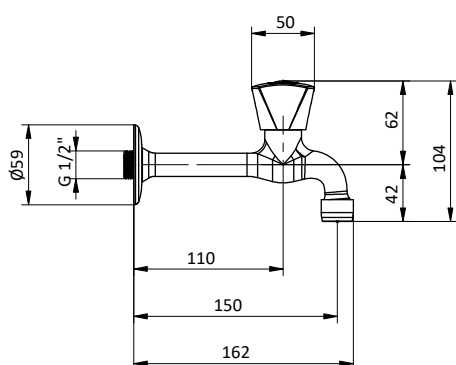

Chrome cold water TAP with column 3-point handle and J-shaped spout with rosette.

Art.	Cod.	Finitura Finishing	Prezzo € Price €
V04	411887004	CROMO	

Ricambi / Spare parts

412964207

ACQUA FREDDA COLD WATER