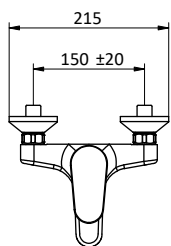

Ricambi / Spare parts

412960052

412960075