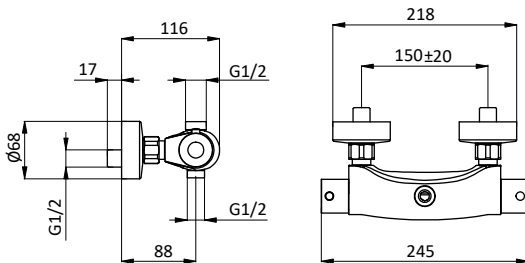

DOCCIA SHOWER

Miscelatore termostatico **cromato** per doccia con deviatore senza accessori.

Chrome thermostatic shower mixer with diverter without accessories.

Art.	Cod.	Finitura Finishing	Prezzo € Price €
T200	411010302	CROMO	

Ricambi / Spare parts

412960317