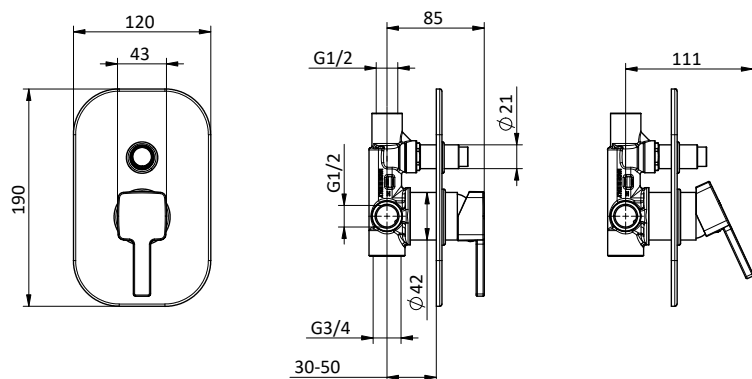

Colorazioni leva / Lever colors

Ricambi / Spare parts

DOCCIA / VASCA SHOWER / BATHTUB