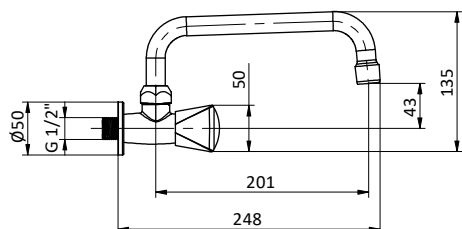

ACQUA FREDDA COLD WATER

Rubinetto acqua fredda **Cromato** con maniglia 3 punte e canna superiore a U con rosone.
Chrome cold water TAP with 3-point handle and U-shaped spout with rosette.

Art.	Cod.	Finitura Finishing	Prezzo € Price €
V01	411887001	CROMO	

Ricambi / Spare parts

412964207