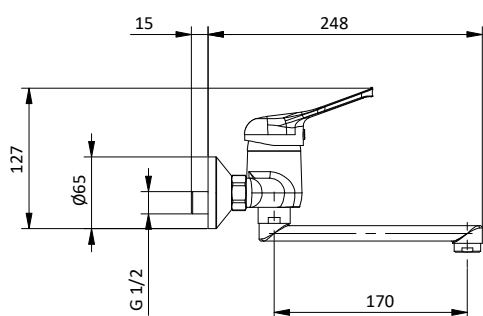

CUCINA KITCHEN

GAMMA COLLECTION

Miscelatore monocomando **cromato** per lavello con leva frontale, installazione a parete e bocca girevole L 170 mm. Cartuccia $\varnothing$ 40 mm

Wall mounted **chrome** kitchen mixer with front lever and swivelling spout L 170 mm. Cartridge $\varnothing$ 40 mm

Art.	Cod.	Finitura Finishing	Prezzo € Price €
K03	411511001	CROMO	

Ricambi / Spare parts

412960051

412960067