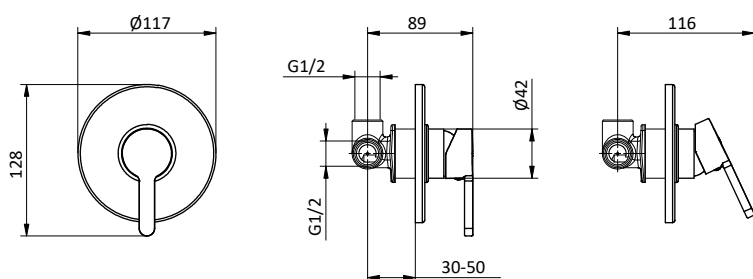

DOCCIA SHOWER