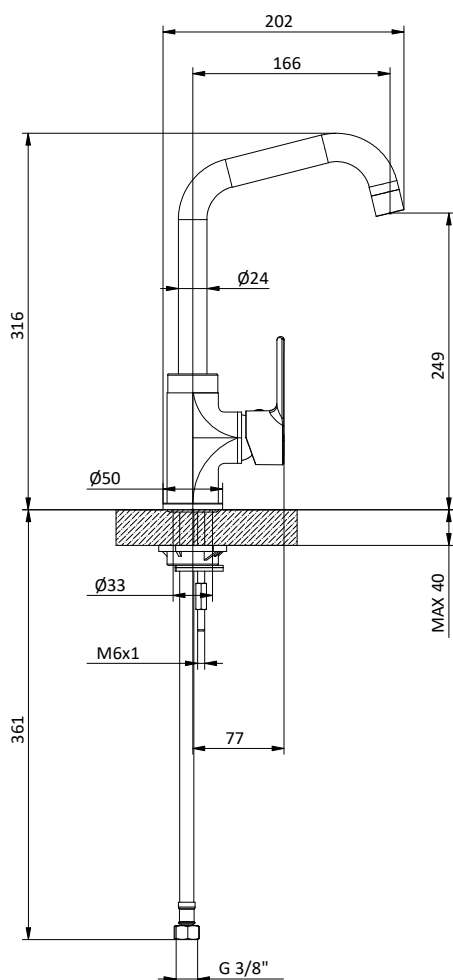

CUCINA KITCHEN

TEN COLLECTION

Miscelatore monocomando **cromato** per lavello con canna girevole Ø 24 e leva laterale destra.

Cartuccia Ø 35 mm

Chrome kitchen mixer with swivelling spout and right side lever.

Cartridge Ø 35 mm

Art.	Cod.	Finitura Finishing	Prezzo € Price €
K09	411800905	CROMO	

Ricambi / Spare parts

412964206

412960069

PRICE LIST