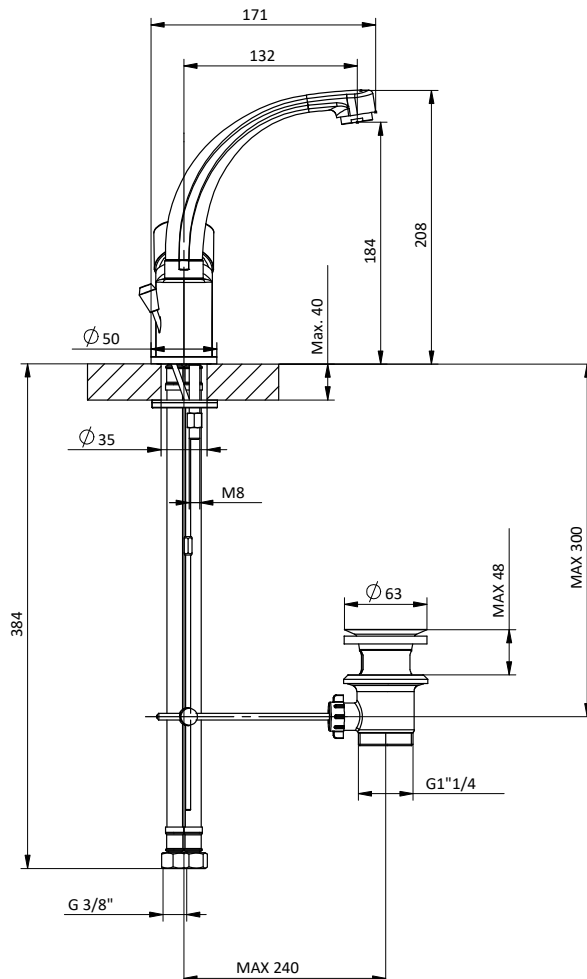

Con scarico da 1" 1/4

With 1" 1/4 pop up waste

Art.	Cod.	Finitura Finishing	Prezzo € Price €
EN13	411656701	 CROMO	

Senza scarico

Without waste

EN13SS	411656702	 CROMO	
---------------	-----------	---	--

Ricambi / Spare parts