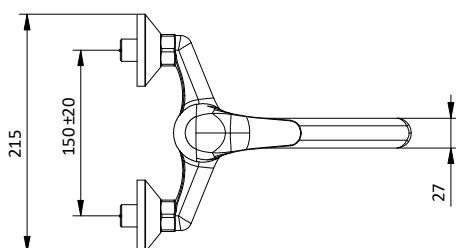

CUCINA KITCHEN

GAMMA COLLECTION

Miscelatore monocomando **cromato** per lavello con leva frontale, installazione a parete e bocca girevole L 170 mm. Cartuccia $\varnothing$ 40 mm

Wall mounted **chrome** kitchen mixer with front lever and swivelling spout L 170 mm. Cartridge $\varnothing$ 40 mm

Art.	Cod.	Finitura Finishing	Prezzo € Price €
K03	411511001	CROMO	

Ricambi / Spare parts

412960051

412960067