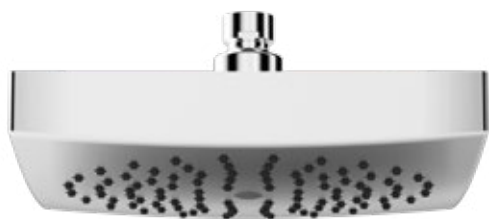

SOFFIONI HEADSHOWERS