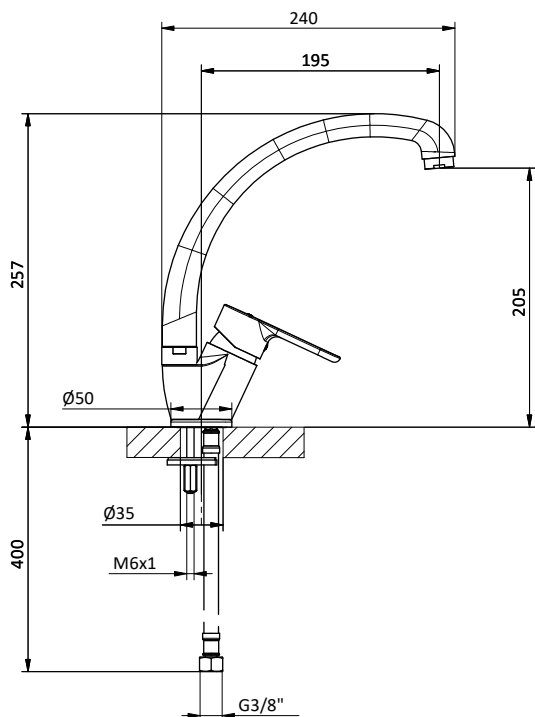

CUCINA KITCHEN

ELEVEN COLLECTION

Miscelatore monocomando **cromato** per lavello con canna girevole e leva laterale destra.

Cartuccia Ø 35 mm

Chrome kitchen mixer with swivelling spout and right side lever.

Cartridge Ø 35 mm

Art.	Cod.	Finitura Finishing	Prezzo € Price €
K31	411650904	CROMO	

Ricambi / Spare parts

412960051

412960069

PRICE LIST