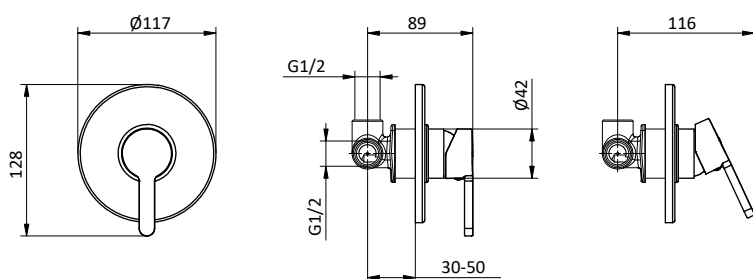

Colorazioni leva / Lever colors