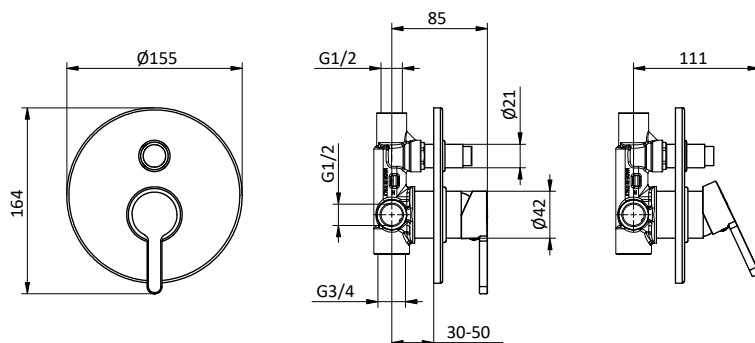

Colorazioni leva / Lever colors