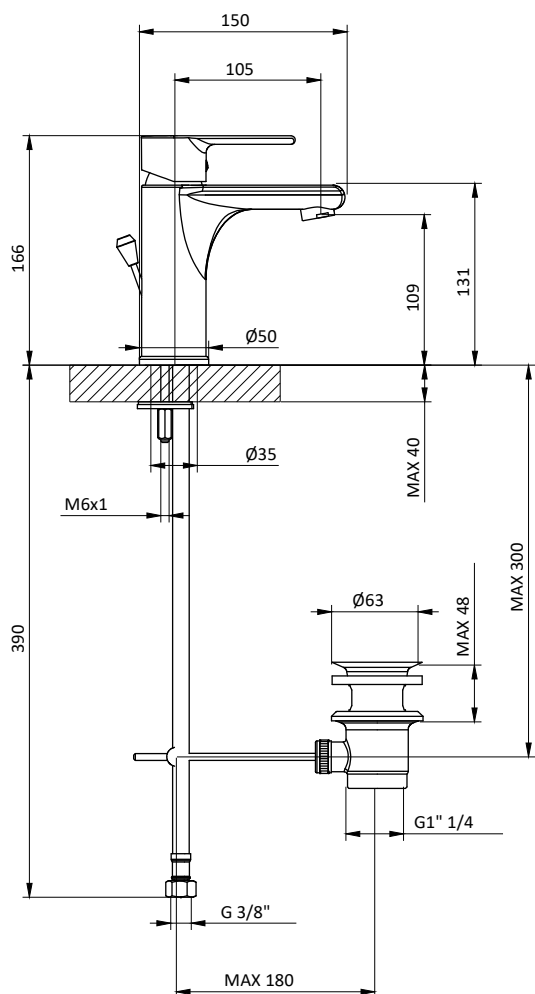

LAVABO
WASHBASIN

Miscelatore monocomando medio **cromato** per lavabo.
Cartuccia Ø 35 mm

Chrome medium wash basin mixer.
Cartridge Ø 35 mm

Con scarico da 1" 1/4
With 1" 1/4 pop up waste

Art.	Cod.	Finitura Finishing	Prezzo € Price €
TN08	411806802	CROMO	

Senza scarico
Without waste

TN08SS	411806801	CROMO	

Ricambi / Spare parts

412960051

412960070

PRICE LIST