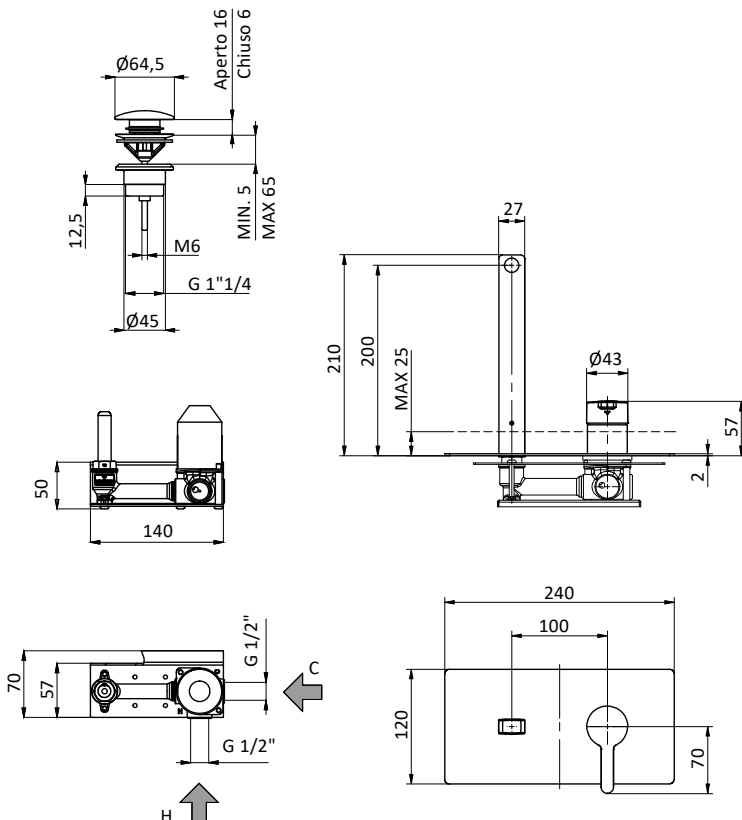

Ricambi / Spare parts

412960055

412960069