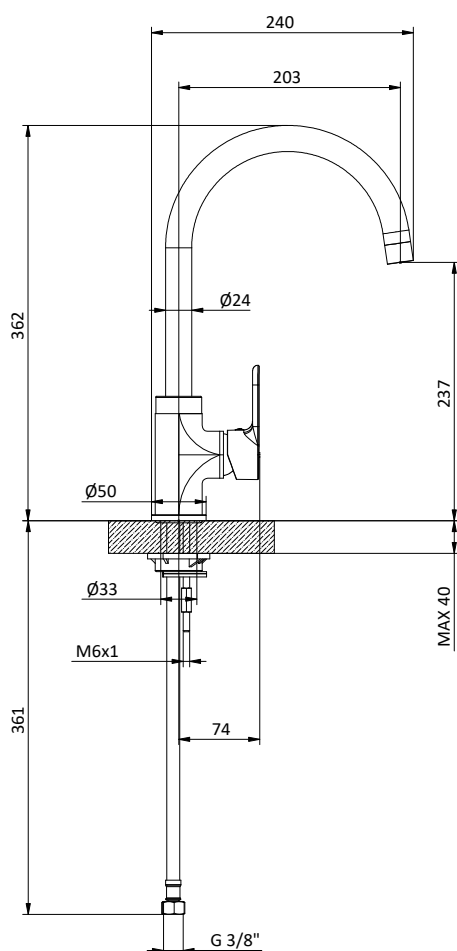

CUCINA KITCHEN

ELEVEN COLLECTION

Miscelatore monocomando **cromato** per lavello con canna girevole Ø 24 e leva laterale destra.

Cartuccia Ø 35 mm

Chrome kitchen mixer with swivelling spout and right side lever.

Cartridge Ø 35 mm

Art.	Cod.	Finitura Finishing	Prezzo € Price €
K10	411650901	CROMO	

Ricambi / Spare parts

412964206

412960069

PRICE LIST