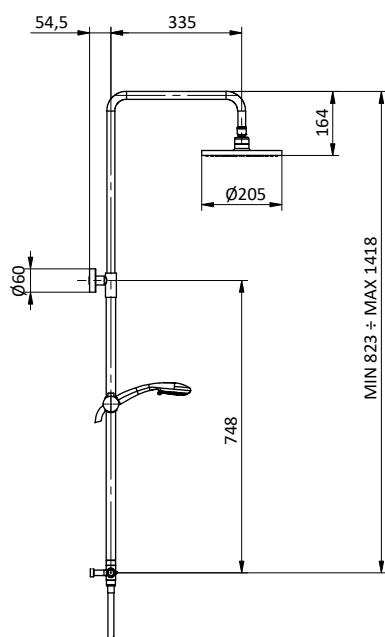

COLONNE DOCCIA SHOWER COLUMNS

ELEVEN COLLECTION

Colonna doccia in **ottone cromata** regolabile con deviatore.

Soffione anticalcare **ABS** Ø 200.

Flex **INOX** doppia aggraffatura L 150 cm anti torsione.

Doccia **ABS** 3 getti Ø 85 anticalcare.

Chrome brass shower column with shower mixer.

ABS showerhead Ø 200.

Flex **INOX** double interlock L 150 cm anti twist.

ABS handshower 3 jets Ø 85 with anti-limestone system.

Art.	Cod.	Finitura Finishing	Prezzo € Price €
DC015	4180543	CROMO	

PRICE LIST