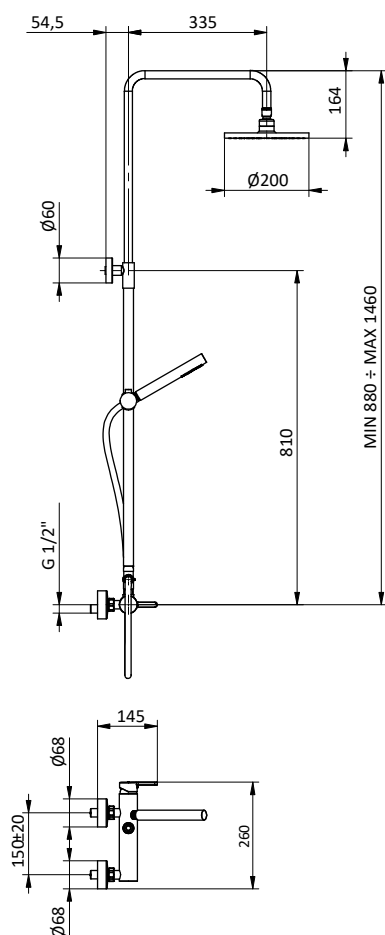

COLONNE DOCCIA SHOWER COLUMNS

ATENA COLLECTION

Colonna doccia in **ottone cromata** regolabile con miscelatore esterno.
Soffione **ABS** Ø 200.
Flex **PVC** grigio L 150 cm anti torsione.
Doccia tonda **ABS** anticalcare.

Chrome brass shower column with shower mixer.
ABS showerhead Ø 200.
Flex **PVC** grey L 150 cm anti twist.
ABS round handshower with anti-limestone system.

Art.	Cod.	Finitura Finishing	Prezzo € Price €
DC011	4180318	CROMO