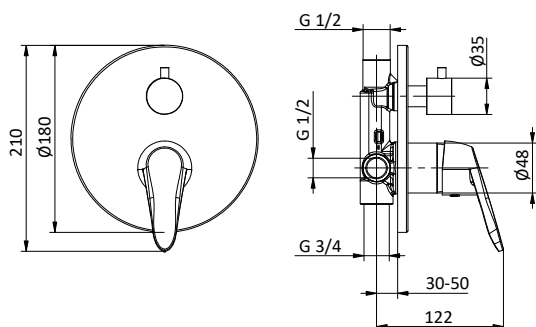

Ricambi / Spare parts

DOCCIA / VASCA SHOWER / BATHTUB