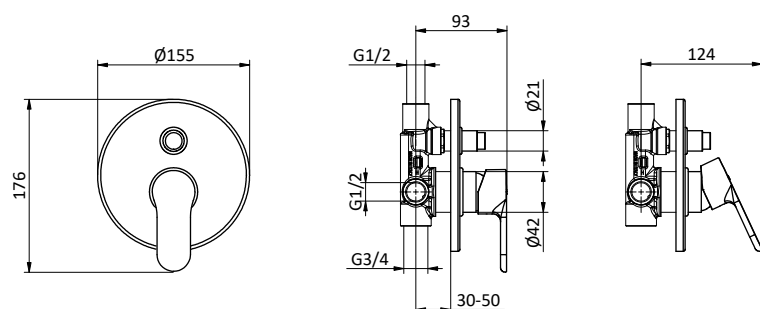

Ricambi / Spare parts

DOCCIA / VASCA SHOWER / BATHTUB