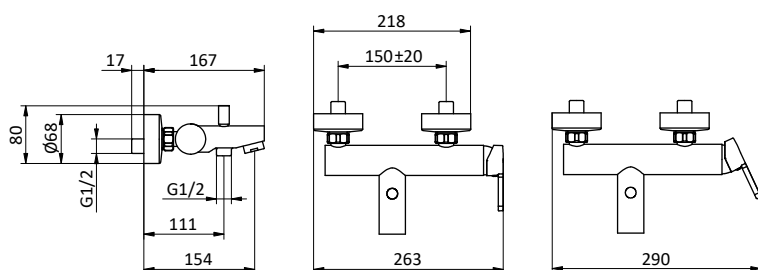

SKY T30 COLLECTION

VASCA BATHTUB