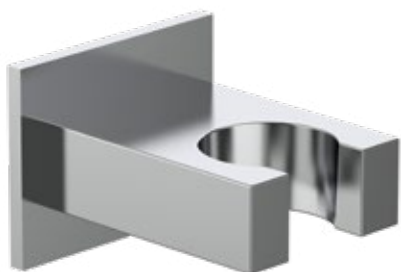

SUPPORTI SUPPORTS

Supporto **cromato** quadro fisso in **ottone**.
Chrome brass square shower support.

Art.	Cod.	Finitura Finishing	Prezzo € Price €
DC605	4180341	CROMO