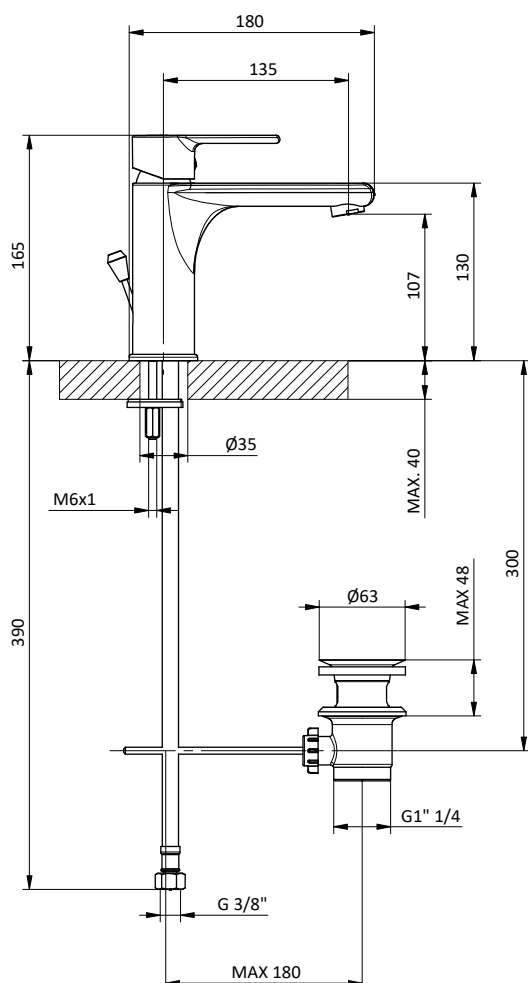

LAVABO
WASHBASIN

Miscelatore monocomando medio **cromato** per lavabo con bocca lunga.
Cartuccia Ø 35 mm

Chrome medium wash basin mixer with long spout.
Cartridge Ø 35 mm

Con scarico da 1" 1/4
With 1" 1/4 pop up waste

Art.	Cod.	Finitura Finishing	Prezzo € Price €
TN14	411809701	CROMO	

Senza scarico
Without waste

TN14SS	411809702	CROMO	

NEW

Miscelatore monocomando medio **nero** per lavabo con bocca lunga.
Cartuccia Ø 35 mm

Black medium wash basin mixer with long spout.
Cartridge Ø 35 mm

Con scarico click clack da 1" 1/4
With 1" 1/4 click clack waste

Art.	Cod.	Finitura Finishing	Prezzo € Price €
TN14 B2	411809710	RAL 9004	

Ricambi / Spare parts

412960051		412960070
412964211