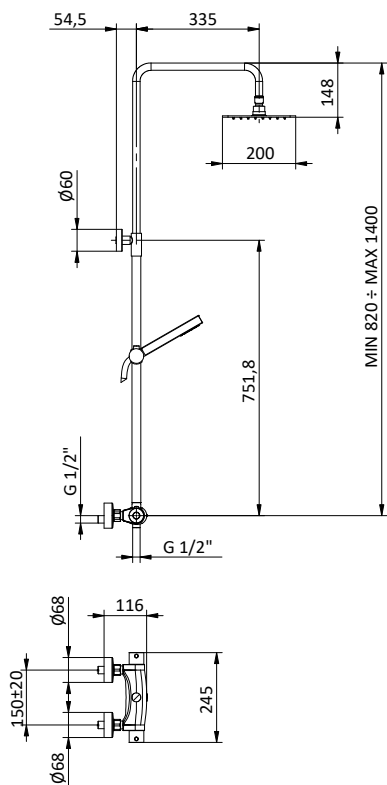

COLONNE DOCCIA SHOWER COLUMNS

VOLARE COLLECTION

Colonna doccia in **ottone cromata** regolabile con termostatico esterno.
Soffione **acciaio** 200x200.
Flex **PVC** cromato L 150 cm anti torsione.
Doccia quadra **ottone** anticalcare.

Chrome brass shower column with thermostatic mixer.
Steel showerhead 200x200.
Flex **PVC** chrome L 150 cm anti twist.
Brass square handshower with anti-limestone system.

Art.	Cod.	Finitura Finishing	Prezzo € Price €
DC003	4180310	CROMO