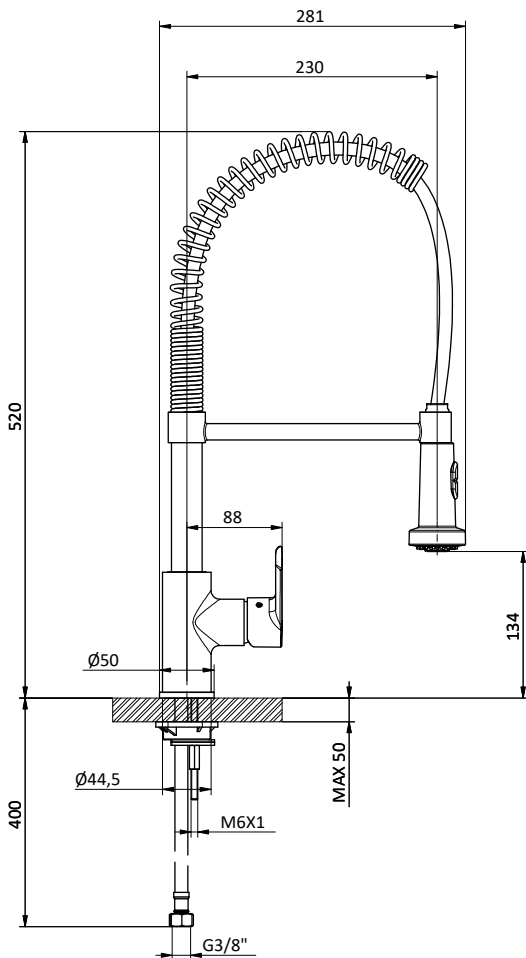

Ricambi / Spare parts

412960051

412960070

PRICE LIST