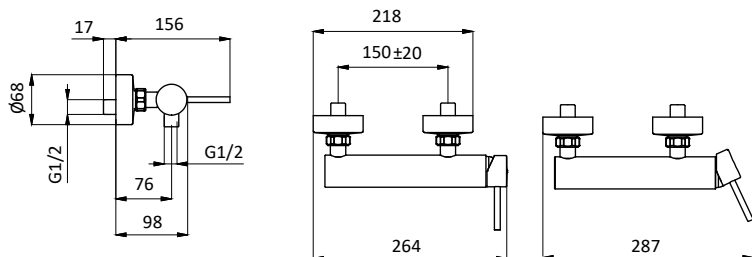

DOCCIA SHOWER

NEW

Miscelatore monocomando **cromato** per doccia senza accessori. Cartuccia Ø 35 mm
Chrome external shower mixer without shower set.
Cartridge Ø 35 mm

Art.	Cod.	Finitura Finishing	Prezzo € Price €
FP04	411540301	CROMO	

Miscelatore monocomando **nero** per doccia senza accessori. Cartuccia Ø 35 mm
Black external shower mixer without shower set.
Cartridge Ø 35 mm

Art.	Cod.	Finitura Finishing	Prezzo € Price €
FP04 B2	411540303	RAL 9004	

Ricambi / Spare parts

412960069