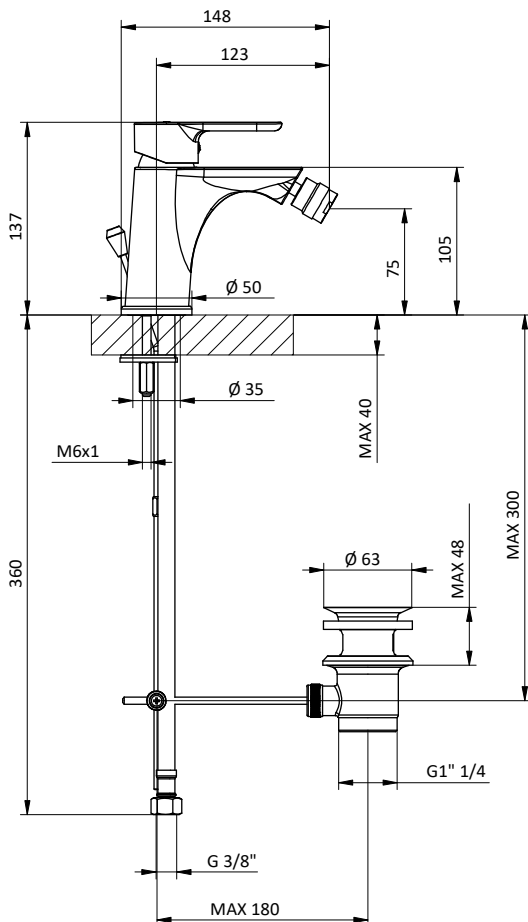

Con scarico da 1" 1/4

With 1" 1/4 pop up waste

Art.	Cod.	Finitura Finishing	Prezzo € Price €
EN02	411650801	 CROMO	

Senza scarico

Without waste

EN02SS	411650802	 CROMO	
--------	-----------	---	--

Ricambi / Spare parts