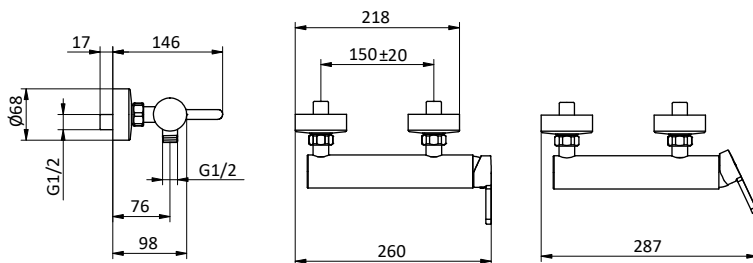

Colorazioni leva / Lever colors

Ricambi / Spare parts

DOCCIA / VASCA SHOWER / BATHTUB

Miscelatore monocomando da incasso **cromato** per doccia/vasca con deviatore 2 uscite.
Cartuccia $\varnothing$ 35 mm

Built-in **chrome** bath/shower mixer with 2 outlets diverter.
Cartridge $\varnothing$ 35 mm