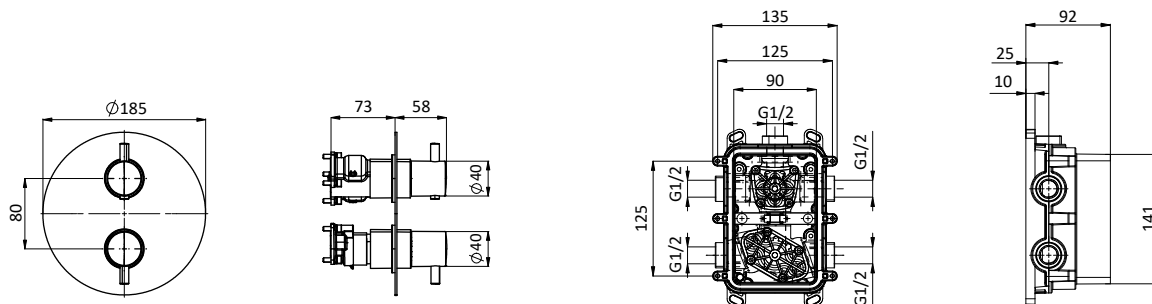

Ricambi / Spare parts

DOCCIA / VASCA SHOWER / BATHTUB