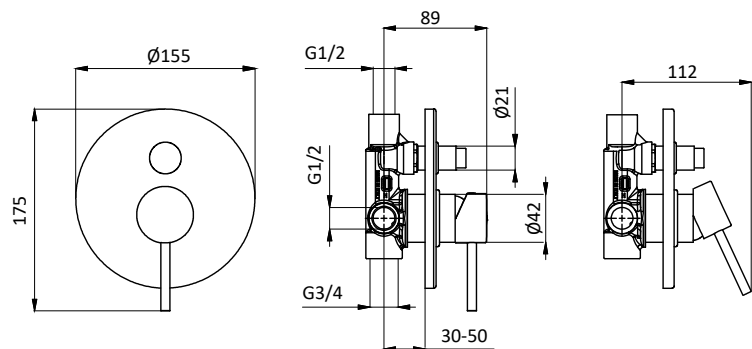

DOCCIA / VASCA SHOWER / BATHTUB

NEW

Miscelatore monocomando da incasso **cromato** per doccia/vasca con deviatore 2 uscite. Cartuccia Ø 35 mm
Built-in **chrome** bath/shower mixer with 2 outlets diverter. Cartridge Ø 35 mm

Art.	Cod.	Finitura Finishing	Prezzo € Price €
FP05	411540401	CROMO	

Miscelatore monocomando da incasso **nero** per doccia/vasca con deviatore 2 uscite. Cartuccia Ø 35 mm
Built-in **black** bath/shower mixer with 2 outlets diverter. Cartridge Ø 35 mm

Art.	Cod.	Finitura Finishing	Prezzo € Price €
FP05 B2	411540404	RAL 9004	

Ricambi / Spare parts

412960069