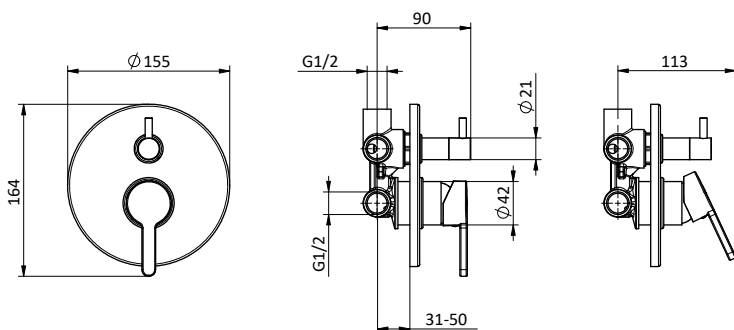

DOCCIA / VASCA SHOWER / BATHTUB

Miscelatore monocomando da incasso **Cromato** per doccia/vasca con deviatore 3 uscite.

Cartuccia $\varnothing$ 35 mm

Chrome concealed bath/shower mixer with 3 outlets diverter.

Cartridge $\varnothing$ 35 mm

Art.	Cod.	Finitura Finishing	Prezzo € Price €
F15	411490428	CROMO	

Colorazioni leva / Lever colors

RAL 9003 RAL 9004 RAL 5026 RAL 7036 RAL 5021

Ricambi / Spare parts

DOCCIA / VASCA SHOWER / BATHTUB

Miscelatore termostatico da incasso **Cromato** per doccia/vasca con deviatore 3 uscite.

Chrome concealed thermostatic bath/shower mixer with 3 outlets diverter.