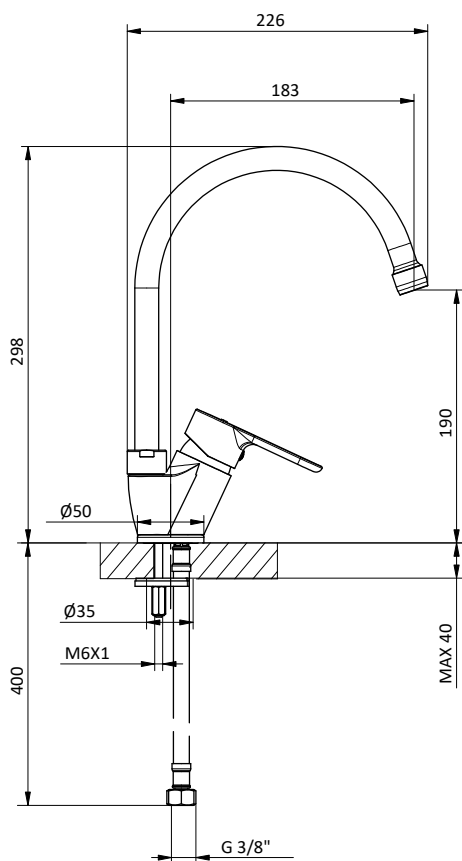

CUCINA KITCHEN

ELEVEN COLLECTION

Miscelatore monocomando **cromato** per lavello con canna girevole Ø 18 e leva laterale destra.

Cartuccia Ø 35 mm

Chrome kitchen mixer with swivelling spout and right side lever.

Cartridge Ø 35 mm

Art.	Cod.	Finitura Finishing	Prezzo € Price €
K30	411650903	CROMO	

Ricambi / Spare parts

412964207

412960069