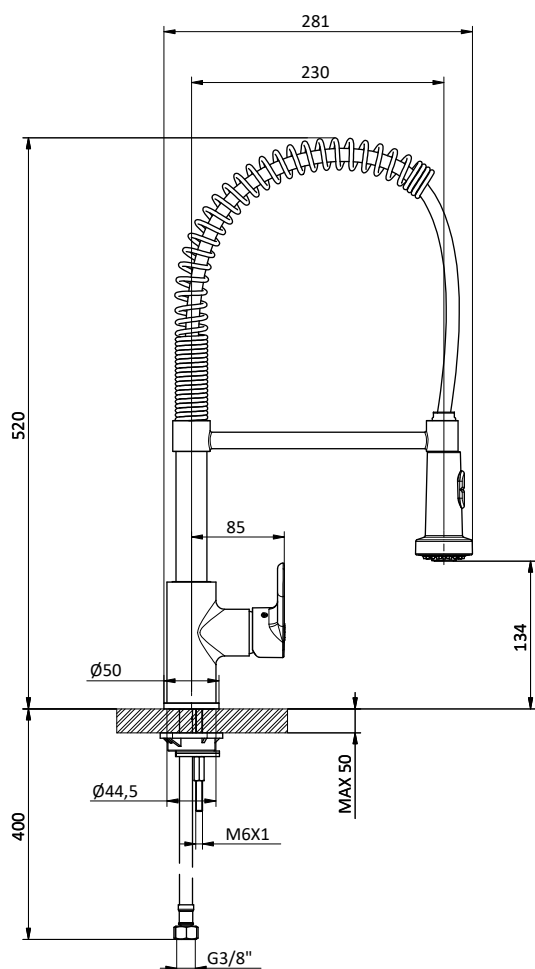

Ricambi / Spare parts

412960051

412960070