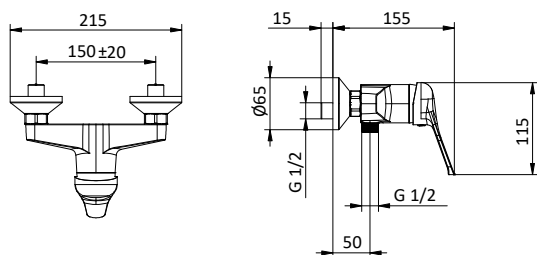

Ricambi / Spare parts

DOCCIA SHOWER