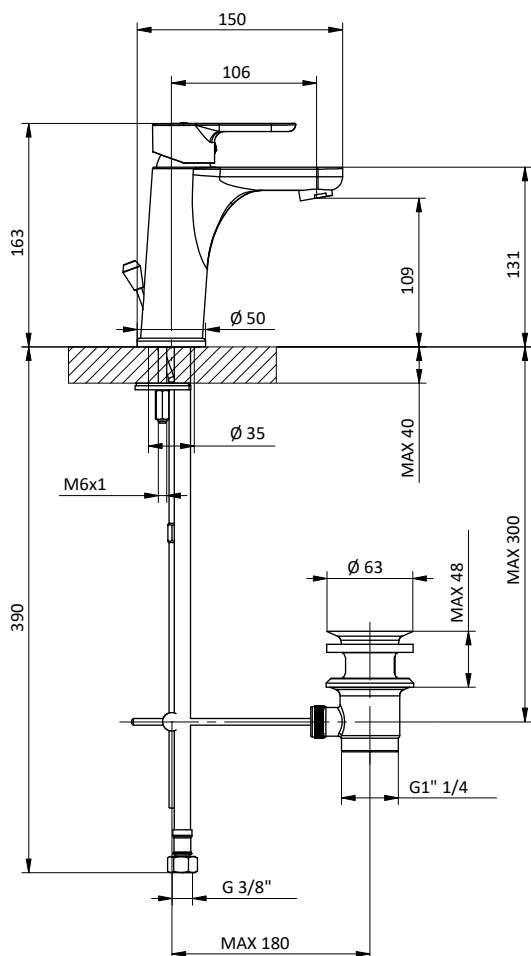

Ricambi / Spare parts

412960051

412960070

PRICE LIST