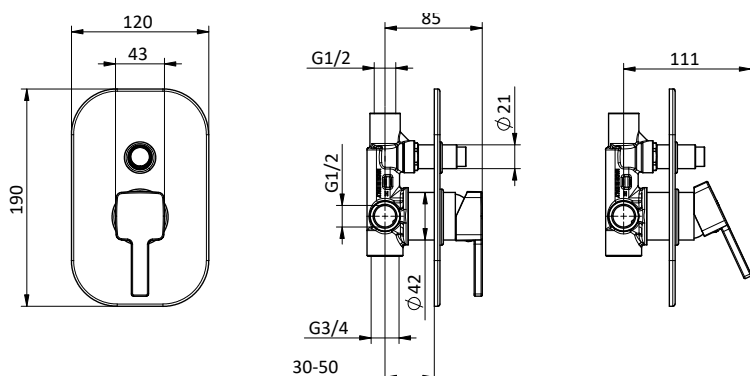

Art.	Cod.	Finitura Finishing	Prezzo € Price €
Q15	411490404	CROMO	

Colorazioni leva / Lever colors

Ricambi / Spare parts