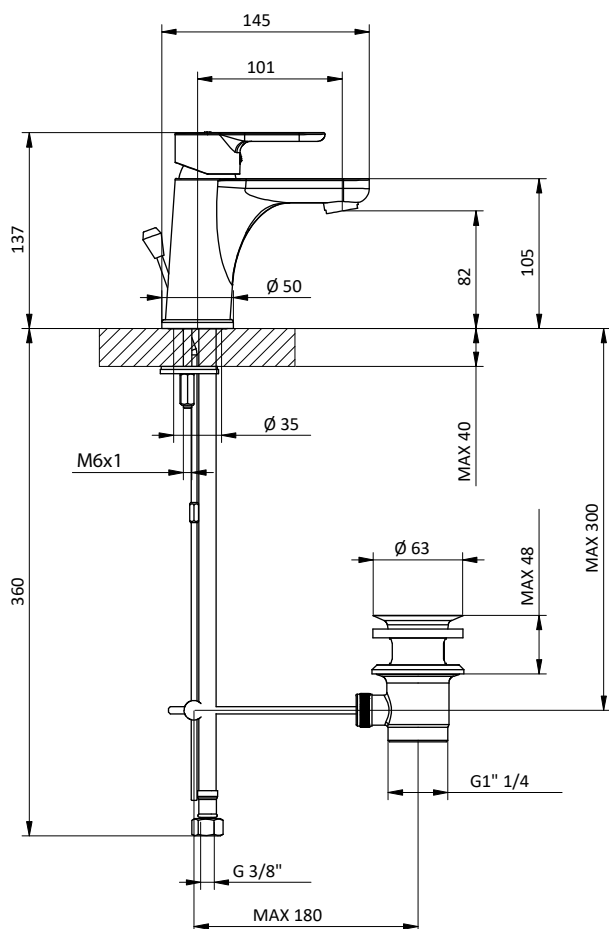

Ricambi / Spare parts

412960051

412960084