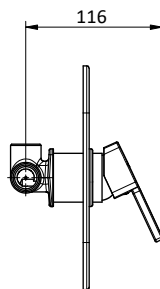

Ricambi / Spare parts

DOCCIA SHOWER