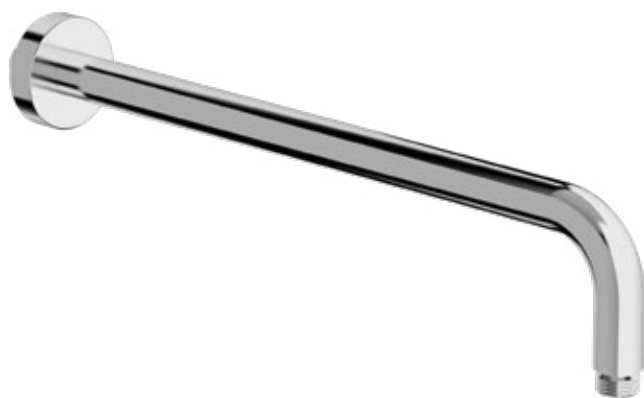

**BRACCIO DOCCIA
SHOWER ARM**

Braccio doccia **cromato** tondo in **ottone**.
L 400 - 1/2" M x 1/2" M
Chrome brass round shower arm.
L 400 - 1/2" M x 1/2" M

Art.	Cod.	Finitura Finishing	Prezzo € Price €
DC401	4180326	CROMO