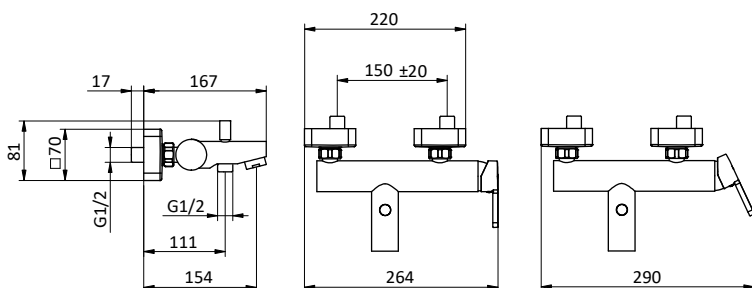

VASCA BATHTUB