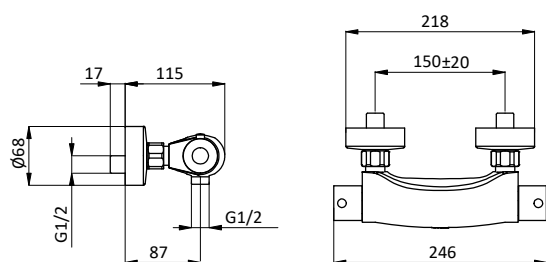

Colorazioni leva / Lever colors

Ricambi / Spare parts

DOCCIA SHOWER