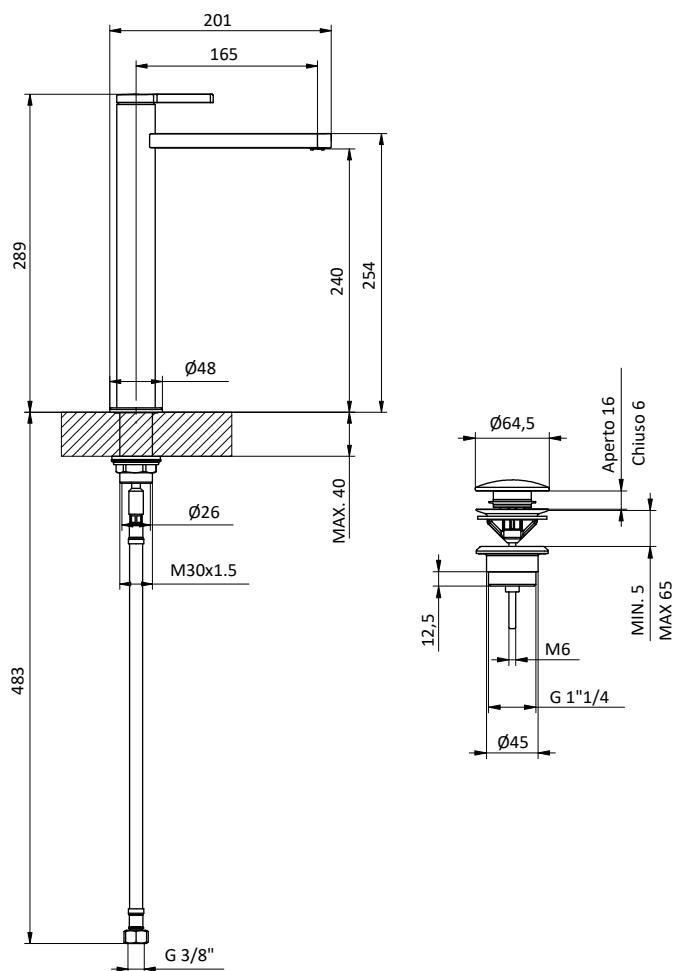

Ricambi / Spare parts

412960055

412960068