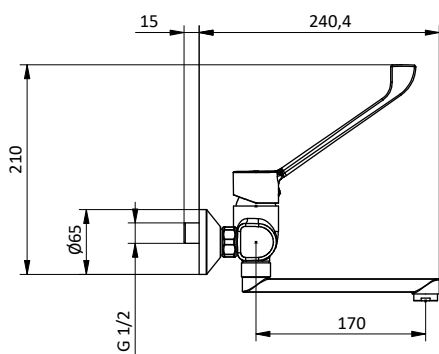

CUCINA KITCHEN

ELEVEN COLLECTION

Miscelatore monocomando **cromato** per lavello con leva clinica, leva frontale, installazione a parete e bocca girevole L 170 mm.

Cartuccia Ø 35 mm

Wall mounted **chrome** kitchen mixer with long front lever and swivelling spout L 170 mm.

Cartridge Ø 35 mm

Art.	Cod.	Finitura Finishing	Prezzo € Price €
K15LC	411801002	CROMO	

Ricambi / Spare parts

412960051

412960069