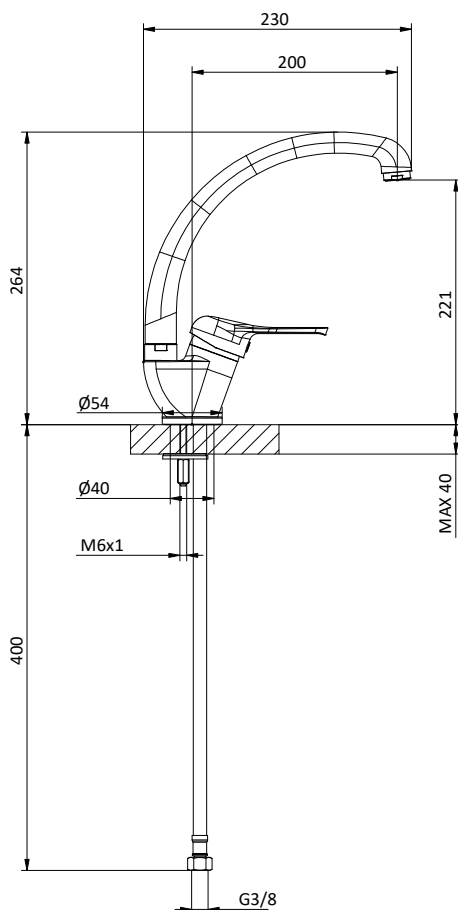

Spout L 235 mm.

Cartridge Ø 40 mm

Art.	Cod.	Finitura Finishing	Prezzo € Price €
K01LC	411510919	 CROMO	

Ricambi / Spare parts

 412960051

 412960067

PRICE LIST

CUCINA KITCHEN