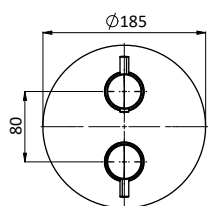

Art.	Cod.	Finitura Finishing	Prezzo € Price €
F16	411016001	CROMO