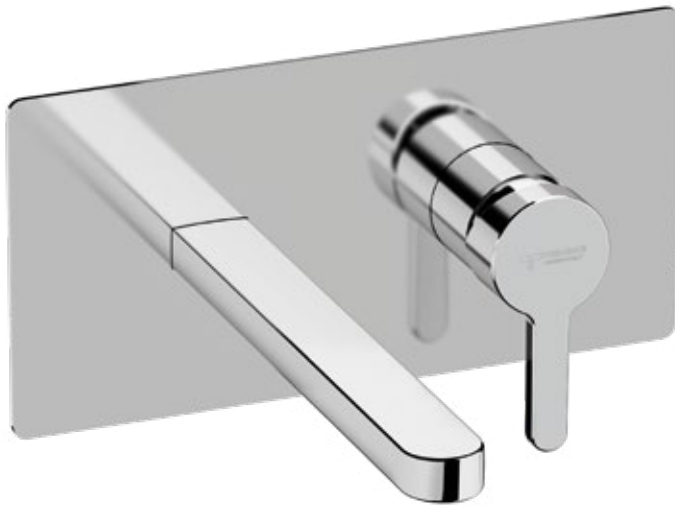

LAVABO WASHBASIN

Miscelatore monocomando da incasso
 cromato per lavabo.
Cartuccia Ø 35 mm
Built-in **chrome** basin mixer.
Cartridge Ø 35 mm

Con scarico click clack da 1" 1/4
With 1" 1/4 click clack waste

Art.	Cod.	Finitura Finishing	Prezzo € Price €
T011	411450601	CROMO	

Senza scarico
Without waste

T011SS	411450602	CROMO	

Colorazioni leva / Lever colors

RAL 9003	RAL 9004	RAL 5026	RAL 7036	RAL 5021

Ricambi / Spare parts

412960055

412960069