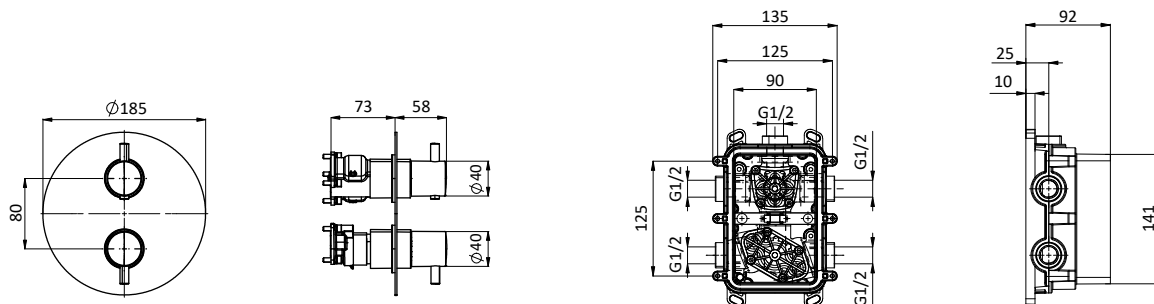

Art.	Cod.	Finitura Finishing	Prezzo € Price €
F16	411016001	CROMO