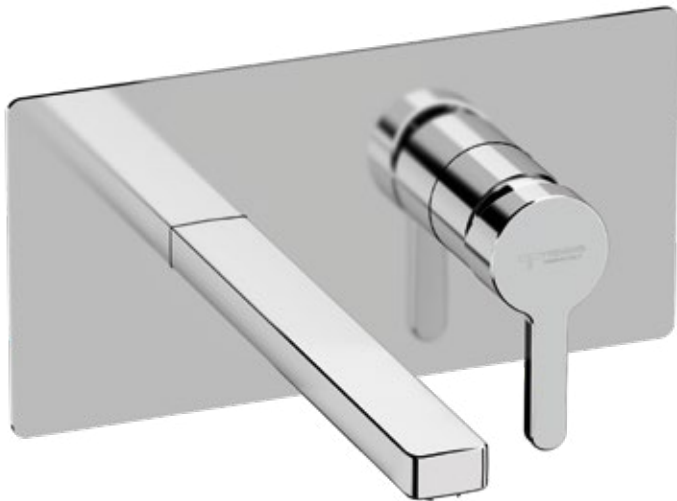

LAVABO WASHBASIN

Miscelatore monocomando da incasso
 cromato per lavabo.
Cartuccia $\varnothing$ 35 mm
Built-in **chrome** basin mixer.
Cartridge $\varnothing$ 35 mm

Con scarico click clack da 1" 1/4
With 1" 1/4 click clack waste

Art.	Cod.	Finitura Finishing	Prezzo € Price €
T031	411450604	CROMO	

Senza scarico
Without waste

T031SS	411450603	CROMO	

Colorazioni leva / Lever colors

RAL 9003 RAL 9004 RAL 5026 RAL 7036 RAL 5021