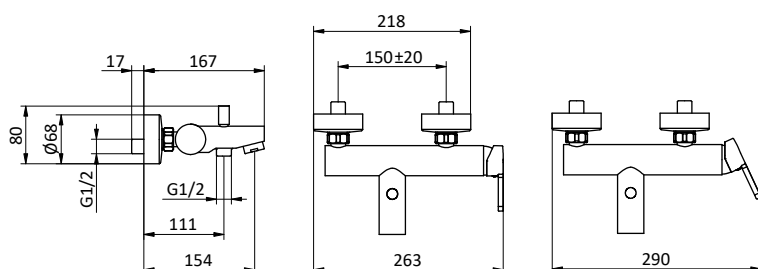

Colorazioni leva / Lever colors

Ricambi / Spare parts

VASCA BATHTUB