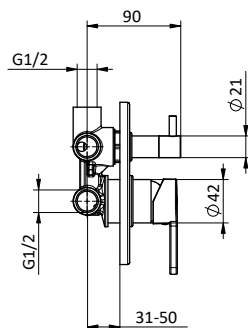

DOCCIA / VASCA SHOWER / BATHTUB

Miscelatore monocomando da incasso **chromato** per doccia/vasca con deviatore 3 uscite.

Cartuccia $\varnothing$ 35 mm

Built-in **chrome** bath/shower mixer with 3 outlets diverter.

Cartridge $\varnothing$ 35 mm

Art.	Cod.	Finitura Finishing	Prezzo € Price €
F15	411490428	CROMO	

Colorazioni leva / Lever colors

RAL 9003 RAL 9004 RAL 5026 RAL 7036 RAL 5021

Ricambi / Spare parts

DOCCIA / VASCA SHOWER / BATHTUB

Miscelatore termostatico da incasso **chromato** per doccia/vasca con deviatore 3 uscite.

Built-in **chrome** thermostatic bath/shower mixer with 3 outlets diverter.