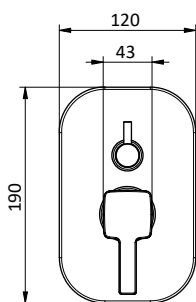

DOCCIA / VASCA SHOWER / BATHTUB