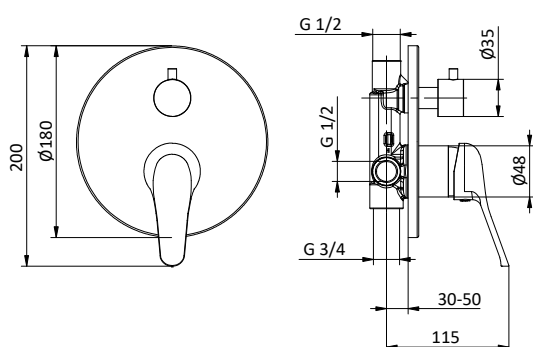

DOCCIA / VASCA SHOWER / BATHTUB

Miscelatore monocomando da incasso **Cromato** per doccia/vasca con deviatore 2 uscite.

Cartuccia $\varnothing$ 40 mm

Built-in **chrome** bath/shower mixer with 2 outlets diverter.

Cartridge $\varnothing$ 40 mm

Art.	Cod.	Finitura Finishing	Prezzo € Price €
G05	411510401	CROMO	

Ricambi / Spare parts

DOCCIA SHOWER

Miscelatore monocomando da incasso **Cromato** per doccia.

Cartuccia $\varnothing$ 40 mm

Built-in **chrome** shower mixer.

Cartridge $\varnothing$ 40 mm