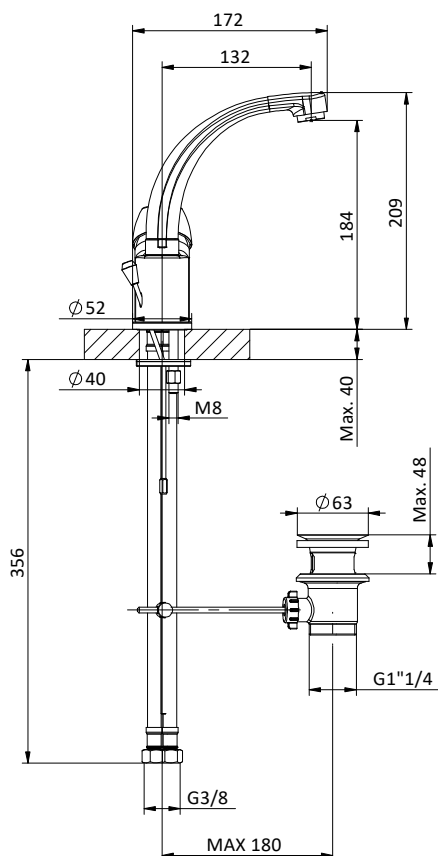

Ricambi / Spare parts

412960051

412960075

PRICE LIST