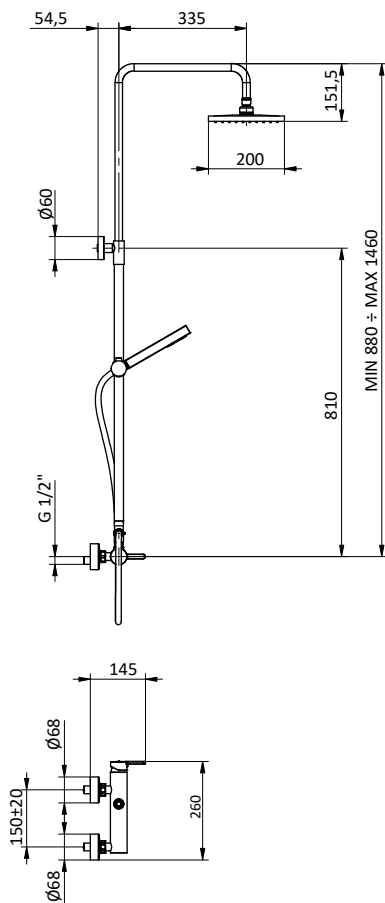

COLONNE DOCCIA SHOWER COLUMNS

MIRA COLLECTION

Colonna doccia in **ottone cromata** regolabile con miscelatore esterno.
Soffione **ABS** 200x200.
Flex **PVC** grigio L 150 cm anti torsione.
Doccia quadra **ABS** anticalcare.

Chrome brass shower column with shower mixer.
ABS showerhead 200x200.
Flex **PVC** grey L 150 cm anti twist.
ABS square handshower with anti-limestone system.

Art.	Cod.	Finitura Finishing	Prezzo € Price €
DC005	4180312	CROMO