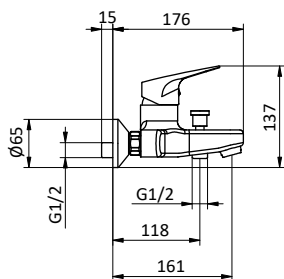

Ricambi / Spare parts

412960052

412960075