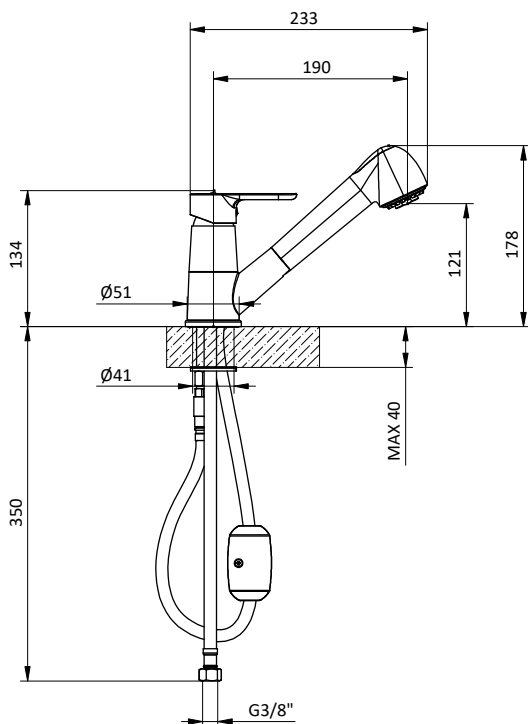

CUCINA KITCHEN

ELEVEN COLLECTION

Miscelatore monocomando **cromato** per lavello con leva frontale e doccetta estraibile doppio getto.

Cartuccia Ø 35 mm

Chrome kitchen mixer with front lever, pull-out shower with 2 jets.

Cartridge Ø 35 mm

Art.	Cod.	Finitura Finishing	Prezzo € Price €
K29	411652201	CROMO	

Ricambi / Spare parts

412960051

412960069