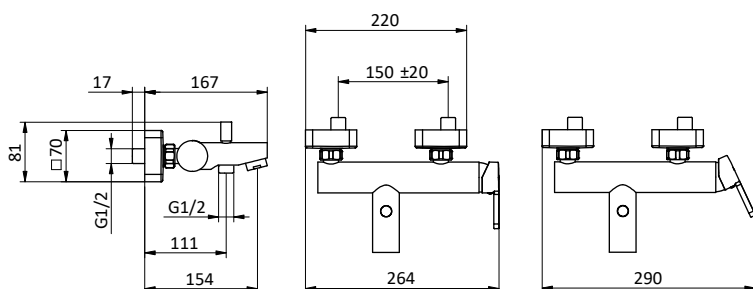

Colorazioni leva / Lever colors

Ricambi / Spare parts

VASCA BATHTUB