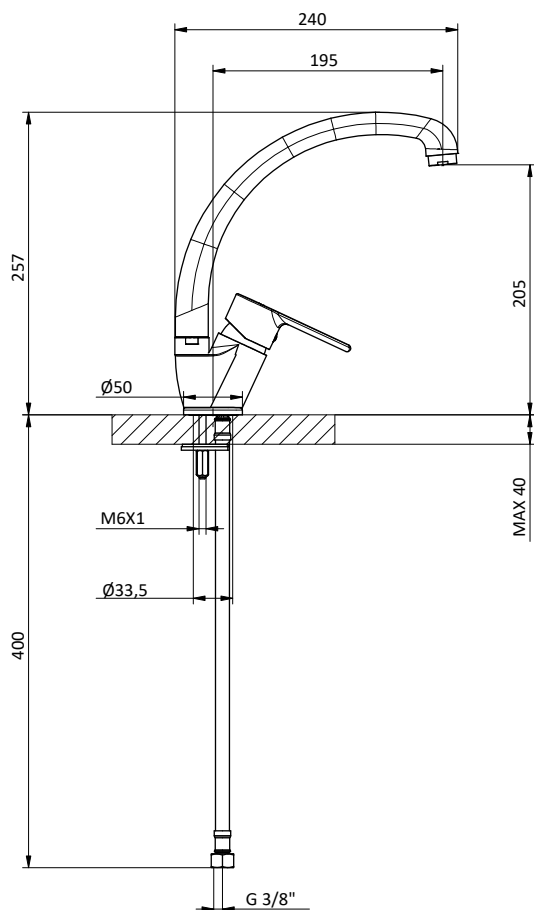

CUCINA KITCHEN

TEN COLLECTION

Miscelatore monocomando **cromato** per lavello con canna girevole e leva laterale destra.

Cartuccia Ø 35 mm

Chrome kitchen mixer with swivelling spout and right side lever.

Cartridge Ø 35 mm

Art.	Cod.	Finitura Finishing	Prezzo € Price €
K05	411800901	CROMO	

Ricambi / Spare parts

412960051

412960069