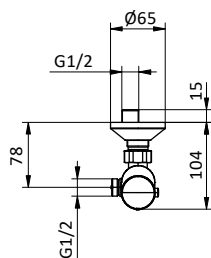

DOCCIA SHOWER

Miscelatore termostatico **cromato** per doccia senza accessori.

Chrome thermostatic shower mixer without accessories.

Art.	Cod.	Finitura Finishing	Prezzo € Price €
T101	411010303	CROMO	

Ricambi / Spare parts

412960318

DOCCIA SHOWER

Miscelatore termostatico **cromato** per doccia con deviatore senza accessori.

Chrome thermostatic shower mixer with diverter without accessories.

Art.	Cod.	Finitura Finishing	Prezzo € Price €
T201	411010304	CROMO