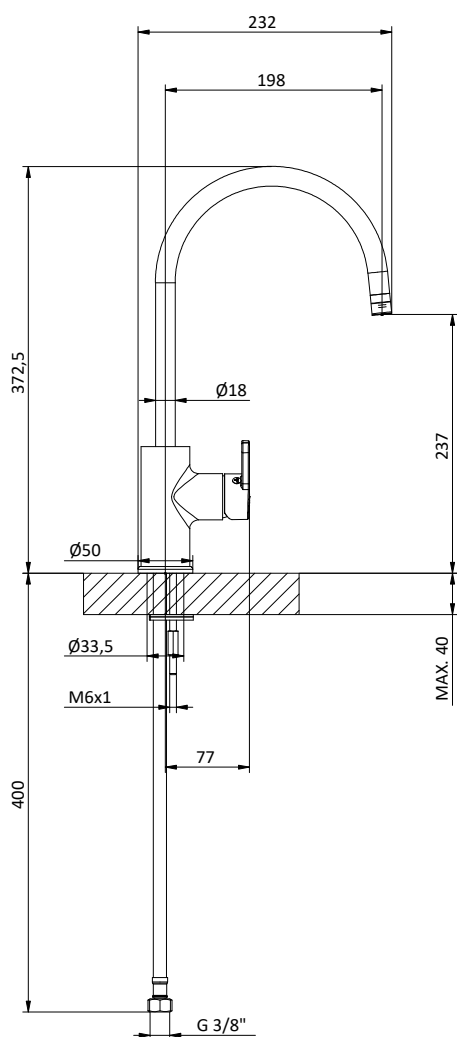

Cartuccia Ø 35 mm

Chrome kitchen mixer with swivelling spout and right side lever.

Cartridge Ø 35 mm

Art.	Cod.	Finitura Finishing	Prezzo € Price €
K101	411490901	 CROMO	

Ricambi / Spare parts

 412964208

 412960070