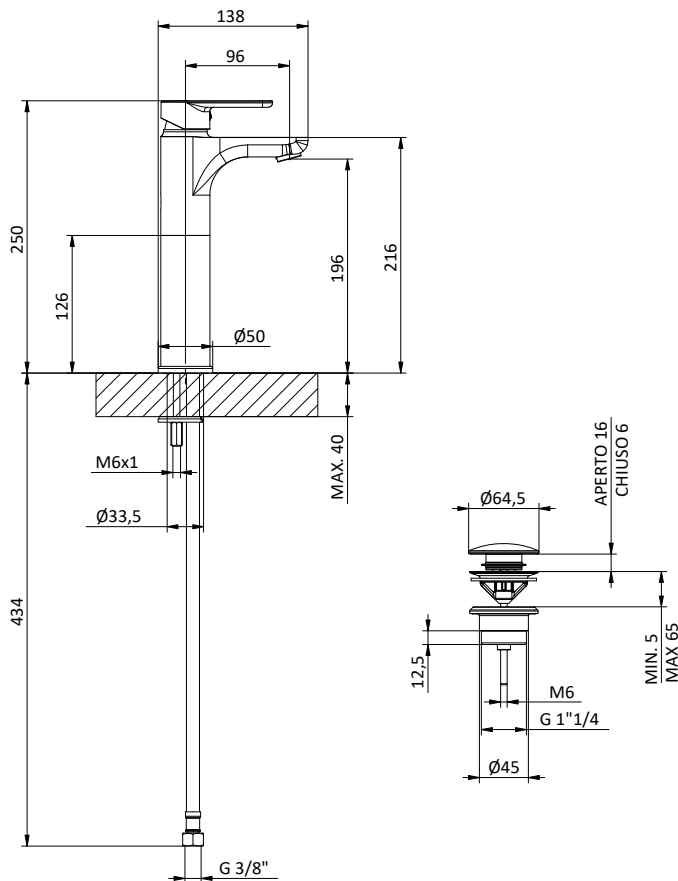

Ricambi / Spare parts

412960053

412960070