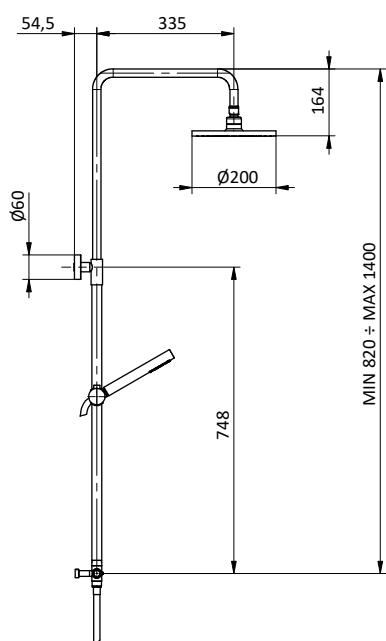

COLONNE DOCCIA SHOWER COLUMNS

ATENA COLLECTION

Colonna doccia in **ottone cromata** regolabile con deviatore.

Soffione anticalcare **ABS** Ø 200.

Flex **PVC** grigio L 150 cm anti torsione.

Doccia tonda **ABS** anticalcare.

Chrome brass shower column with diverter.

ABS showerhead Ø 200.

Flex **PVC** grey L 150 cm anti twist.

ABS round handshower with anti-limestone system.

Art.	Cod.	Finitura Finishing	Prezzo € Price €
DC010	4180317	CROMO