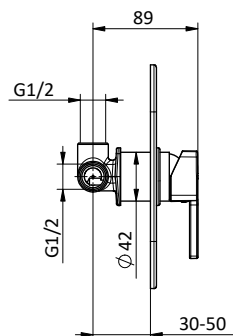

Ricambi / Spare parts

DOCCIA SHOWER