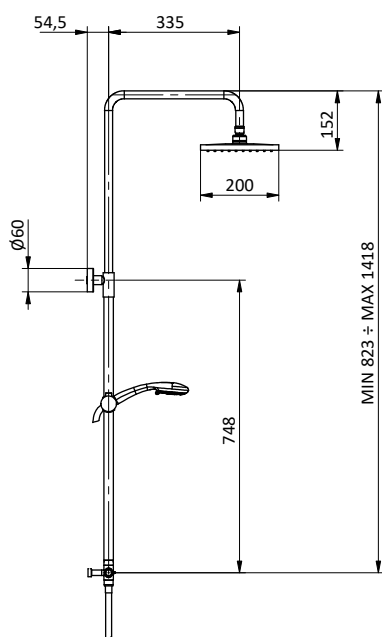

Doccia **ABS** 3 getti Ø 85 anticalcare.

Chrome brass shower column with shower mixer.

ABS showerhead 200x200.

Flex **Stainless Steel** double interlock L 150 cm anti-limestone.

ABS handshower 3 jets Ø 85 with anti-limestone system.