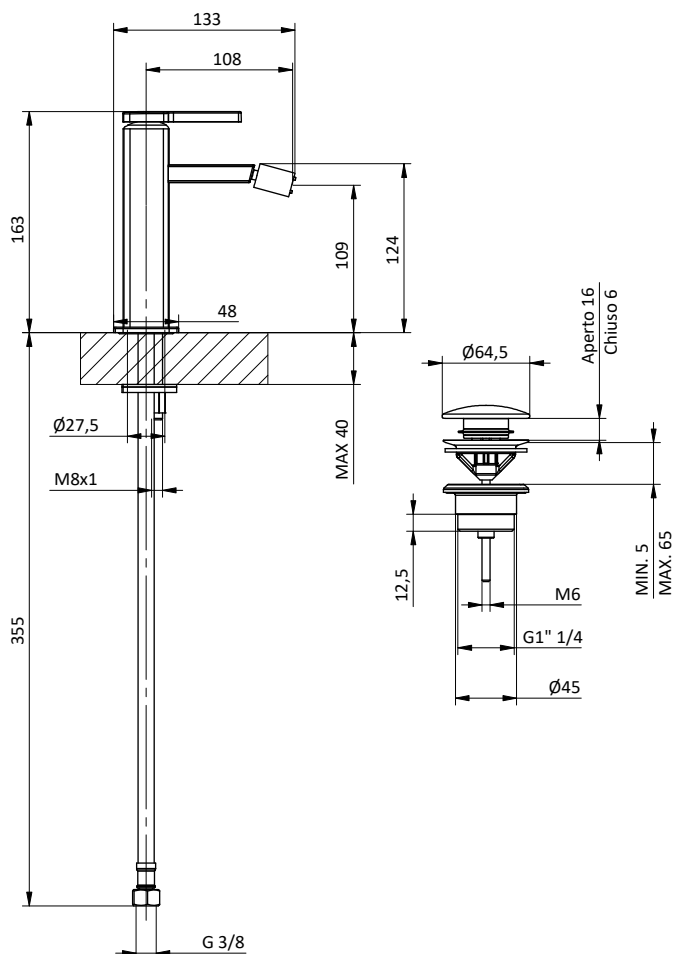

Ricambi / Spare parts

412960055

412960068