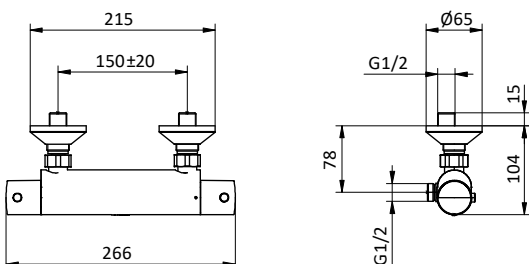

Ricambi / Spare parts