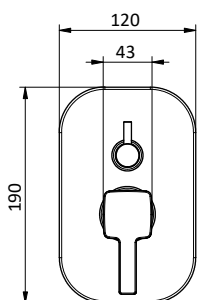

DOCCIA / VASCA SHOWER / BATHTUB