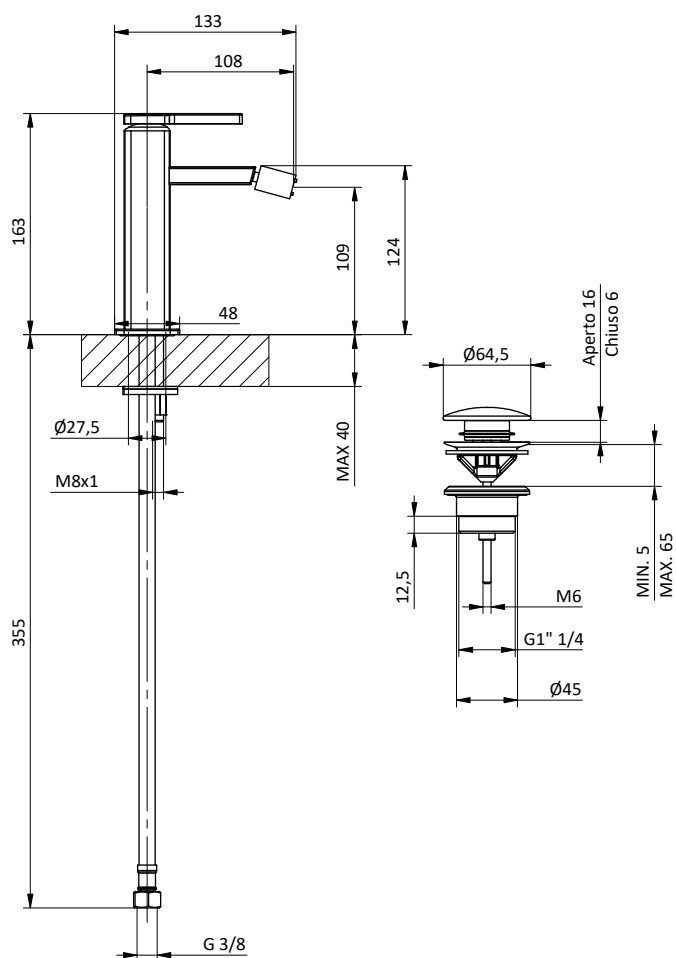

Ricambi / Spare parts

412960055

412960068