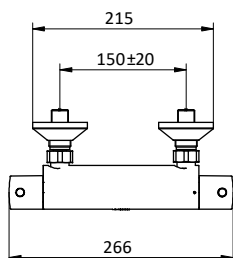

DOCCIA SHOWER

Miscelatore termostatico **cromato** per doccia senza accessori.

Chrome thermostatic shower mixer without accessories.

Art.	Cod.	Finitura Finishing	Prezzo € Price €
T101	411010303	CROMO	

Ricambi / Spare parts

412960318

DOCCIA SHOWER

Miscelatore termostatico **cromato** per doccia con deviatore senza accessori.

Chrome thermostatic shower mixer with diverter without accessories.

Art.	Cod.	Finitura Finishing	Prezzo € Price €
T201	411010304	CROMO