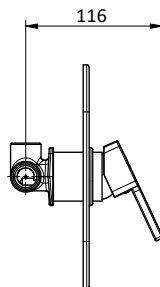

Ricambi / Spare parts

DOCCIA SHOWER