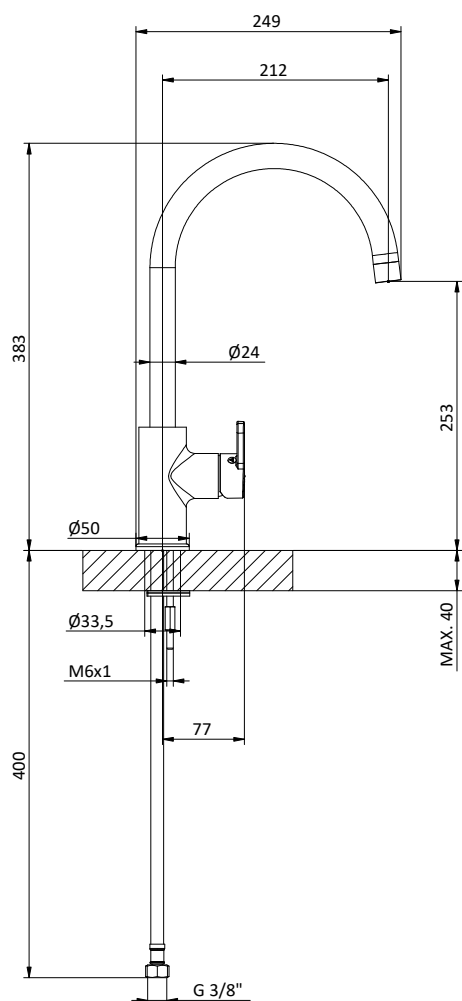

Ricambi / Spare parts

412964206

412960070