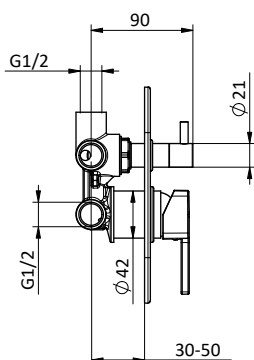

DOCCIA / VASCA SHOWER / BATHTUB