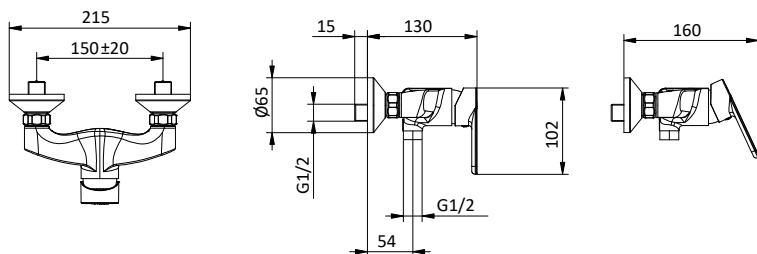

**DOCCIA
SHOWER**

Miscelatore monocomando **cromato** per doccia senza accessori.
Cartuccia Ø 35 mm

Chrome external shower mixer without shower set.
Cartridge Ø 35 mm

Art.	Cod.	Finitura Finishing	Prezzo € Price €
L04	411480301	CROMO	

Ricambi / Spare parts

**DOCCIA / VASCA
SHOWER / BATHTUB**

Miscelatore monocomando da incasso **cromato** per doccia/vasca con deviatore 2 uscite.

Cartuccia Ø 35 mm

Built-in **chrome** bath/shower mixer with 2 outlets diverter.

Cartridge Ø 35 mm