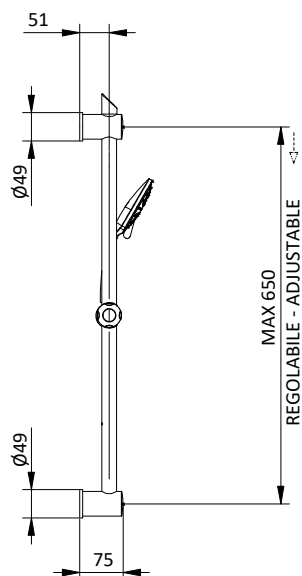

SALISCENDI SLIDING RAILS

NEW

Saliscendi **nero** L 650 regolabile $\varnothing$ 25.
Flex **PVC** L 150 cm anti torsione.
Doccia **ABS** 1 getto $\varnothing$ 100 anticalcare.
Black sliding rail L 650 $\varnothing$ 25 adjustable.
Flex **PVC** L 150 cm anti twist.
ABS handshower 1 jet $\varnothing$ 100 with
anti-limestone system.

Art.	Cod.	Finitura Finishing	Prezzo € Price €
DC106 B2	4180671	RAL 9004