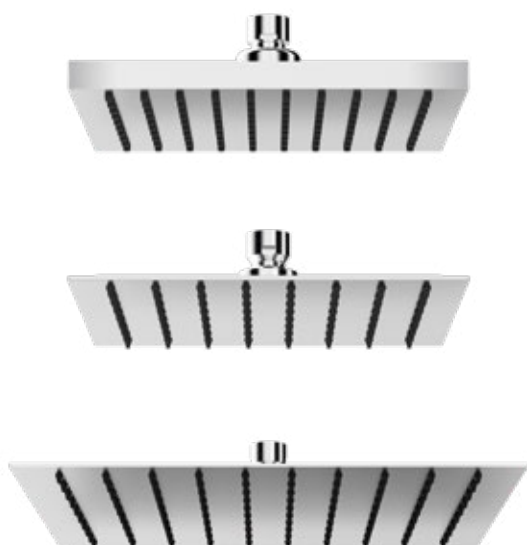

**SOFFIONE
HEADSHOWER**

Soffione anticalcare **cromato** quadro in **acciaio INOX**.
Chrome stainless steel square headshower with anti-limestone system.

Art.	Cod.	Finitura Finishing	Prezzo € Price €
* DC304	4180323	CROMO	
Dim. 200x200 - H 14 - 1/2" F			
DC308	4180524	CROMO	
Dim. 200x200 - H 2 - 1/2" F - 9 L/MIN			
DC310	4180529	CROMO	
Dim. 300x300 - H 2 - 1/2" F - 9 L/MIN			

* ABS

NEW

Soffione anticalcare **nero** quadro in **acciaio INOX**.
Black stainless steel square headshower with anti-limestone system.

Art.	Cod.	Finitura Finishing	Prezzo € Price €
DC308 B2	4180555	RAL 9004	
Dim. 200x200 - H 2 - 1/2" F - 9 L/MIN