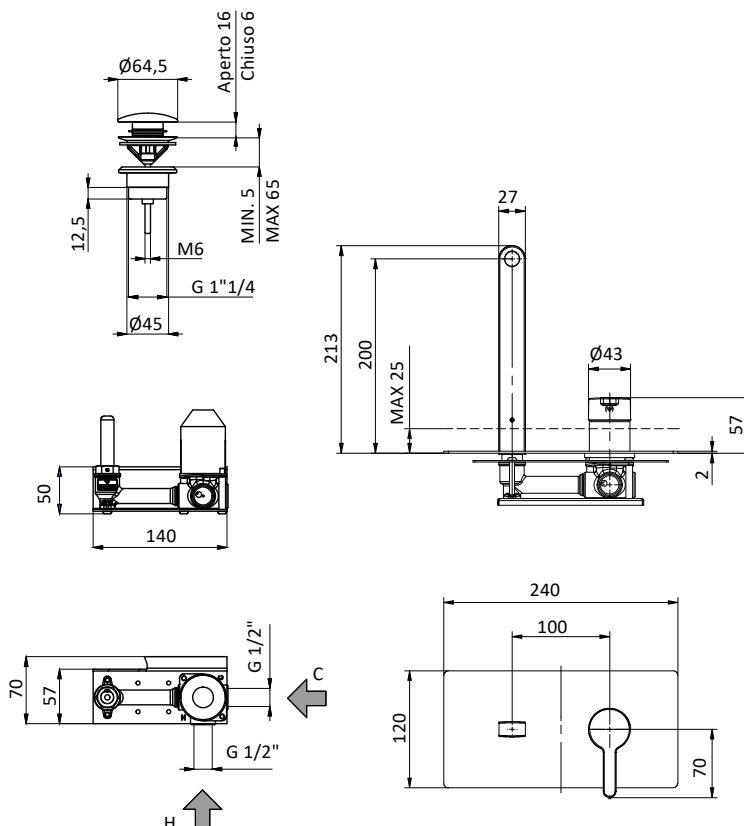

LAVABO WASHBASIN

Miscelatore monocomando da incasso
 cromato per lavabo.
Cartuccia Ø 35 mm
Built-in **chrome** basin mixer.
Cartridge Ø 35 mm

Con scarico click clack da 1" 1/4
With 1" 1/4 click clack waste

Art.	Cod.	Finitura Finishing	Prezzo € Price €
T011	411450601	CROMO	

Senza scarico
Without waste

T011SS	411450602	CROMO	

Colorazioni leva / Lever colors

RAL 9003	RAL 9004	RAL 5026	RAL 7036	RAL 5021

Ricambi / Spare parts

412960055

412960069