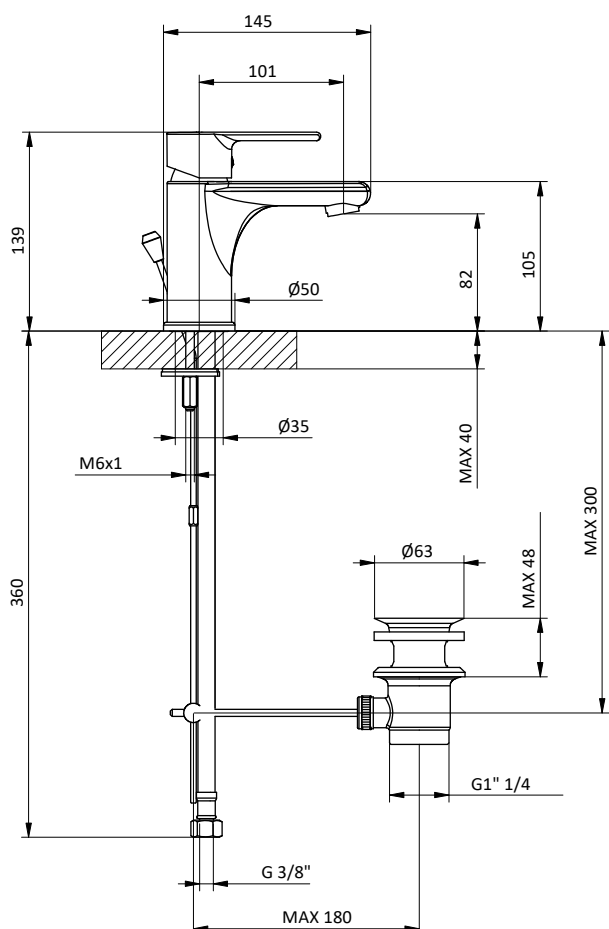

With 1" 1/4 pop up waste

Art.	Cod.	Finitura Finishing	Prezzo € Price €
TN01R1	411800504	CROMO	

Senza scarico

Without waste

TN01SSR1	411800505	CROMO	
-----------------	-----------	-------	--

Ricambi / Spare parts