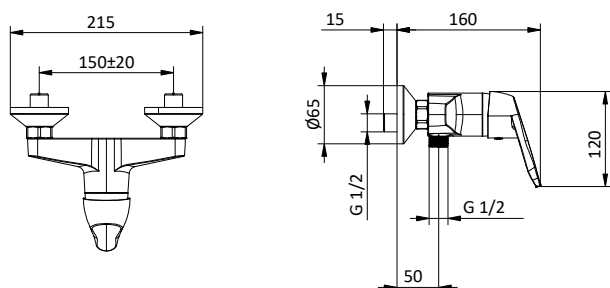

DOCCIA SHOWER