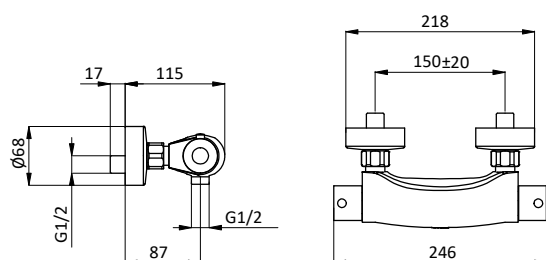

Ricambi / Spare parts

DOCCIA SHOWER

Miscelatore termostatico **cromato** per doccia senza accessori.
Chrome thermostatic shower mixer without accessories.

Art.	Cod.	Finitura Finishing	Prezzo € Price €
T100	411010301	CROMO