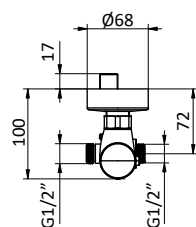

DOCCIA
SHOWER

Miscelatore termostatico **cromato** per doccia con deviatore senza accessori.

Chrome thermostatic shower mixer with diverter without accessories.

Art.	Cod.	Finitura Finishing	Prezzo € Price €
T201	411010304	CROMO	

Ricambi / Spare parts

412960318