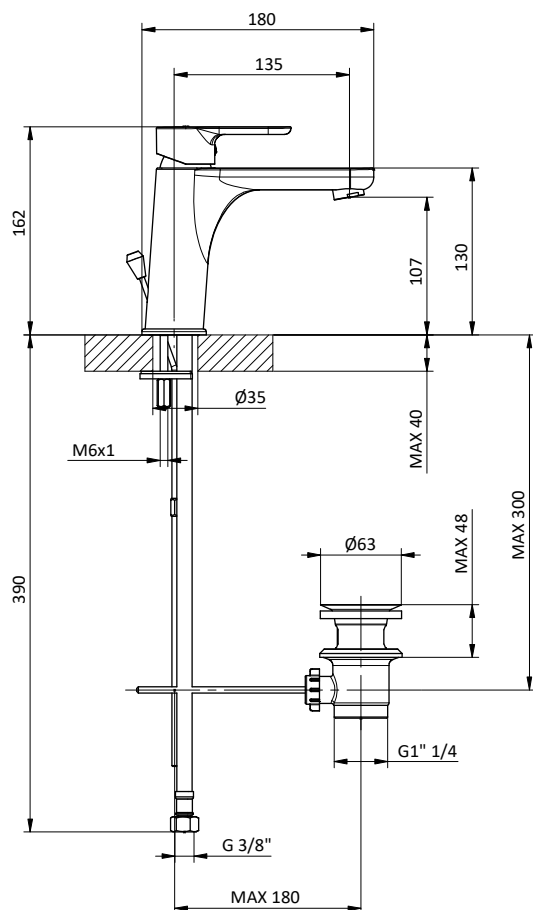

Ricambi / Spare parts

412960051

412960070