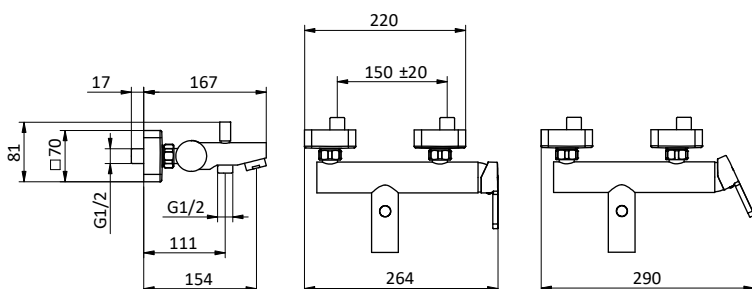

Colorazioni leva / Lever colors

Ricambi / Spare parts

VASCA BATHTUB