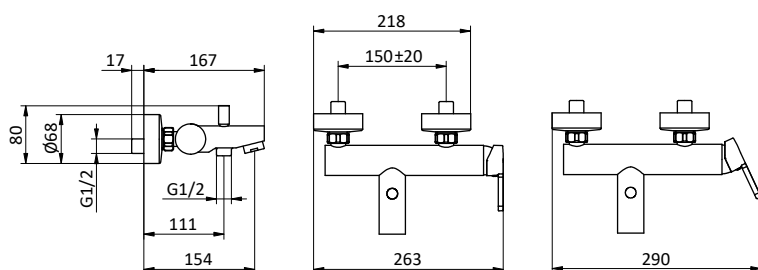

VASCA BATHTUB