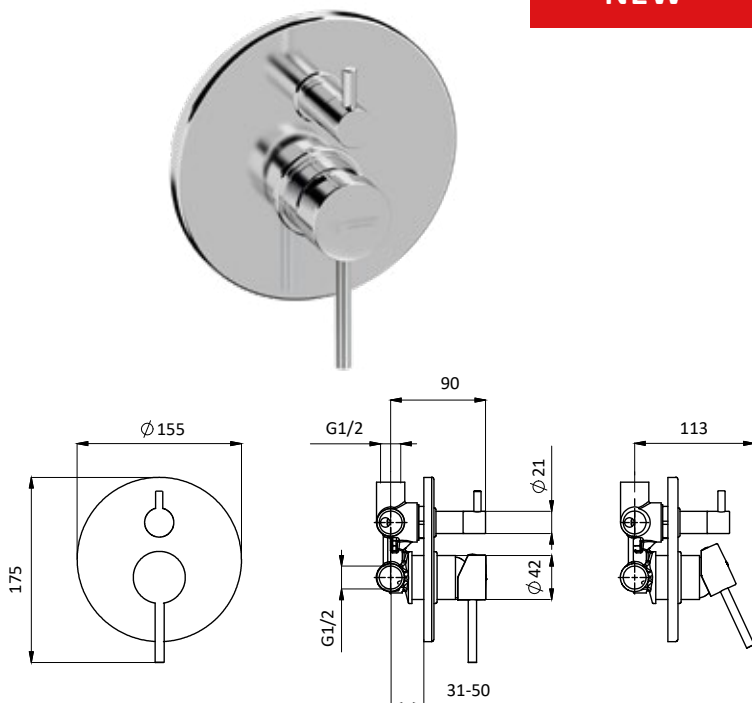

DOCCIA / VASCA SHOWER / BATHTUB

NEW