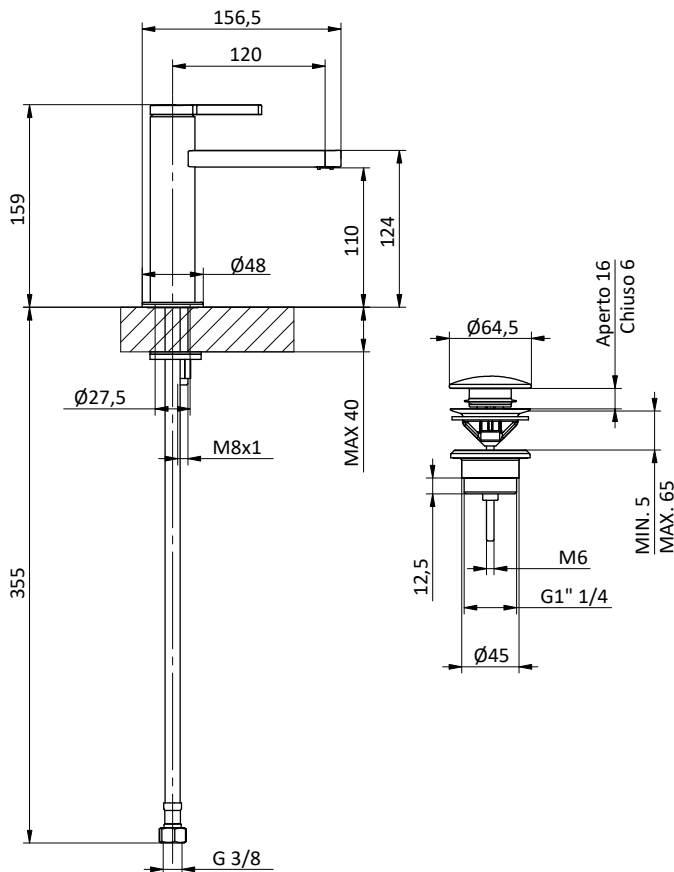

Ricambi / Spare parts

412960055

412960068