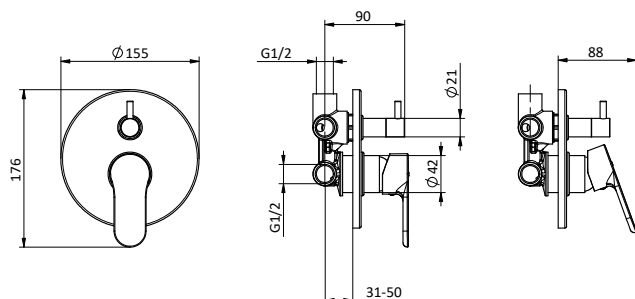

DOCCIA / VASCA SHOWER / BATHTUB