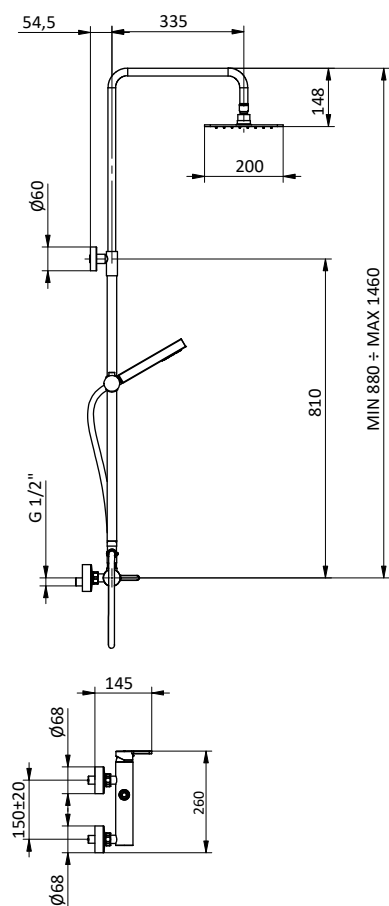

COLONNE DOCCIA SHOWER COLUMNS

VOLARE COLLECTION

Colonna doccia in **ottone cromata** regolabile con miscelatore esterno.
Soffione **acciaio** 200x200.
Flex **PVC** cromato L 150 cm anti torsione.
Doccia quadra **ottone** anticalcare.

Chrome brass shower column with shower mixer.

Steel showerhead 200x200.

Flex **PVC** chrome L 150 cm anti twist.

Brass square handshower with anti-limestone system.

Art.	Cod.	Finitura Finishing	Prezzo € Price €
DC002	4180309	CROMO