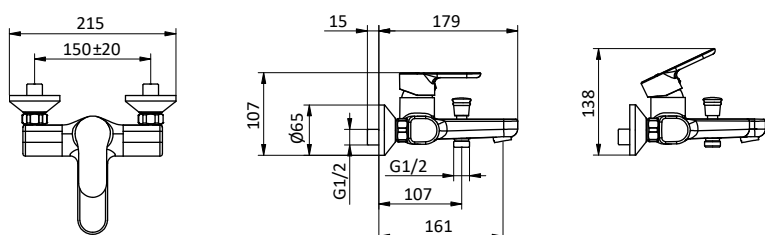

Art.	Cod.	Finitura Finishing	Prezzo € Price €
EN03SA	411650102	CROMO	

Ricambi / Spare parts

412960051

412960070