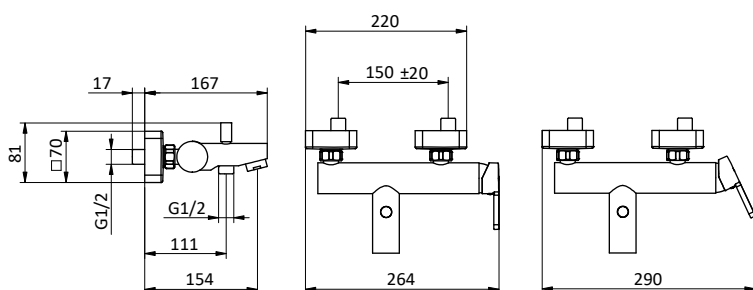

VASCA BATHTUB