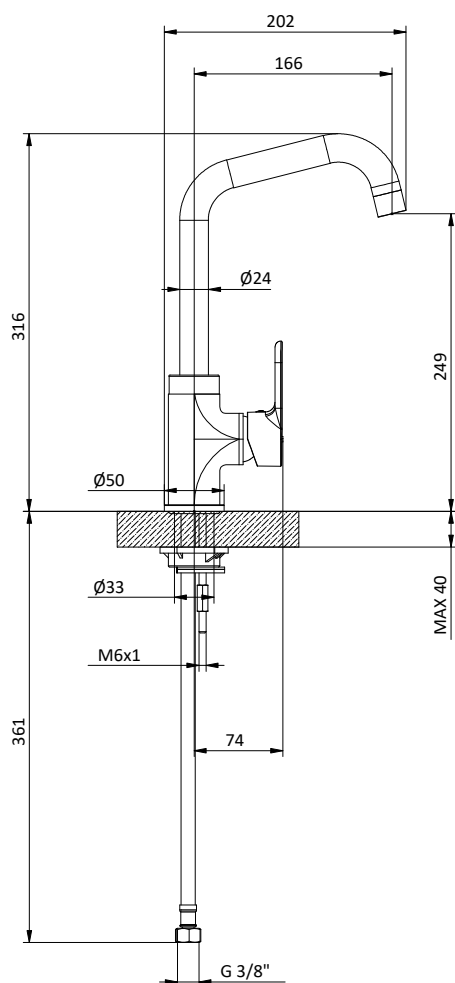

CUCINA KITCHEN

ELEVEN COLLECTION

Miscelatore monocomando **cromato** per lavello con canna girevole $\varnothing$ 24 e leva laterale destra.

Cartuccia $\varnothing$ 35 mm

Chrome kitchen mixer with swivelling spout and right side lever.

Cartridge $\varnothing$ 35 mm

Art.	Cod.	Finitura Finishing	Prezzo € Price €
K11	411650902	CROMO	

Ricambi / Spare parts

412964206

412960069