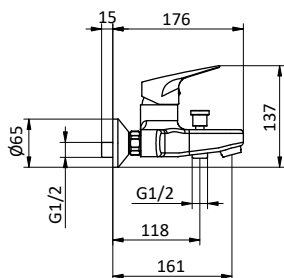

Cartuccia Ø 40 mm

Chrome external bath mixer with brass antiscaling handshower, chrome flex L 150 cm and brass shower holder.

Cartridge Ø 40 mm

Art.	Cod.	Finitura Finishing	Prezzo € Price €
SX03	411470101	 CROMO	