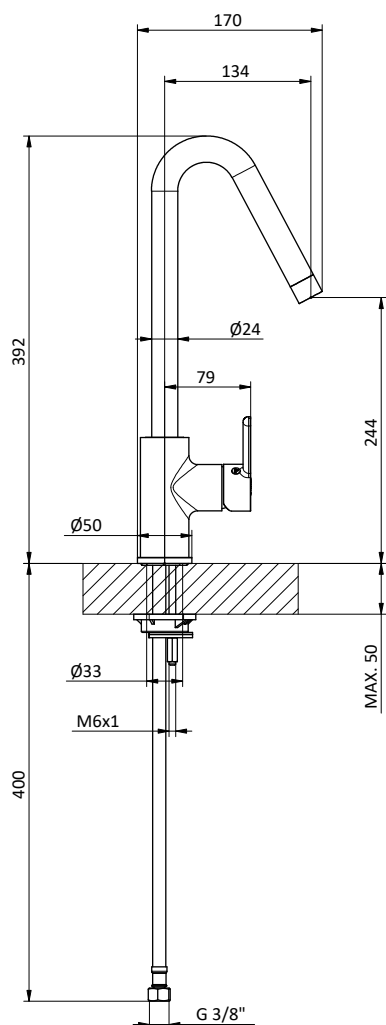

Ricambi / Spare parts

412964206

412960070