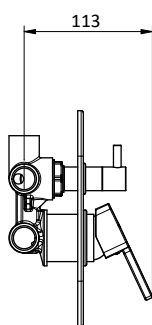

DOCCIA / VASCA SHOWER / BATHTUB