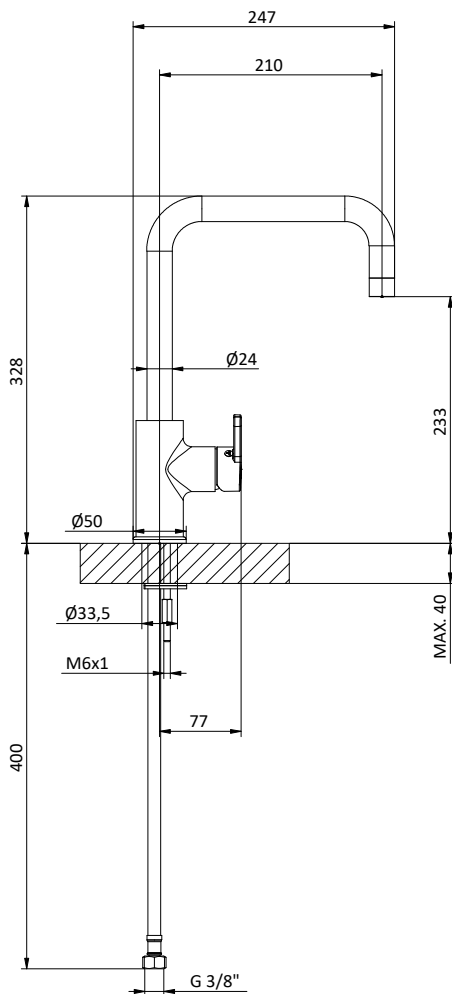

Cartuccia Ø 35 mm

Chrome kitchen mixer with swivelling spout and right side lever.

Cartridge Ø 35 mm

Art.	Cod.	Finitura Finishing	Prezzo € Price €
K301	411490905	 CROMO	

Ricambi / Spare parts

 412964206

 412960070