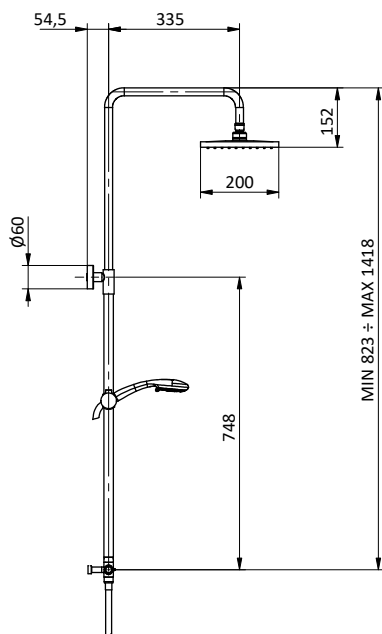

Chrome brass shower column with shower mixer.

ABS showerhead 200x200.

Flex **INOX** double interlock L 150 cm anti twist.

ABS handshower 3 jets Ø 85 with anti-limestone system.

Art.	Cod.	Finitura Finishing	Prezzo € Price €
DC014	4180545	 CROMO	