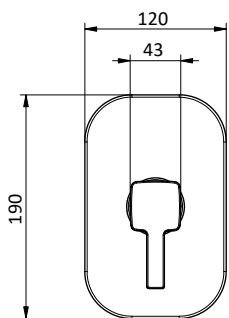

Ricambi / Spare parts

DOCCIA SHOWER