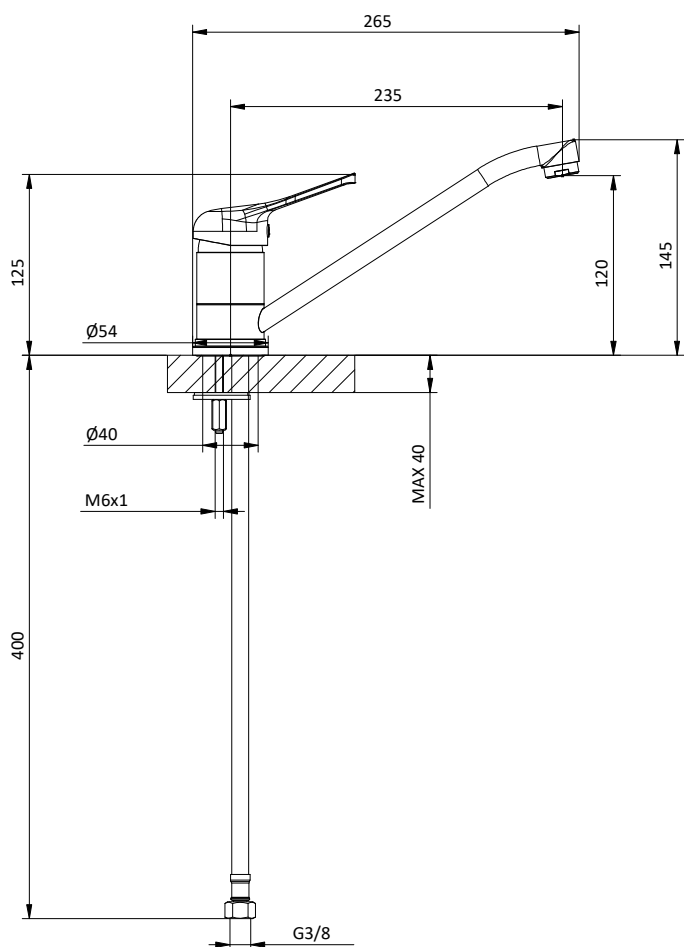

Chrome kitchen mixer with front lever.
Spout L 150 mm
Cartridge Ø 40 mm

Art.	Cod.	Finitura Finishing	Prezzo € Price €
K06	411510926	 CROMO	

Ricambi / Spare parts

 412960051

 412960067

CUCINA KITCHEN

GAMMA COLLECTION