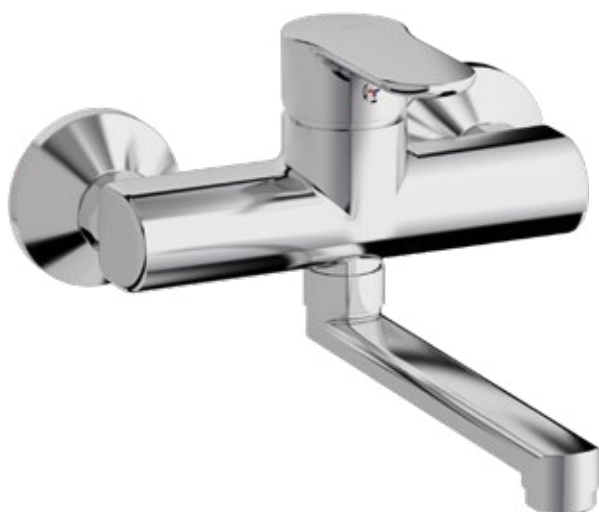

CUCINA KITCHEN

Per disegni dimensionali fare riferimento a pagina pagina 248
For dimensional drawings refer to page pagina 248

Miscelatore monocomando **cromato** per lavello con leva frontale, installazione a parete, bocca girevole L 170 mm.

Cartuccia Ø 35 mm

Chrome wall mounted kitchen mixer with front lever and swivelling spout L 170 mm.

Cartridge Ø 35 mm

Art.	Cod.	Leva Lever	Prezzo € Price €
K17	411651002	CROMO	

Ricambi / Spare parts

412960051

412960069

PRICE LIST