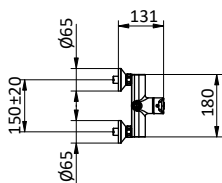

Doccia **ABS** 3 getti Ø 85 anticalcare.

Chrome brass shower column with external shower mixer.

ABS anti-limestone showerhead Ø 200.

Flex **INOX** double interlock L 150 cm anti twist.

ABS handshower 3 jets Ø 85 with anti-limestone system