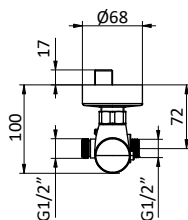

Ricambi / Spare parts

412960318

PRICE LIST