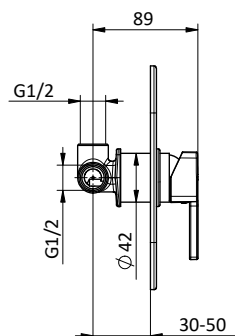

Ricambi / Spare parts

DOCCIA SHOWER