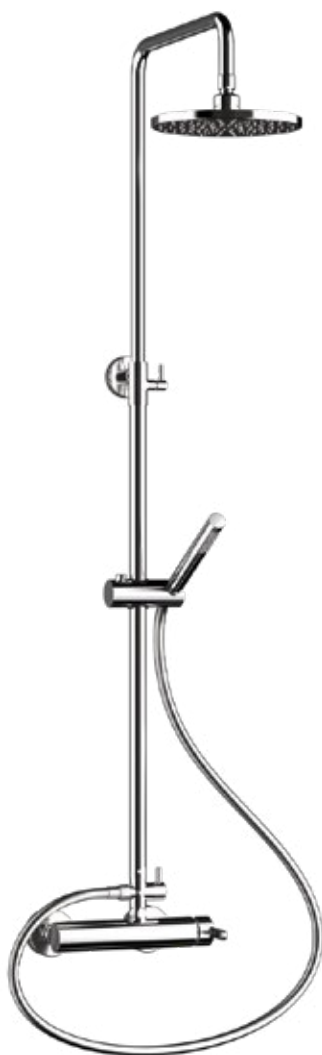

COLONNE DOCCIA SHOWER COLUMNS

ATENA COLLECTION

Colonna doccia in **ottone cromata** regolabile con miscelatore esterno.
Soffione **ABS** Ø 200.
Flex **PVC** grigio L 150 cm anti torsione.
Doccia tonda **ABS** anticalcare.

Chrome brass shower column with shower mixer.
ABS showerhead Ø 200.
Flex **PVC** grey L 150 cm anti twist.
ABS round handshower with anti-limestone system.

Art.	Cod.	Finitura Finishing	Prezzo € Price €
DC011	4180318	CROMO