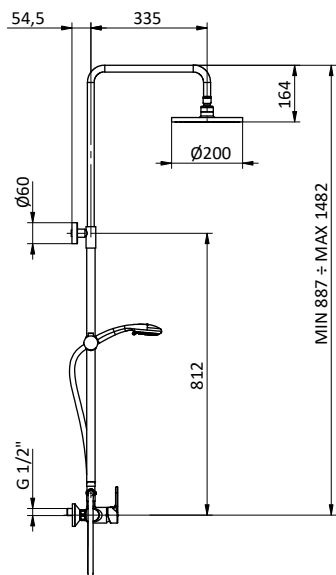

Doccia **ABS** 3 getti Ø 85 anticalcare.

Chrome brass shower column with external shower mixer.

ABS anti-limestone showerhead Ø 200.

Flex **INOX** double interlock L 150 cm anti twist.

ABS handshower 3 jets Ø 85 with anti-limestone system