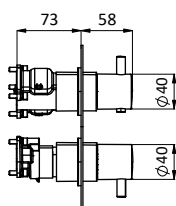

Ricambi / Spare parts

DOCCIA / VASCA SHOWER / BATHTUB

Miscelatore termostatico da incasso **chromato** per doccia/vasca con deviatore 3 uscite.

Built-in **chrome** thermostatic bath/shower mixer with 3 outlets diverter.

Art.	Cod.	Finitura Finishing	Prezzo € Price €
F16	411016001	CROMO