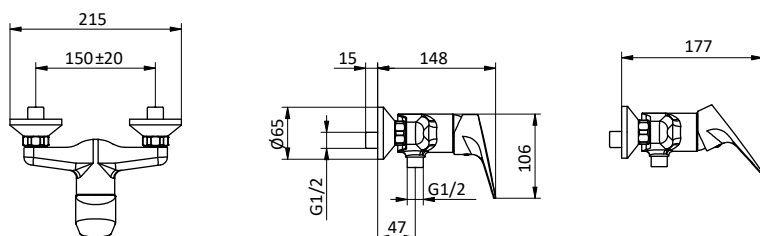

DOCCIA SHOWER

Miscelatore monocomando **cromato** per doccia senza accessori.
Cartuccia $\varnothing$ 40 mm

Chrome external shower mixer without shower set
Cartridge $\varnothing$ 40 mm

Art.	Cod.	Finitura Finishing	Prezzo € Price €
SX04	411470301	CROMO	

Ricambi / Spare parts

DOCCIA / VASCA SHOWER / BATHTUB

Miscelatore monocomando da incasso **cromato** per doccia/vasca con deviatore 2 uscite.
Cartuccia $\varnothing$ 40 mm

Built-in **chrome** bath/shower mixer with 2 outlets diverter.
Cartridge $\varnothing$ 40 mm