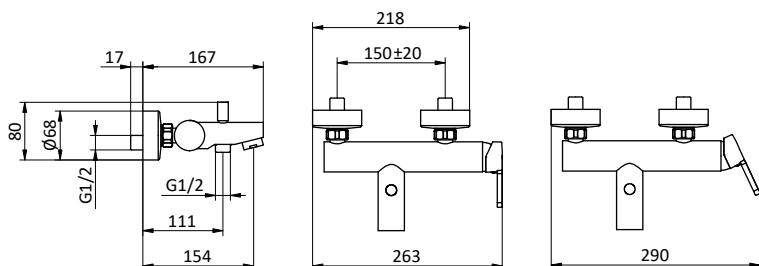

Colorazioni leva / Lever colors

Ricambi / Spare parts

VASCA BATHTUB