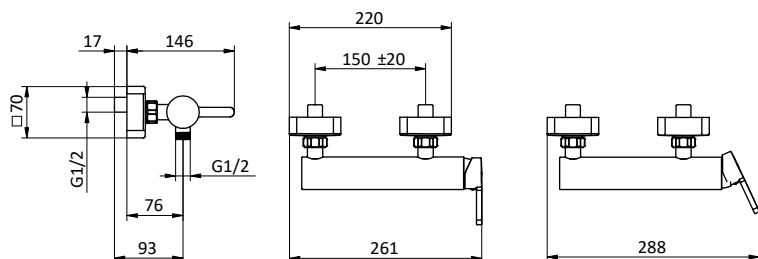

DOCCIA SHOWER

Miscelatore monocomando **cromato** per doccia senza accessori.
Cartuccia $\varnothing$ 35 mm

Chrome external shower mixer without shower set.
Cartridge $\varnothing$ 35 mm

Art.	Cod.	Finitura Finishing	Prezzo € Price €
Q14	411490302	CROMO	

Colorazioni leva / Lever colors

Ricambi / Spare parts

DOCCIA / VASCA SHOWER / BATHTUB

Miscelatore monocomando da incasso **cromato** per doccia/vasca con deviatore 2 uscite.
Cartuccia $\varnothing$ 35 mm

Built-in **chrome** bath/shower mixer with 2 outlets diverter.
Cartridge $\varnothing$ 35 mm