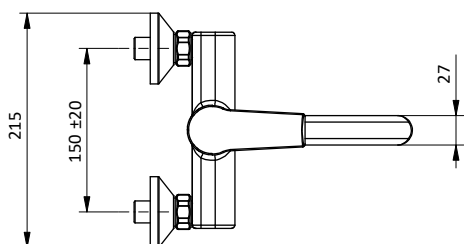

CUCINA KITCHEN

TEN COLLECTION

Miscelatore monocomando **cromato** per lavello con leva frontale, installazione a parete e bocca girevole L 170 mm. Cartuccia Ø 35 mm

Wall mounted **chrome** kitchen mixer with front lever and swivelling spout L 170 mm. Cartridge Ø 35 mm

Art.	Cod.	Finitura Finishing	Prezzo € Price €
K15	411801001	CROMO	

Ricambi / Spare parts

412960051

412960069