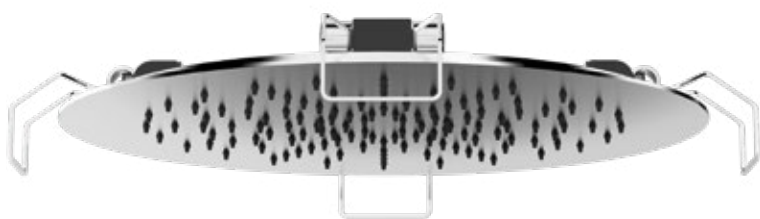

SOFFIONE HEADSHOWER

Soffione anticalcare **cromato** tondo in **acciaio INOX** per cartongesso.
Ø 340 - H 2 - 1/2" F - 9 L/MIN

Chrome stainless steel round headshower with anti-limestone system for plasterboard wall.

Ø 340 - H 2 - 1/2" F - 9 L/MIN

Art.	Cod.	Finitura Finishing	Prezzo € Price €

DC312 4180533 CROMO

PRICE LIST