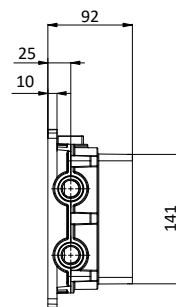

Art.	Cod.	Finitura Finishing	Prezzo € Price €
F16	411016001	CROMO