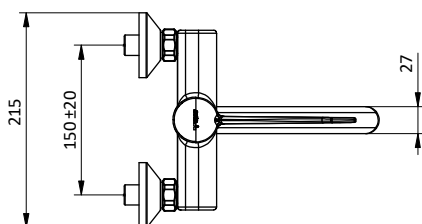

CUCINA KITCHEN

ELEVEN COLLECTION

Miscelatore monocomando **cromato** per lavello con leva clinica, leva frontale, installazione a parete e bocca girevole L 170 mm.

Cartuccia Ø 35 mm

Wall mounted **chrome** kitchen mixer with long front lever and swivelling spout L 170 mm.

Cartridge Ø 35 mm

Art.	Cod.	Finitura Finishing	Prezzo € Price €
K15LC	411801002	CROMO	

Ricambi / Spare parts

412960051

412960069