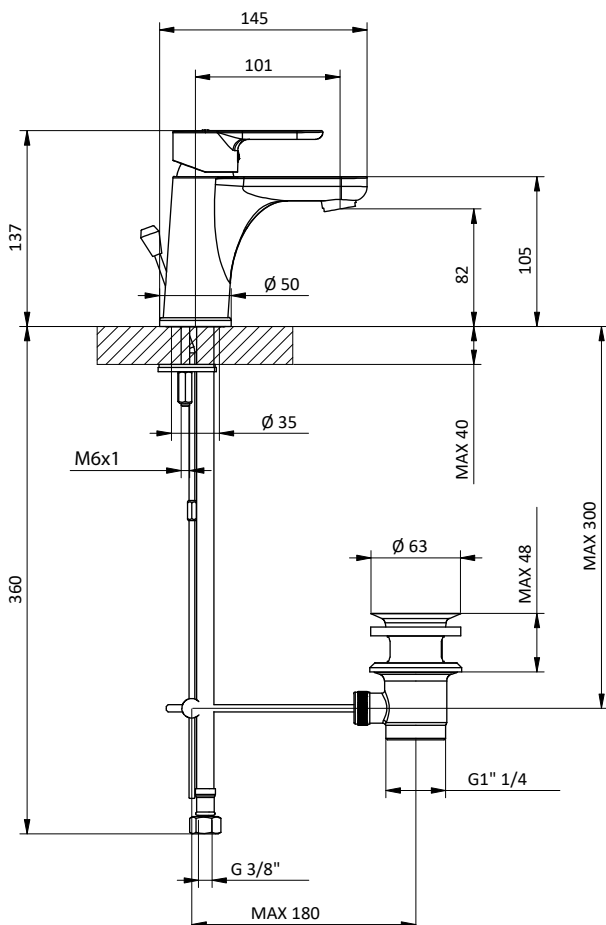

LAVABO WASHBASIN

Miscelatore monocomando **cromato** per lavabo.

Cartuccia Ø 35 mm

Chrome wash basin mixer.
Cartridge Ø 35 mm

Con scarico da 1" 1/4

With 1" 1/4 pop up waste

Art.	Cod.	Finitura Finishing	Prezzo € Price €
EN01	411650501	CROMO	

Senza scarico

Without waste

EN01SS	411650502	CROMO	

Ricambi / Spare parts

412960051

412960070

PRICE LIST