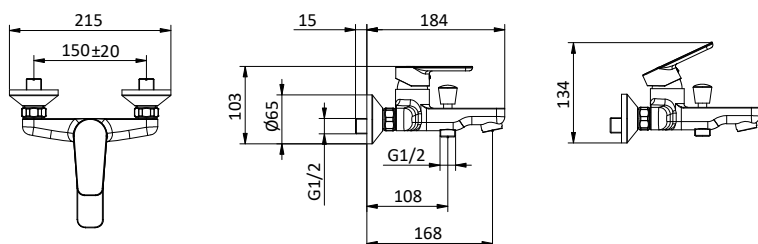

Ricambi / Spare parts

VASCA BATHTUB