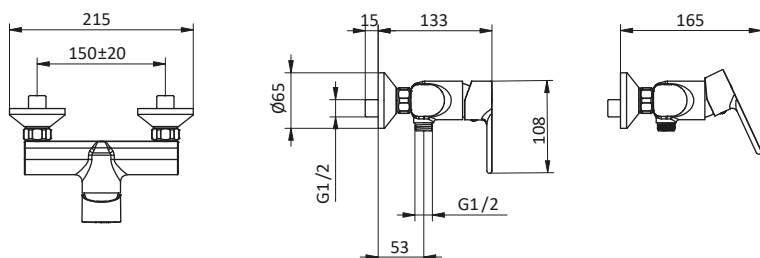

DOCCIA
SHOWER