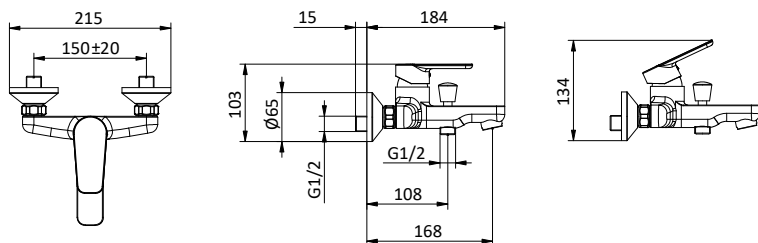

VASCA BATHTUB