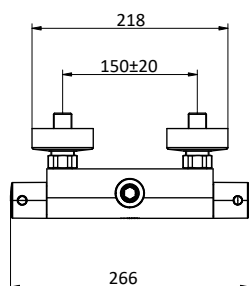

DOCCIA
SHOWER

Miscelatore termostatico **cromato** per doccia con deviatore senza accessori.

Chrome thermostatic shower mixer with diverter without accessories.

Art.	Cod.	Finitura Finishing	Prezzo € Price €
T201	411010304	CROMO	

Ricambi / Spare parts

412960318