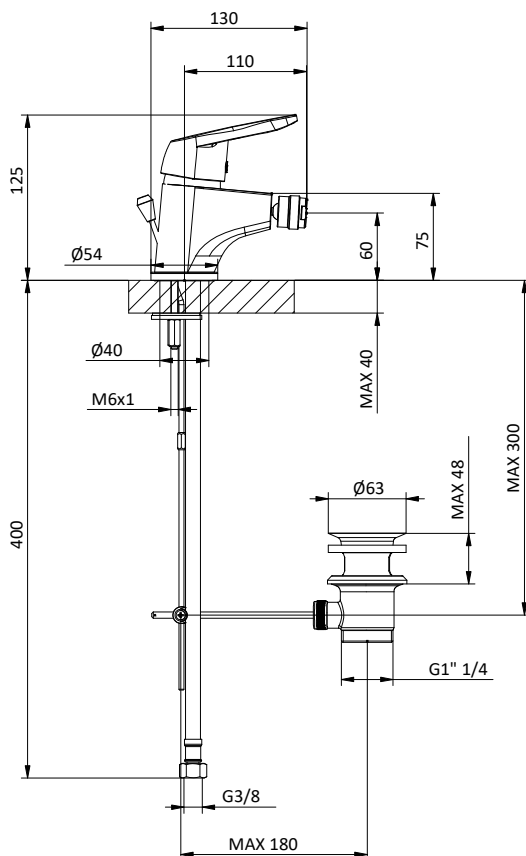

BIDET

Miscelatore monocomando **cromato** per bidet.

Cartuccia $\varnothing$ 40 mm

Chrome bidet mixer.

Cartridge $\varnothing$ 40 mm

Con scarico da 1" 1/4

With 1" 1/4 pop up waste

Art.	Cod.	Finitura Finishing	Prezzo € Price €
D02	411500801	CROMO	

Senza scarico

Without waste

D02SS	411500802	CROMO	

Ricambi / Spare parts

412960051

412960067