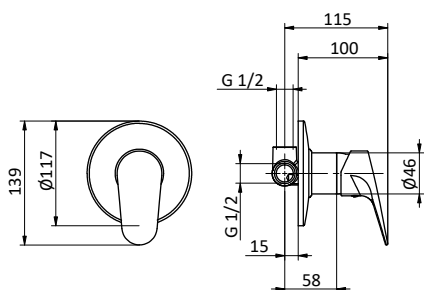

**DOCCIA
SHOWER**

Miscelatore monocomando da incasso
cromato per doccia.
Cartuccia Ø 40 mm
Built-in **chrome** shower mixer.
Cartridge Ø 40 mm

Art.	Cod.	Finitura Finishing	Prezzo € Price €
SX06	411470402	CROMO	

Ricambi / Spare parts

412960067