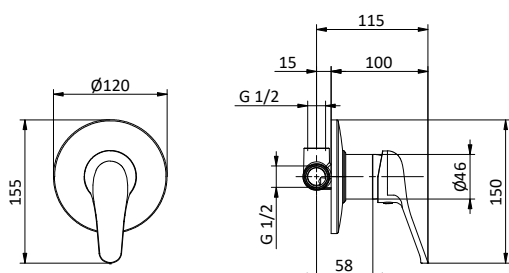

Art.	Cod.	Finitura Finishing	Prezzo € Price €
G06	411510402	CROMO	

Ricambi / Spare parts

PRICE LIST