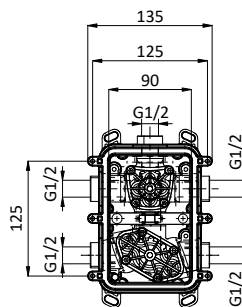

Art.	Cod.	Finitura Finishing	Prezzo € Price €
F16	411016001	CROMO