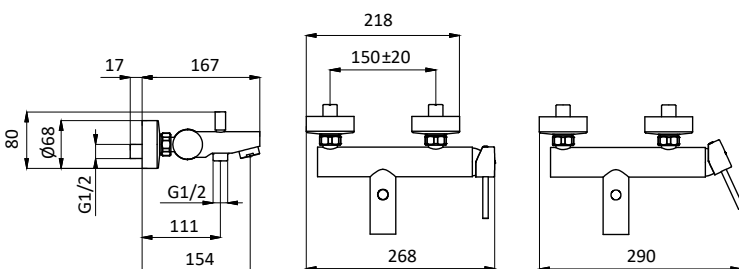

VASCA BATHTUB

NEW