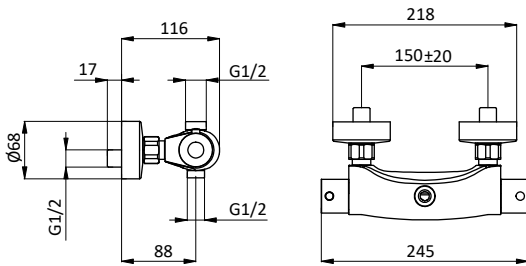

DOCCIA SHOWER

Miscelatore termostatico **cromato** per doccia con deviatore senza accessori.

Chrome thermostatic shower mixer with diverter without accessories.

Art.	Cod.	Finitura Finishing	Prezzo € Price €
T200	411010302	CROMO	

Ricambi / Spare parts

412960317