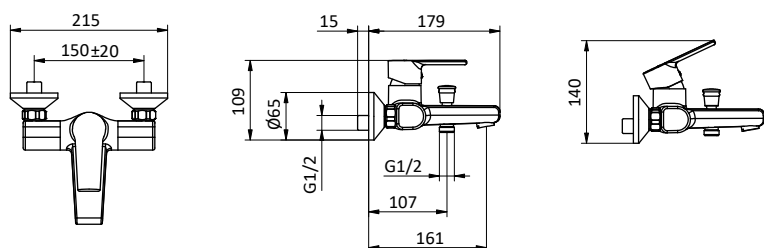

Ricambi / Spare parts