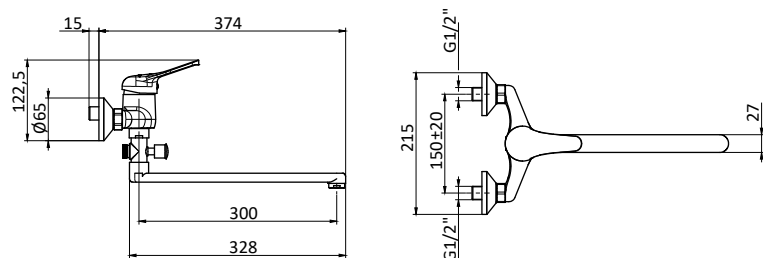

VASCA BATHTUB