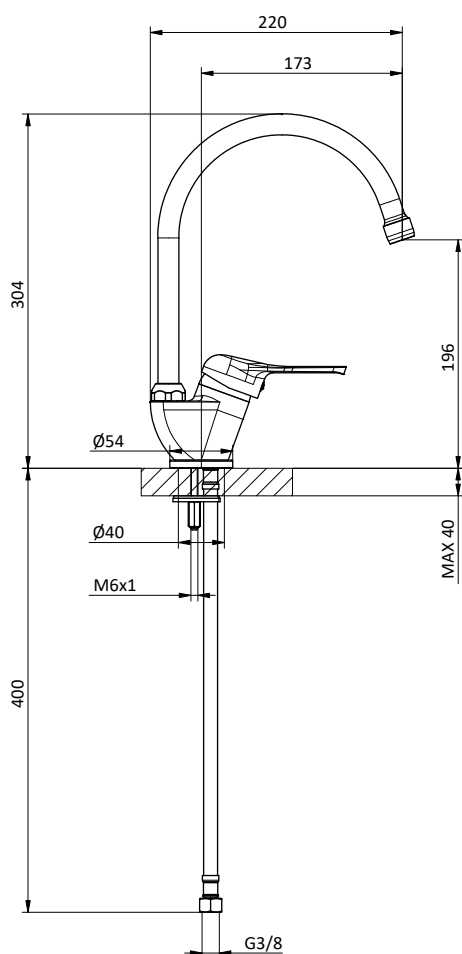

CUCINA KITCHEN

GAMMA COLLECTION

Miscelatore monocomando **cromato** per lavello con canna girevole Ø 18 e leva laterale destra.

Cartuccia Ø 40 mm.

Chrome kitchen mixer with swivelling spout and right side lever.

Cartridge Ø 40 mm

Art.	Cod.	Finitura Finishing	Prezzo € Price €
K04	411510920	CROMO	

Ricambi / Spare parts

412964207

412960067

PRICE LIST