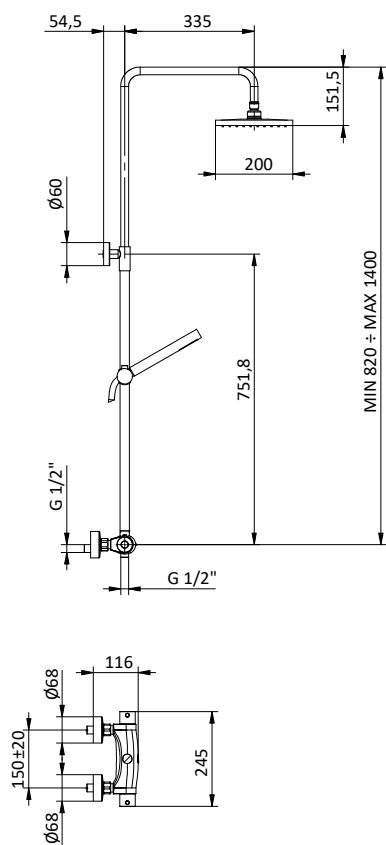

COLONNE DOCCIA SHOWER COLUMNS

MIRA COLLECTION

Colonna doccia in **ottone cromata** regolabile con termostatico esterno.
Soffione **ABS** 200x200.
Flex **PVC** grigio L 150 cm anti torsione.
Doccia quadra **ABS** anticalcare.

Chrome brass shower column with thermostatic mixer.
ABS showerhead 200x200.
Flex **PVC** grey L 150 cm anti twist.
ABS square handshower with anti-limestone system.

Art.	Cod.	Finitura Finishing	Prezzo € Price €
DC006	4180313	CROMO