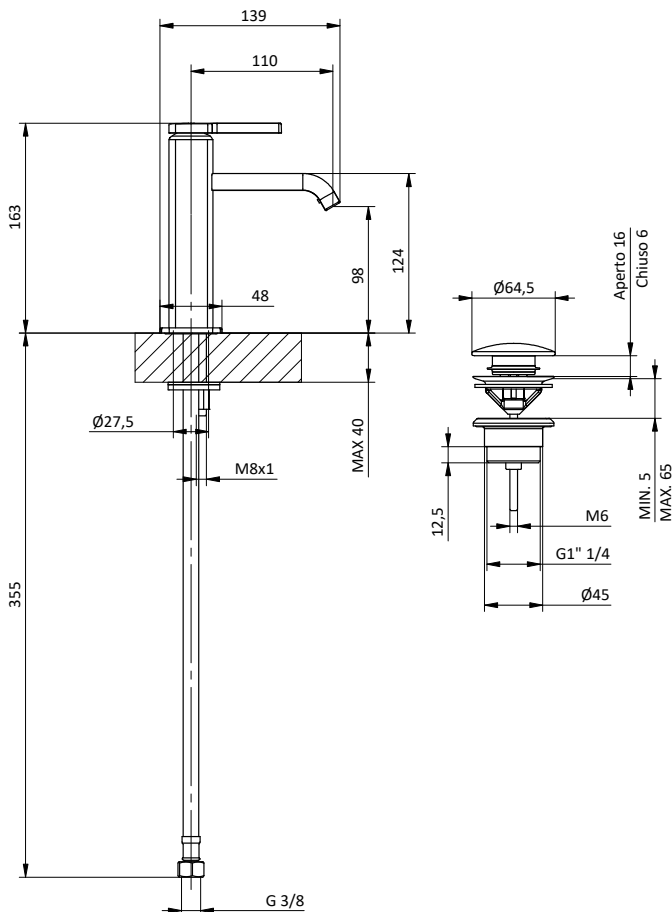

Ricambi / Spare parts

412960066

412960068