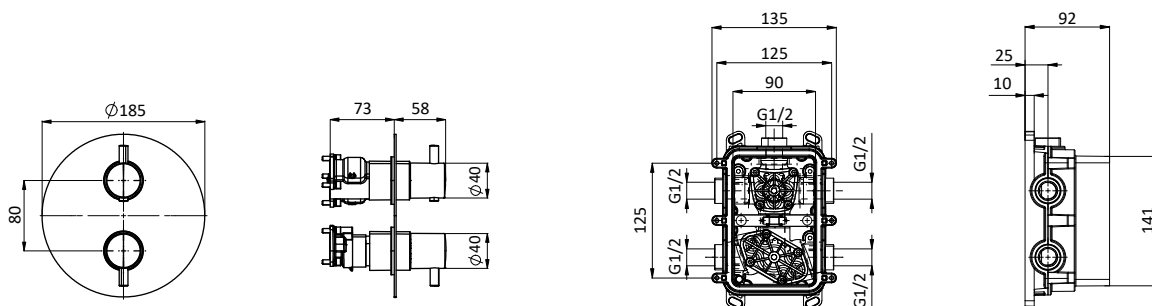

Art.	Cod.	Finitura Finishing	Prezzo € Price €
F16	411016001	CROMO