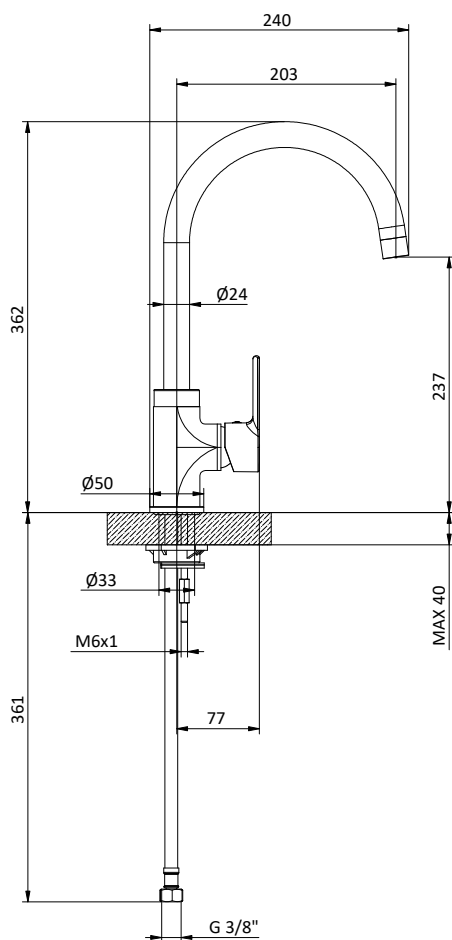

Cartridge Ø 35 mm

Art.	Cod.	Finitura Finishing	Prezzo € Price €
K28	411802201	 CROMO	

Ricambi / Spare parts

 412960051

 412960069

PRICE LIST

CUCINA KITCHEN

TEN COLLECTION