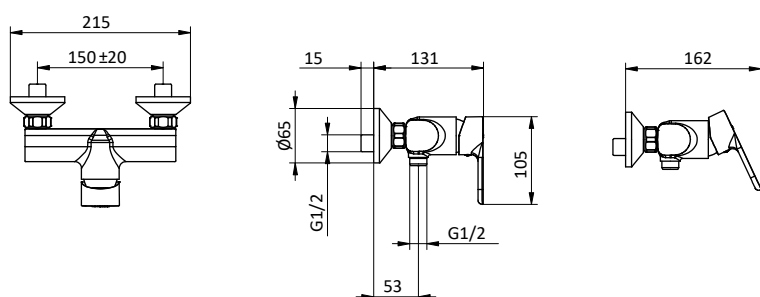

DOCCIA SHOWER