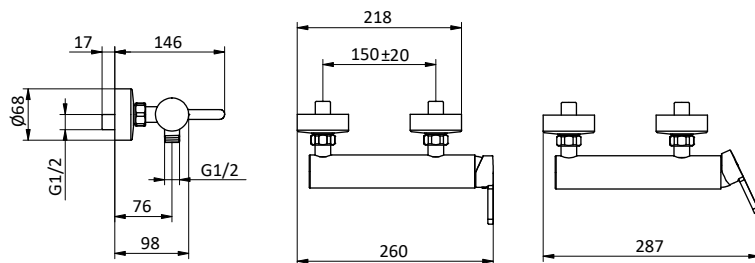

Colorazioni leva / Lever colors

Ricambi / Spare parts

DOCCIA / VASCA SHOWER / BATHTUB

Miscelatore monocomando da incasso **cromato** per doccia/vasca con deviatore 2 uscite.
Cartuccia $\varnothing$ 35 mm

Chrome concealed bath/shower mixer with 2 outlets diverter.
Cartridge $\varnothing$ 35 mm