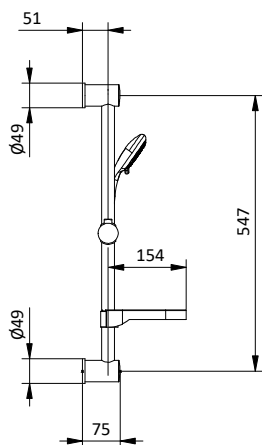

Saliscendi **cromato** L 600 $\varnothing$ 25.
Flex **PVC** bianco L 150 cm anti torsione.
Doccia **ABS** 3 getti $\varnothing$ 85 anticalcare.
Chrome sliding rail L 600 $\varnothing$ 25.
Flex **PVC** white L 150 cm anti twist.
ABS handshower 3 jets $\varnothing$ 85 with
anti-limestone system.

Art.	Cod.	Finitura Finishing	Prezzo € Price €
DC101	4180300	CROMO