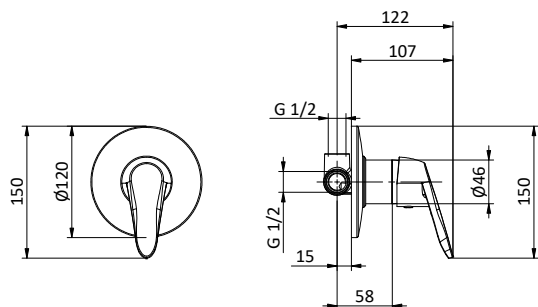

DOCCIA SHOWER

Miscelatore monocomando da incasso
cromato per doccia.
Cartuccia Ø 40 mm
Built-in **chrome** shower mixer.
Cartridge Ø 40 mm

Art.	Cod.	Finitura Finishing	Prezzo € Price €
D06	411500402	CROMO	

Ricambi / Spare parts

412960067

PRICE LIST