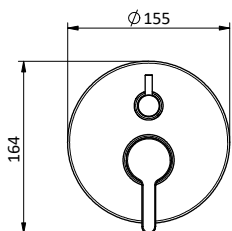

DOCCIA / VASCA SHOWER / BATHTUB

Miscelatore monocomando da incasso **chromato** per doccia/vasca con deviatore 3 uscite.

Cartuccia $\varnothing$ 35 mm

Built-in **chrome** bath/shower mixer with 3 outlets diverter.

Cartridge $\varnothing$ 35 mm

Art.	Cod.	Finitura Finishing	Prezzo € Price €
F15	411490428	CROMO	

Colorazioni leva / Lever colors

RAL 9003 RAL 9004 RAL 5026 RAL 7036 RAL 5021

Ricambi / Spare parts

DOCCIA / VASCA SHOWER / BATHTUB

Miscelatore termostatico da incasso **chromato** per doccia/vasca con deviatore 3 uscite.

Built-in **chrome** thermostatic bath/shower mixer with 3 outlets diverter.