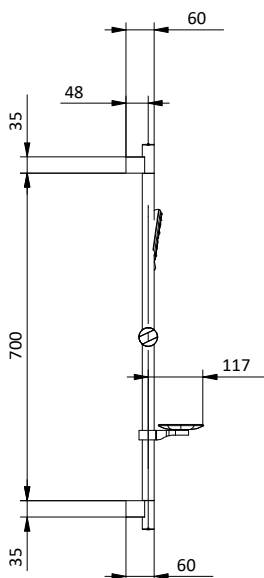

SALISCENDI SLIDING RAILS

Saliscendi **cromato** L 700 $\varnothing$ 25.
Flex **PVC** cromato L 150 cm anti torsione.
Doccia **ABS** 3 getti $\varnothing$ 120 anticalcare.
Chrome sliding rail L 700 $\varnothing$ 25.
Flex **PVC** chrome L 150 cm anti twist.
ABS handshower 3 jets $\varnothing$ 120 with
anti-limestone system.

Art.	Cod.	Finitura Finishing	Prezzo € Price €
DC104	4180303	CROMO	

NEW