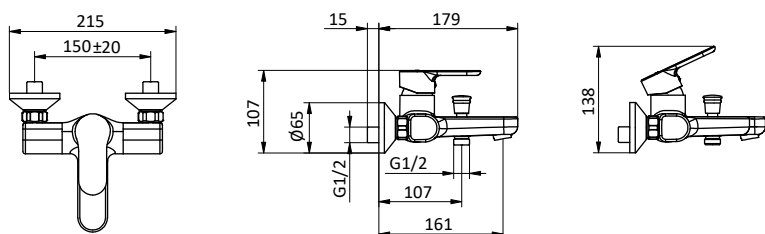

VASCA BATHTUB

Miscelatore monocomando **cromato** per vasca con doccia monogetto anticalcare in ABS, flex L 150 cm cromato e supporto in ABS.

Cartuccia Ø 35 mm

Chrome external bath mixer with ABS antiscala handshower, chrome flex L 150 cm and ABS shower holder.

Cartridge Ø 35 mm

Art.	Cod.	Finitura Finishing	Prezzo € Price €
EN03	411650101	CROMO	

Ricambi / Spare parts

412960051

412960070

VASCA BATHTUB

Miscelatore monocomando **cromato** per vasca senza accessori.

Chrome external bath mixer without shower set.

Art.	Cod.	Finitura Finishing	Prezzo € Price €
EN03SA	411650102	CROMO	

Ricambi / Spare parts

412960051

412960070