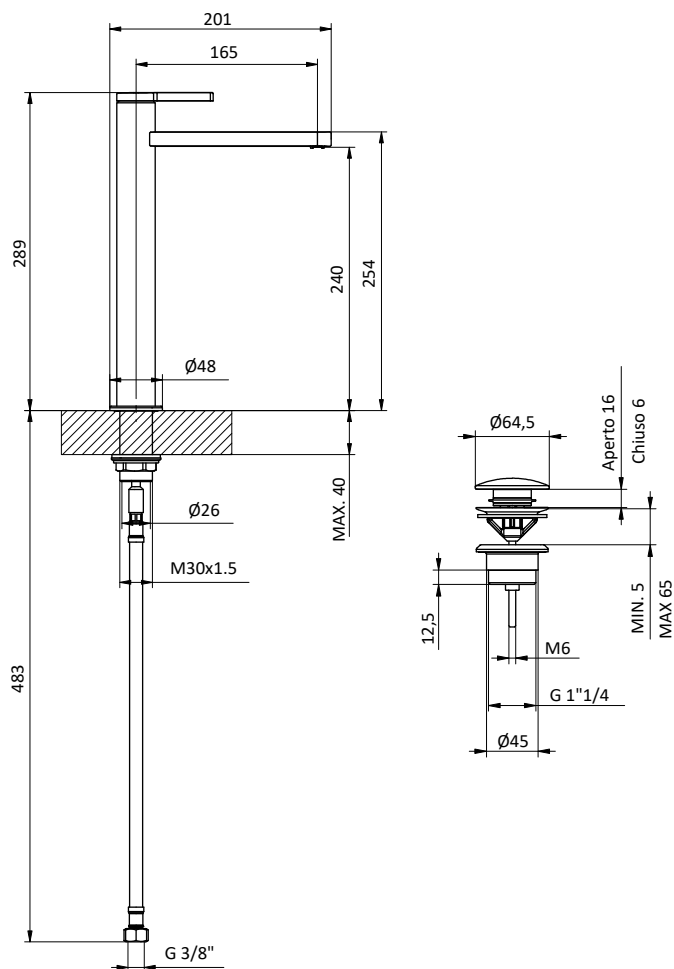

Ricambi / Spare parts

412960055

412960068