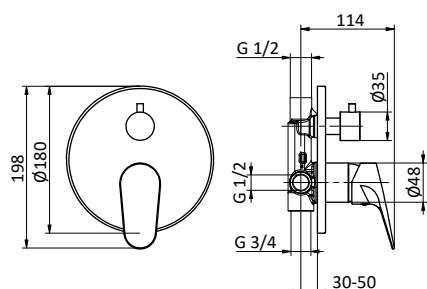

Art.	Cod.	Finitura Finishing	Prezzo € Price €
SX05	411470401	CROMO	

Ricambi / Spare parts