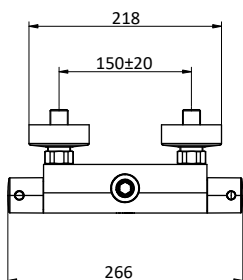

Ricambi / Spare parts

412960318

PRICE LIST