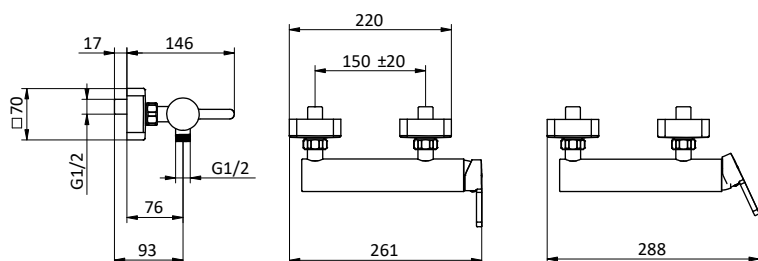

DOCCIA SHOWER