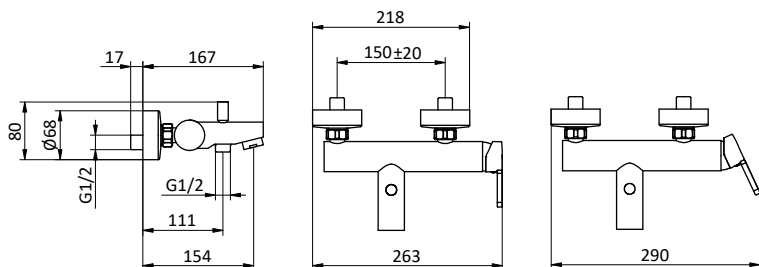

SKY T10 COLLECTION

VASCA BATHTUB