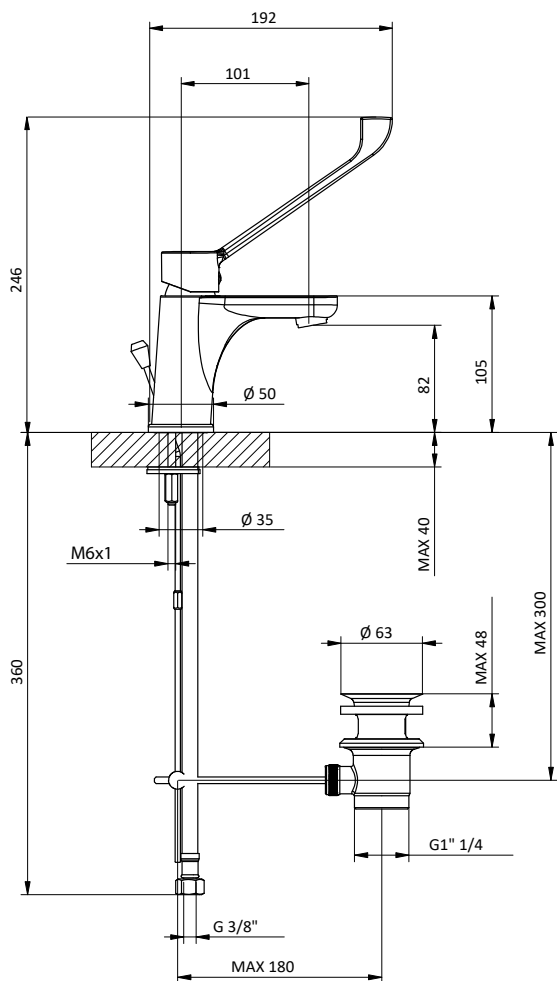

LAVABO WASHBASIN

Miscelatore monocomando **cromato** per lavabo con leva clinica.
Cartuccia Ø 35 mm

Chrome wash basin mixer with long lever
Cartridge Ø 35 mm

Con scarico da 1" 1/4
With 1" 1/4 pop up waste

Art.	Cod.	Finitura Finishing	Prezzo € Price €
EN01LC	411650506	CROMO	

Senza scarico
Without waste

EN01LCSS	411650507	CROMO	

Ricambi / Spare parts

412960051

412960070

PRICE LIST