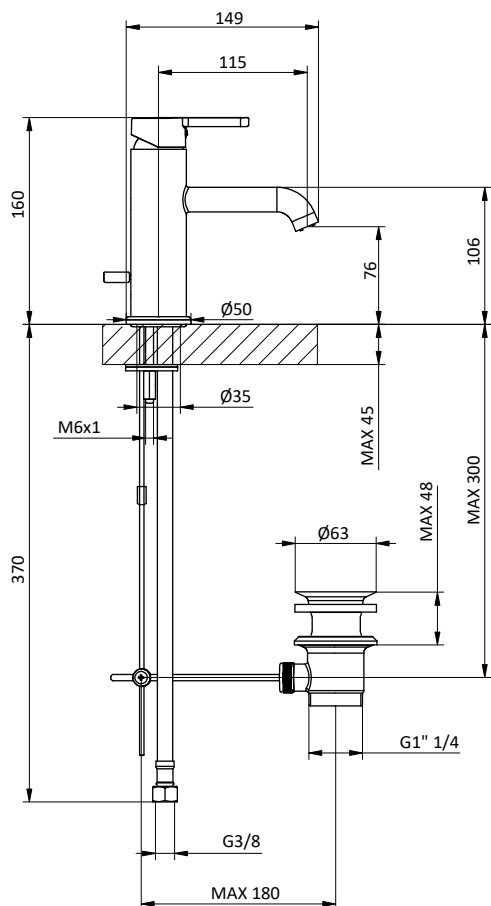

LAVABO WASHBASIN

PATENTED

Miscelatore monocomando **cromato** per lavabo con cartuccia water and energy saving.

Chrome wash basin mixer with water and energy saving cartridge.

Con scarico da 1" 1/4
With 1" 1/4 pop up waste

Art.	Cod.	Finitura Finishing	Prezzo € Price €
F01R1	411490515	CROMO	

Senza scarico
Without waste

F01SSR1	411490516	CROMO	

Ricambi / Spare parts

412960054

412960084