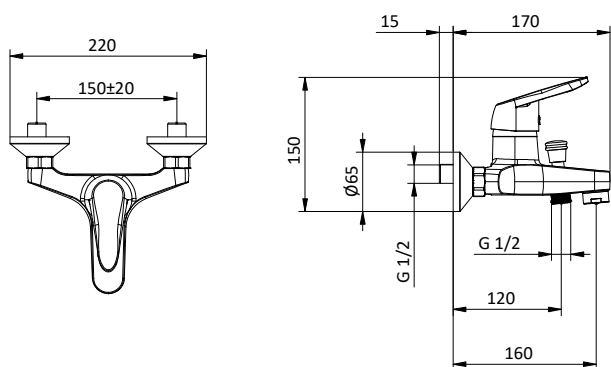

Cartuccia \varnothing 40 mm

Chrome external bath mixer with ABS antiscaling handshower, chrome flex L 150 cm and ABS shower holder.

Cartridge \varnothing 40 mm

Art.	Cod.	Finitura Finishing	Prezzo € Price €
D03	411500101	CROMO	