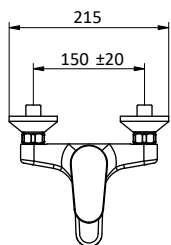

Cartuccia Ø 40 mm

Chrome external bath mixer with brass antiscaling handshower, chrome flex L 150 cm and brass shower holder.

Cartridge Ø 40 mm

Art.	Cod.	Finitura Finishing	Prezzo € Price €
SX03	411470101	 CROMO	