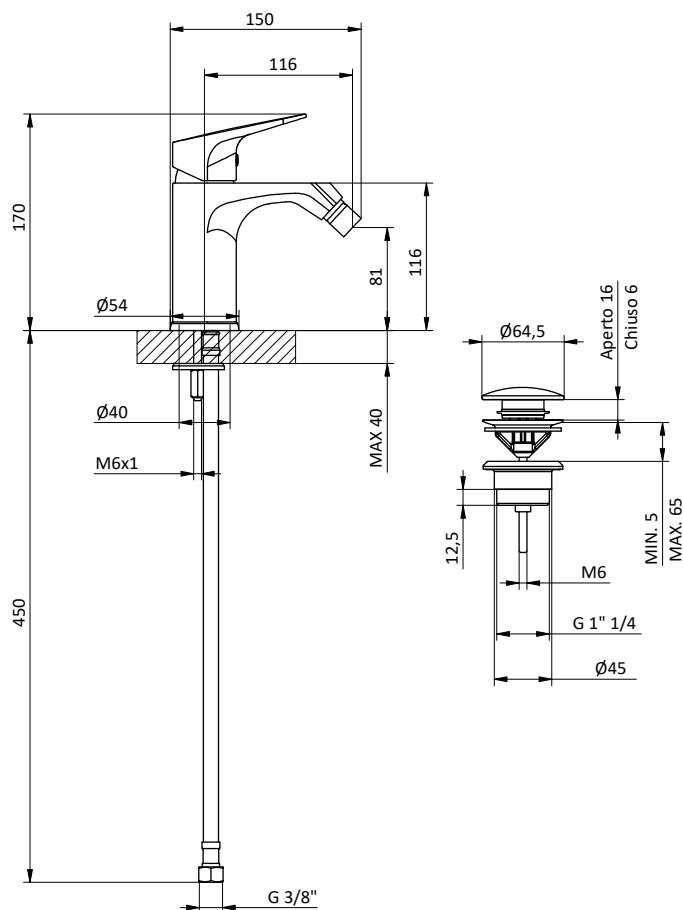

Ricambi / Spare parts

412964205

412960076