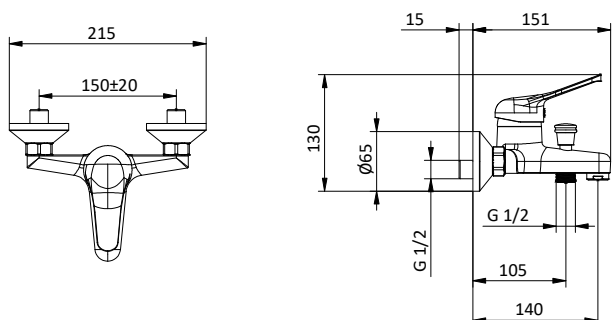

VASCA BATHTUB