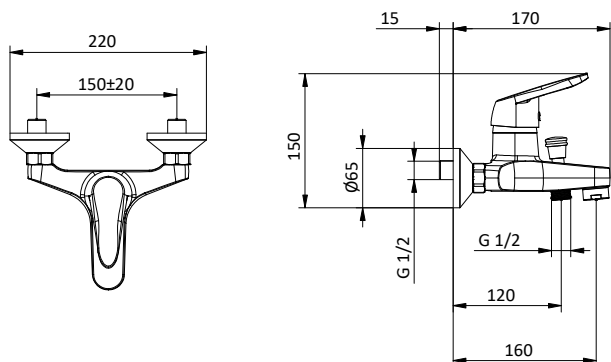

Art.	Cod.	Finitura Finishing	Prezzo € Price €
D03SA	411500106	CROMO	

Ricambi / Spare parts

412960052

412960067

PRICE LIST